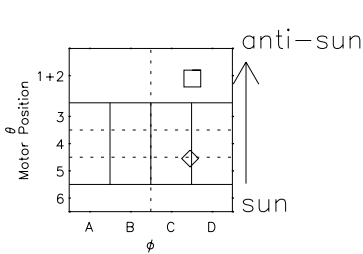

Galileo EPD Real Elevation Anisotropies 96233

Software Version: RTELEV_FLUX V 1.20
Data Production: 06-03-00
Plot Production: Fri Sep 14 08:42:08 2001
Color File: wondr3
Geofactor File: 1.1

+	+	+	+	+	X JSE(R _j)
-44.92	-44.21	-43.49	-42.76	-42.03	Y JSE(R _j)
-97.35	-96.98	-96.59	-96.19	-95.78	Z JSE(R _j)
-4.78	-4.74	-4.69	-4.64	-4.59	

- ◇ = Jupiter look direction
- = Corotation look direction