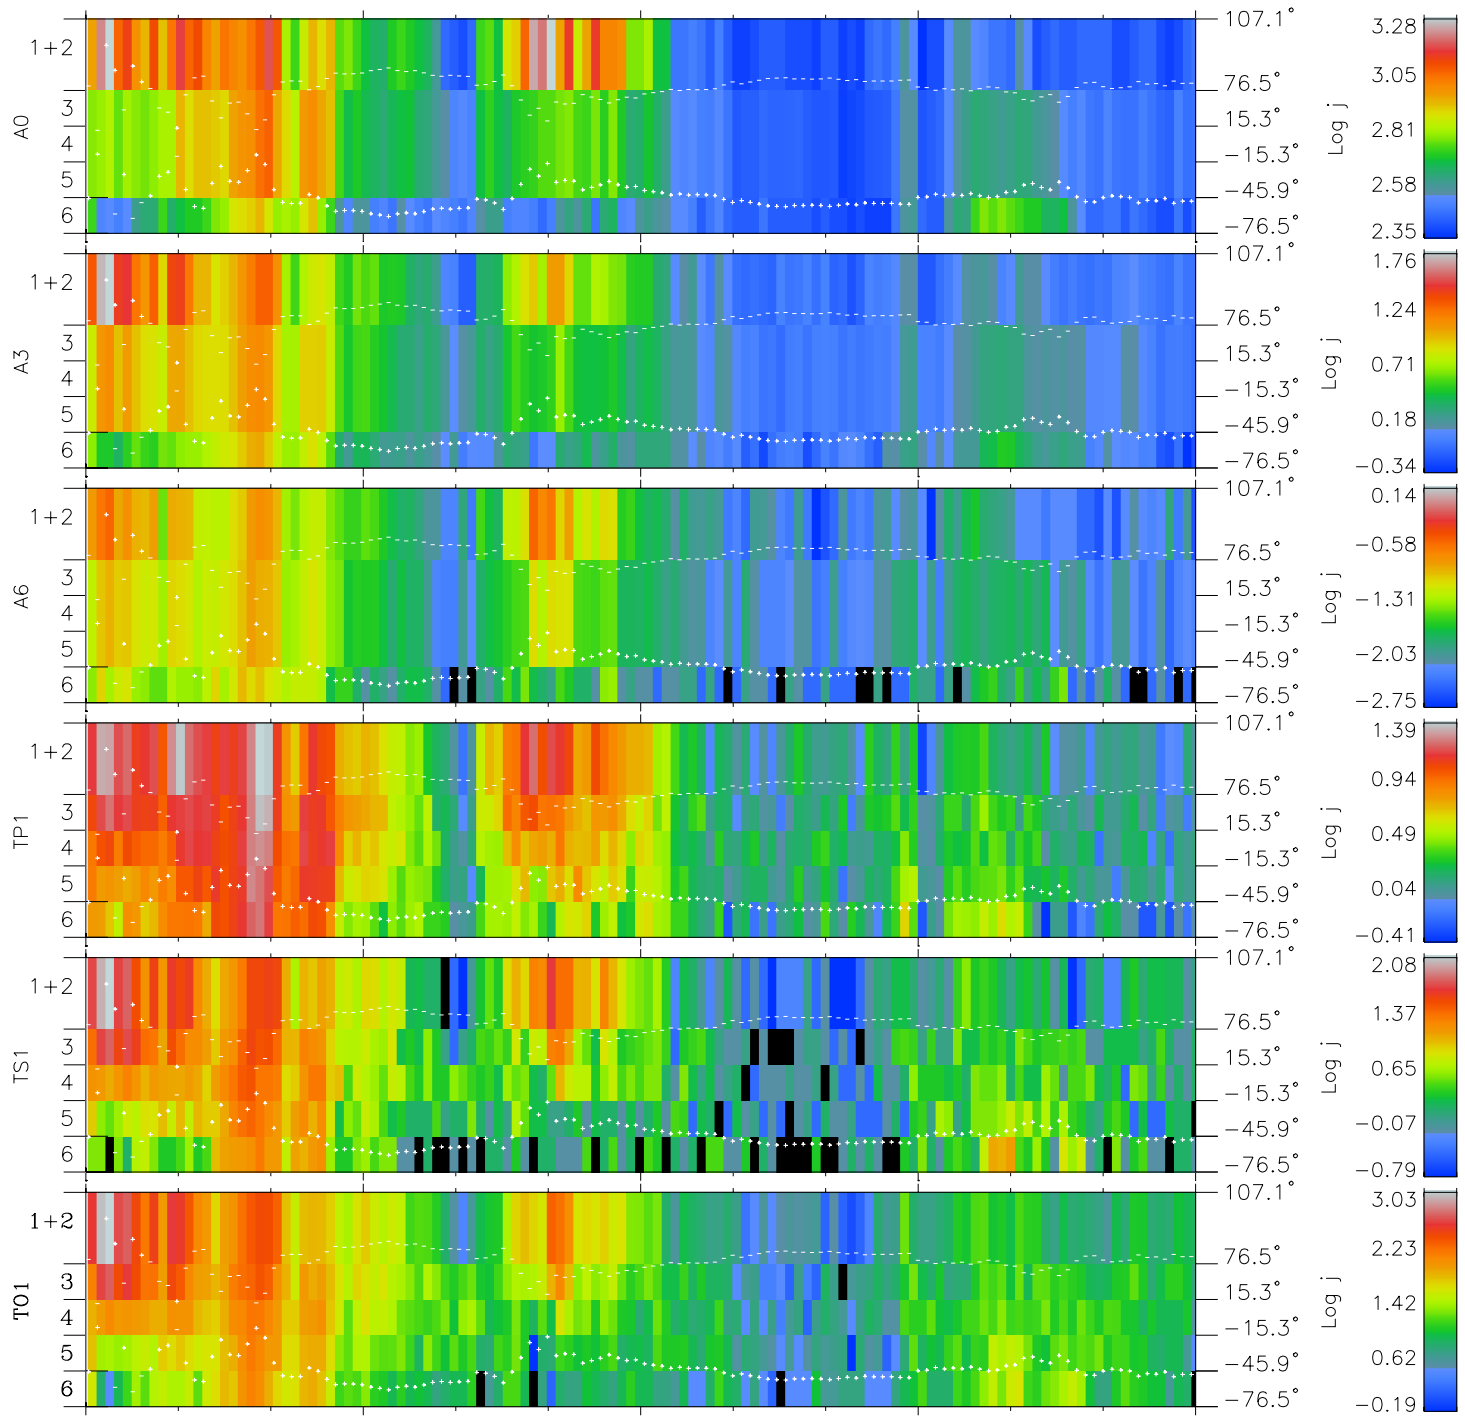

Galileo EPD Real Elevation Anisotropies 96233

Software Version: RTELEV_FLUX V 1.20
Data Production: 06-03-00
Plot Production: Fri Sep 14 08:42:08 2001
Color File: wondr3
Geofactor File: 1.1

+	+	+	+	+	X JSE(R _j)
-44.92	-44.21	-43.49	-42.76	-42.03	Y JSE(R _j)
-97.35	-96.98	-96.59	-96.19	-95.78	Z JSE(R _j)
-4.78	-4.74	-4.69	-4.64	-4.59	

- ◇ = Jupiter look direction
- = Corotation look direction