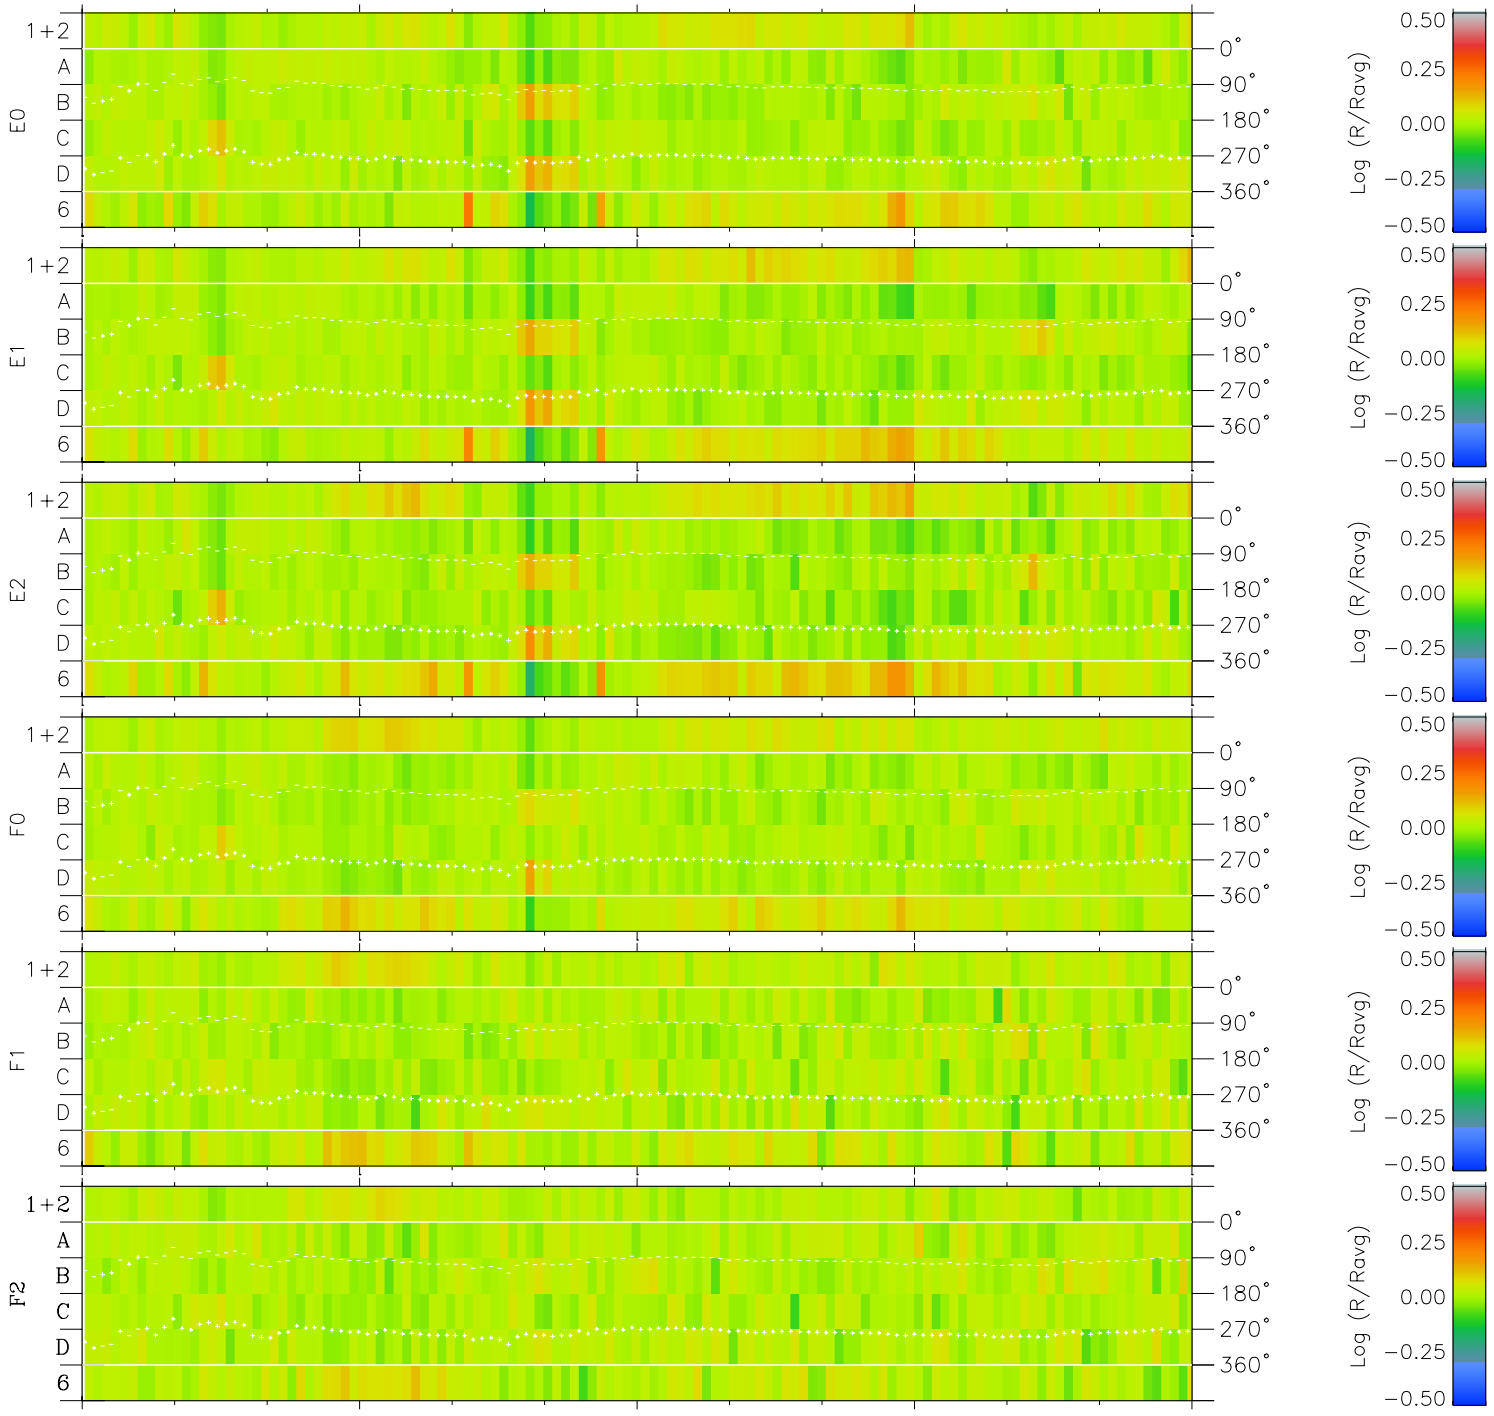

Galileo EPD Real Time Azimuth Anisotropies 96233

Software Version: RTAZIM_MEAN V 1.20
 Data Production: 06-03-00
 Plot Production: Fri Sep 14 08:42:36 2001
 Color File: wondr3
 Geofactor File: 1.1

00:00:00 1996-233	233-06	233-12	233-18	00:00:00 1996-234	
+	+	+	+	+	X JSE(R _j)
-44.92	-44.21	-43.49	-42.76	-42.03	Y JSE(R _j)
-97.35	-96.98	-96.59	-96.19	-95.78	Z JSE(R _j)
-4.78	-4.74	-4.69	-4.64	-4.59	

◇ = Jupiter look direction
 □ = Corotation look direction