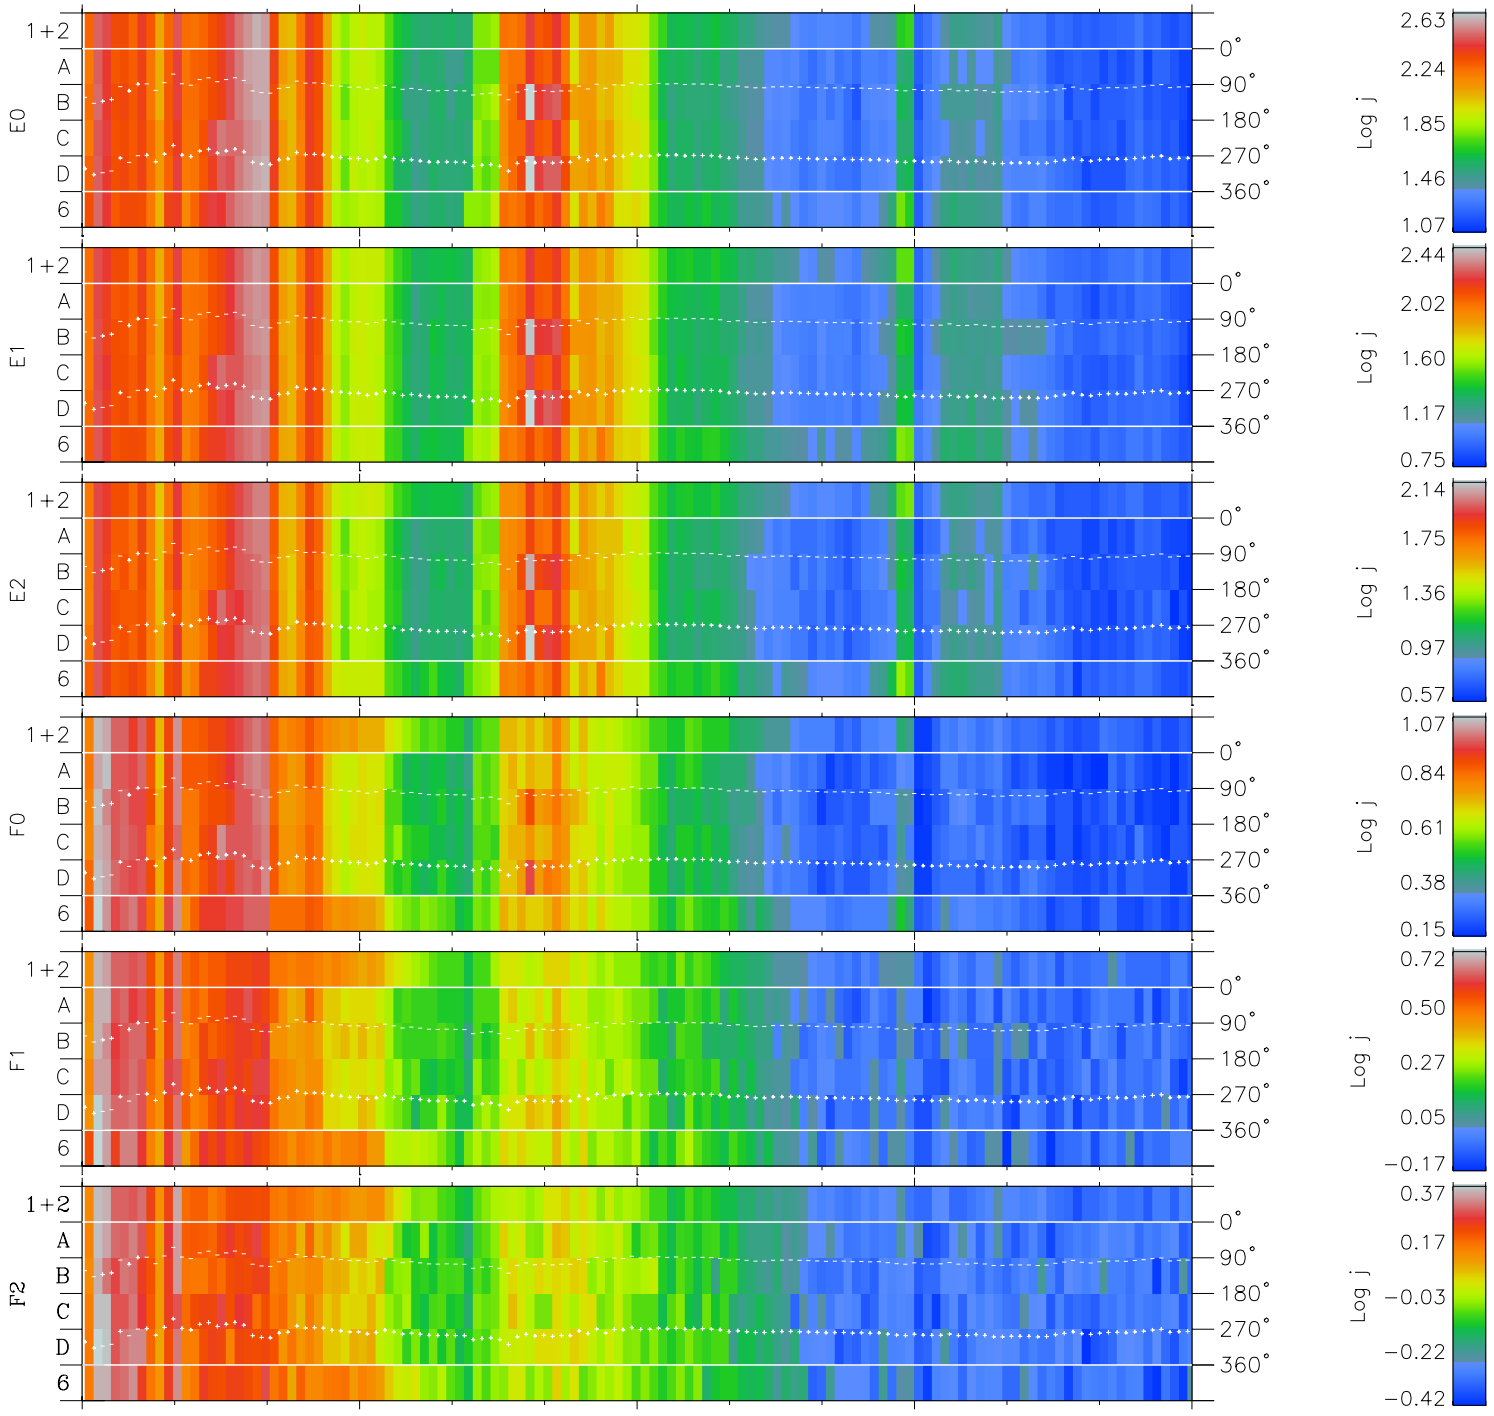

Galileo EPD Real Time Azimuth Anisotropies 96233

Software Version: RTAZIM_FLUX V 1.20
Data Production: 06-03-00
Plot Production: Fri Sep 14 08:42:46 2001
Color File: wondr3
Geofactor File: 1.1

00:00:00 1996-233	233-06	233-12	233-18	00:00:00 1996-234	
+	+	+	+	+	
-44.92	-44.21	-43.49	-42.76	-42.03	X JSE(R _j)
-97.35	-96.98	-96.59	-96.19	-95.78	Y JSE(R _j)
-4.78	-4.74	-4.69	-4.64	-4.59	Z JSE(R _j)

◇ = Jupiter look direction
□ = Corotation look direction