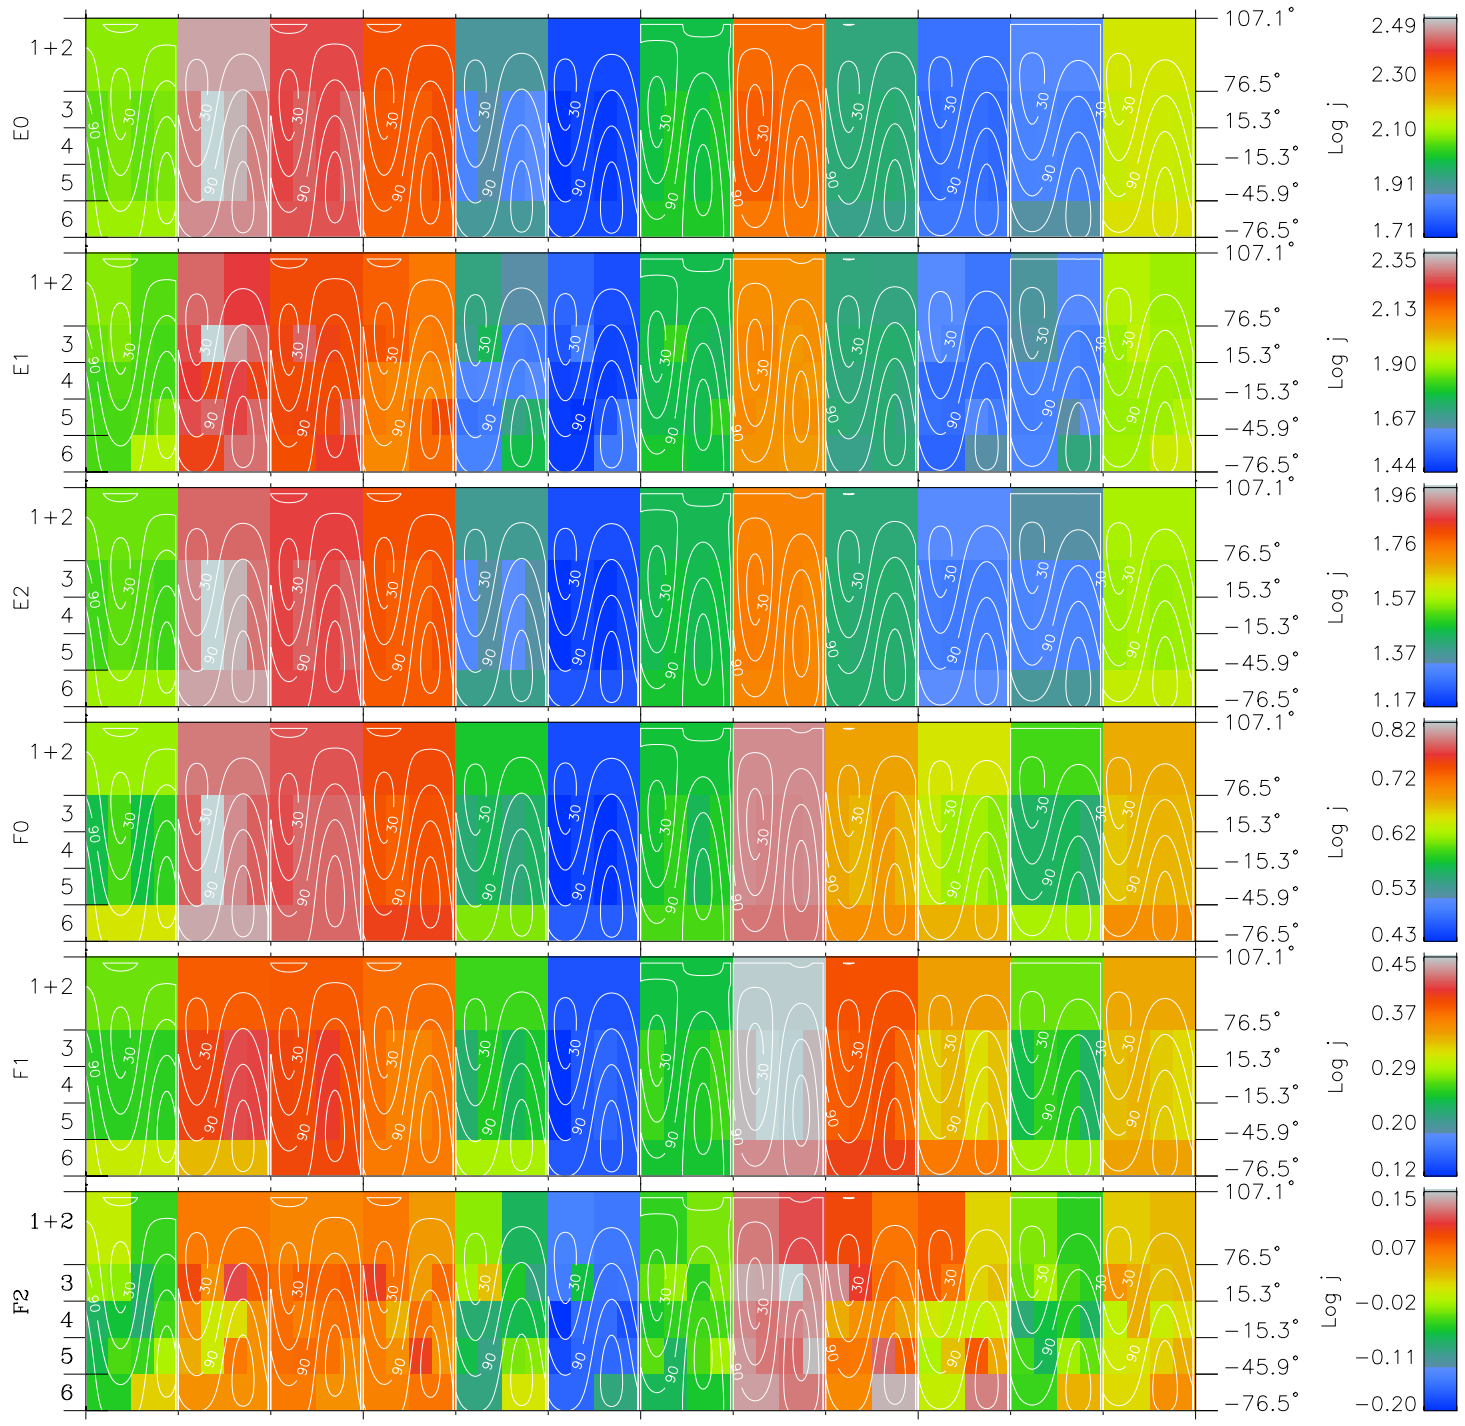

Galileo EPD Real Time All-Sky Anisotropies 96232

Software Version: RTSKY_FLUX V 1.20
 Data Production: 06-03-00
 Plot Production: Fri Sep 14 08:33:20 2001
 Color File: wondr3
 Geofactor File: 1.1

00:00:00 1996-232	232-06	232-12	232-18	00:00:00 1996-233	
+	+	+	+	+	X JSE(R _j)
-47.72	-47.03	-46.33	-45.63	-44.92	Y JSE(R _j)
-98.73	-98.41	-98.07	-97.72	-97.35	Z JSE(R _j)
-4.97	-4.93	-4.88	-4.83	-4.78	

- ◇ = Jupiter look direction
- = Corotation look direction