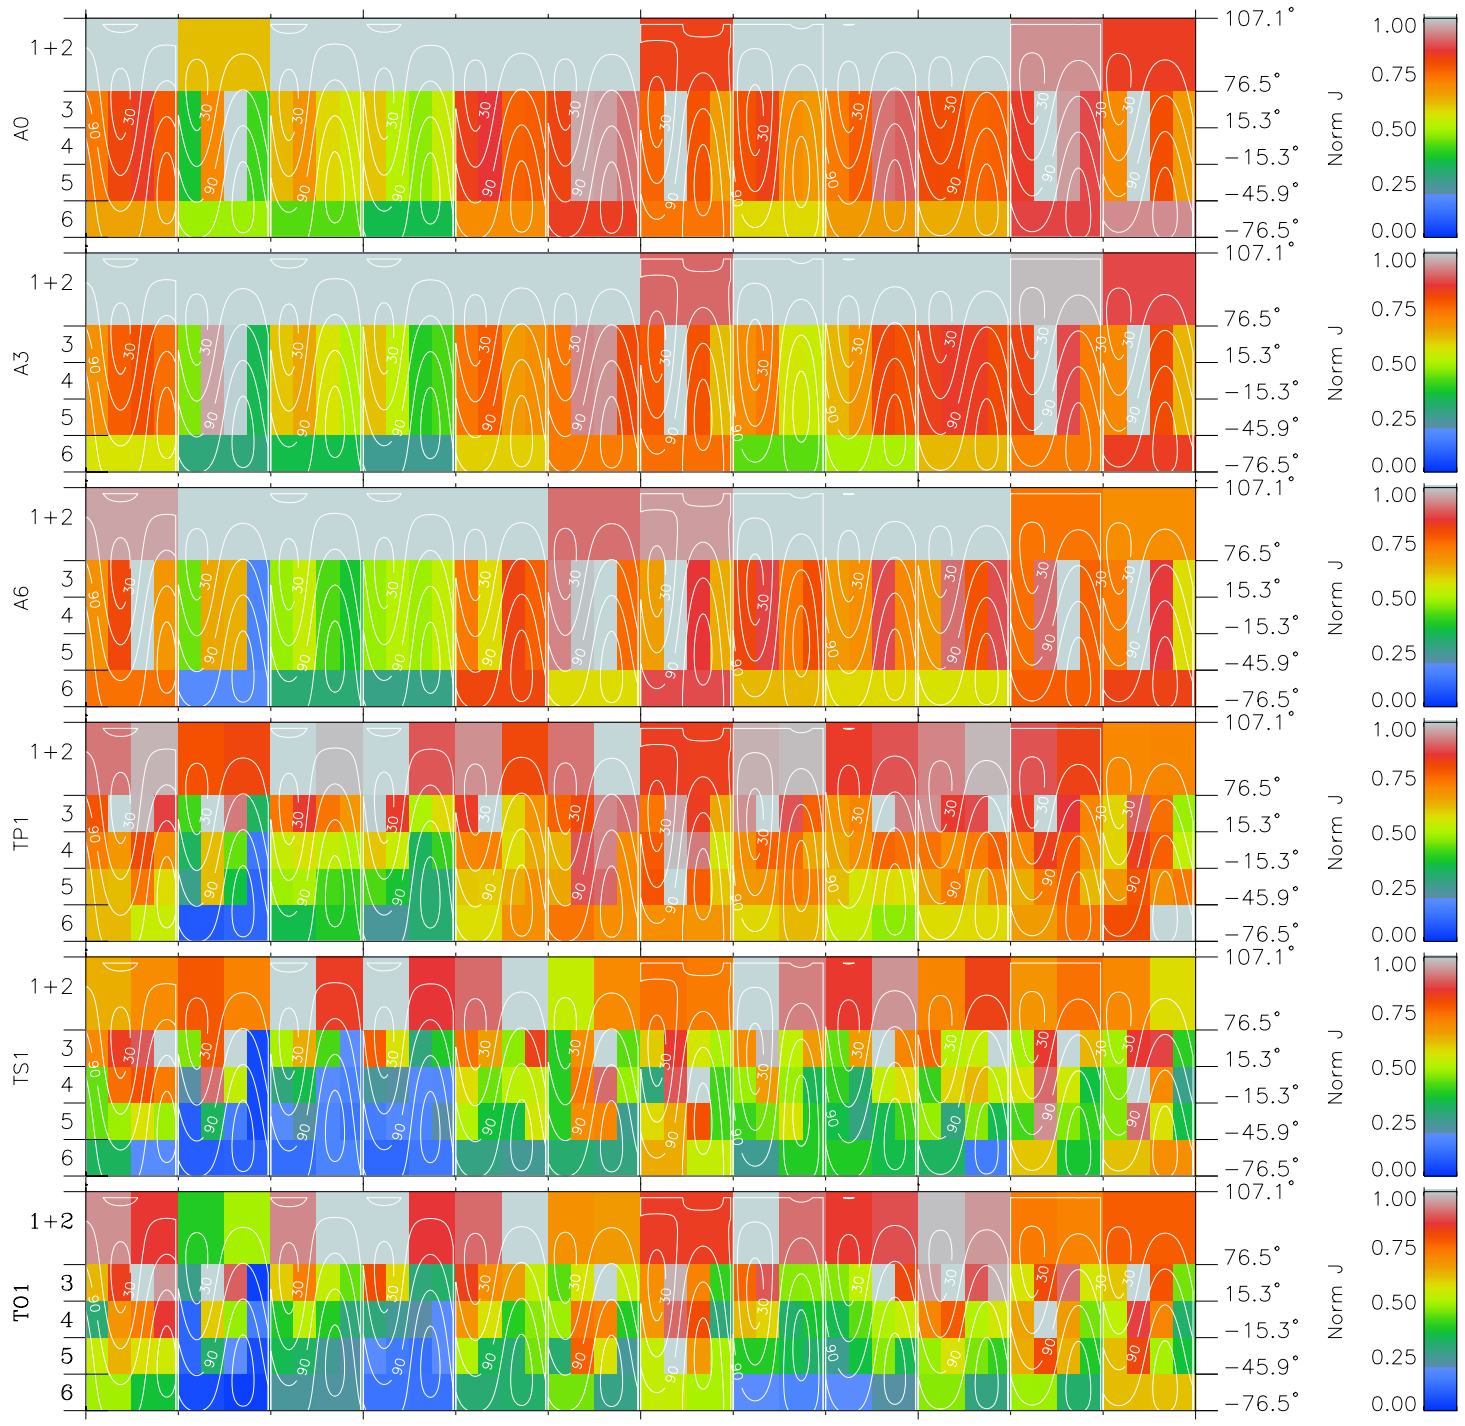

Galileo EPD Real Time All-Sky Anisotropies 96232

Software Version: RTSKY_NORM V 1.20
 Data Production: 06-03-00
 Plot Production: Fri Sep 14 08:33:27 2001
 Color File: wondr3
 Geofactor File: 1.1

00:00:00 1996-232	232-06	232-12	232-18	00:00:00 1996-233	
+	+	+	+	+	
-47.72	-47.03	-46.33	-45.63	-44.92	X JSE(R _j)
-98.73	-98.41	-98.07	-97.72	-97.35	Y JSE(R _j)
-4.97	-4.93	-4.88	-4.83	-4.78	Z JSE(R _j)

- ◇ = Jupiter look direction
- = Corotation look direction