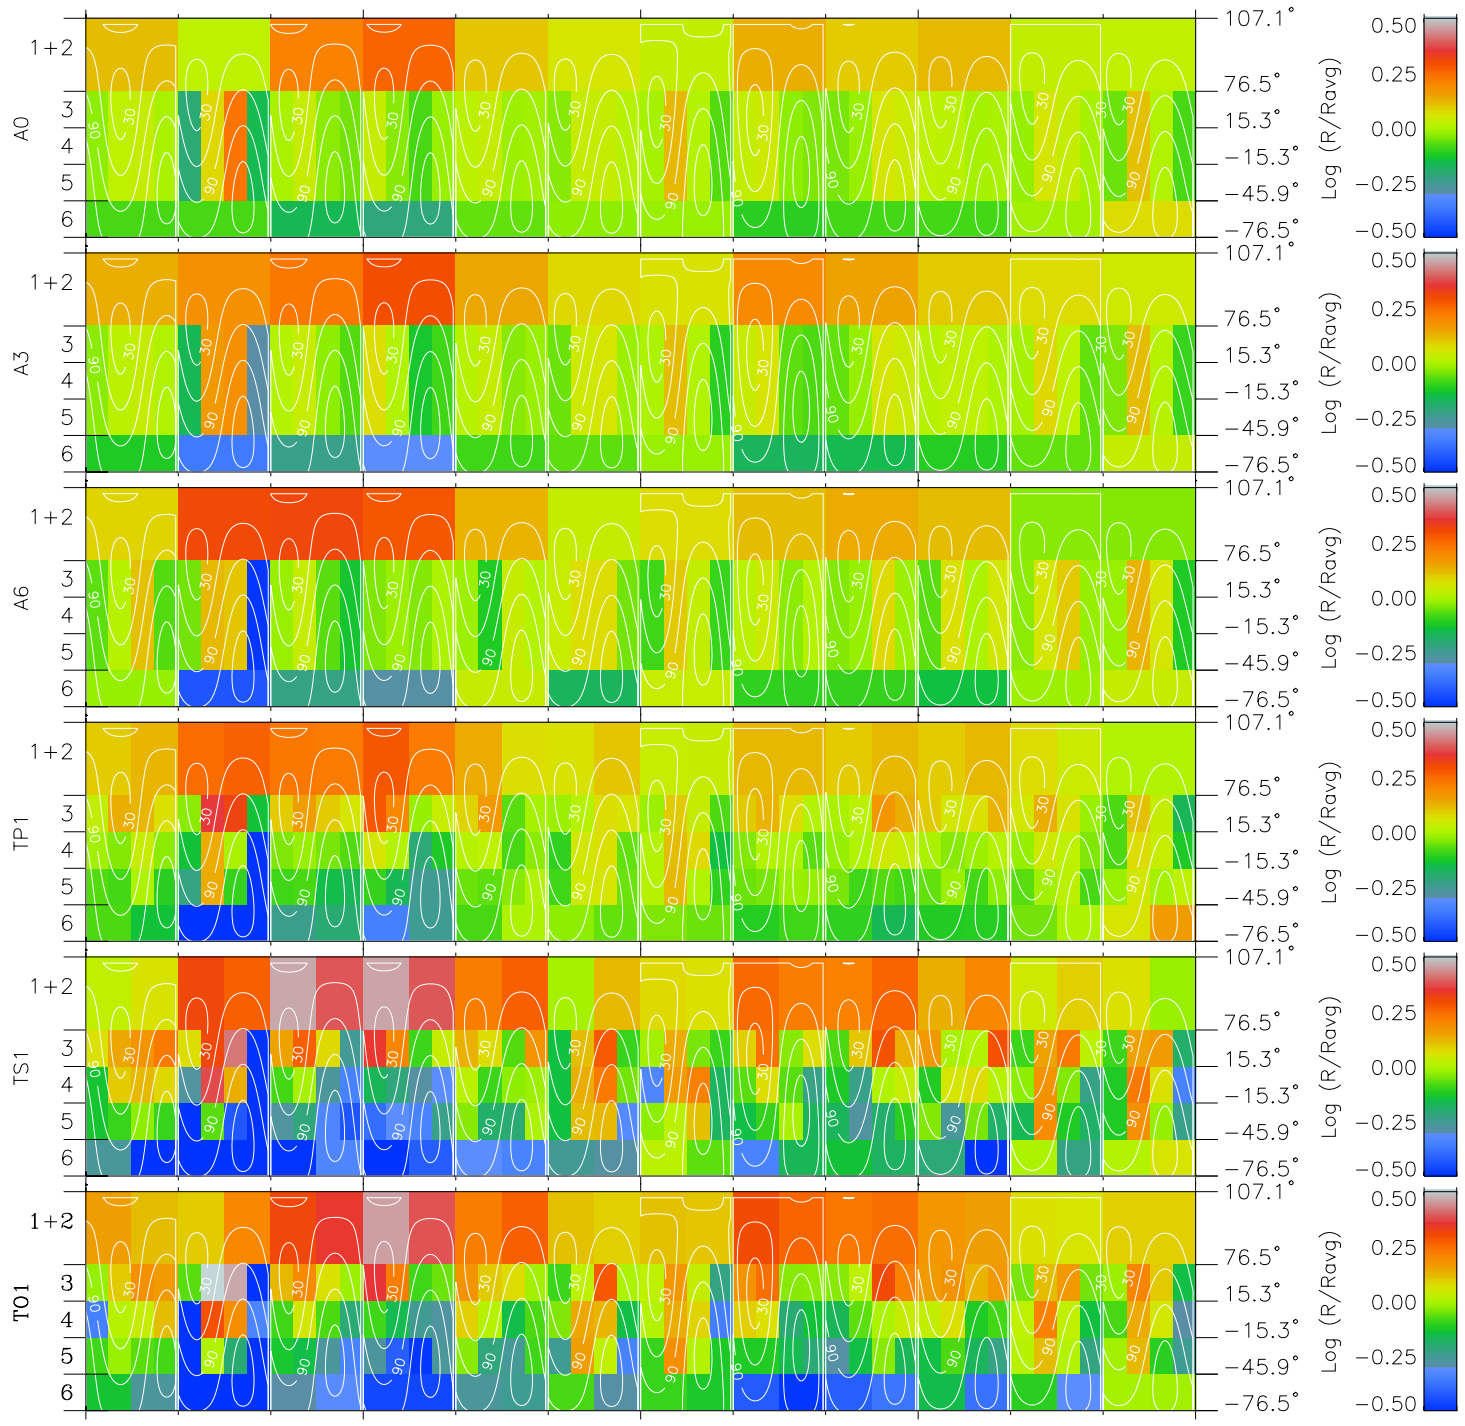

# Galileo EPD Real Time All-Sky Anisotropies 96232

Software Version: RTSKY\_MEAN V 1.20  
 Data Production: 06-03-00  
 Plot Production: Fri Sep 14 08:33:01 2001  
 Color File: wondr3  
 Geofactor File: 1.1

00:00:00 1996-232	232-06	232-12	232-18	00:00:00 1996-233	
+	+	+	+	+	
-47.72	-47.03	-46.33	-45.63	-44.92	X JSE(R <sub>j</sub> )
-98.73	-98.41	-98.07	-97.72	-97.35	Y JSE(R <sub>j</sub> )
-4.97	-4.93	-4.88	-4.83	-4.78	Z JSE(R <sub>j</sub> )

- ◇ = Jupiter look direction
- = Corotation look direction