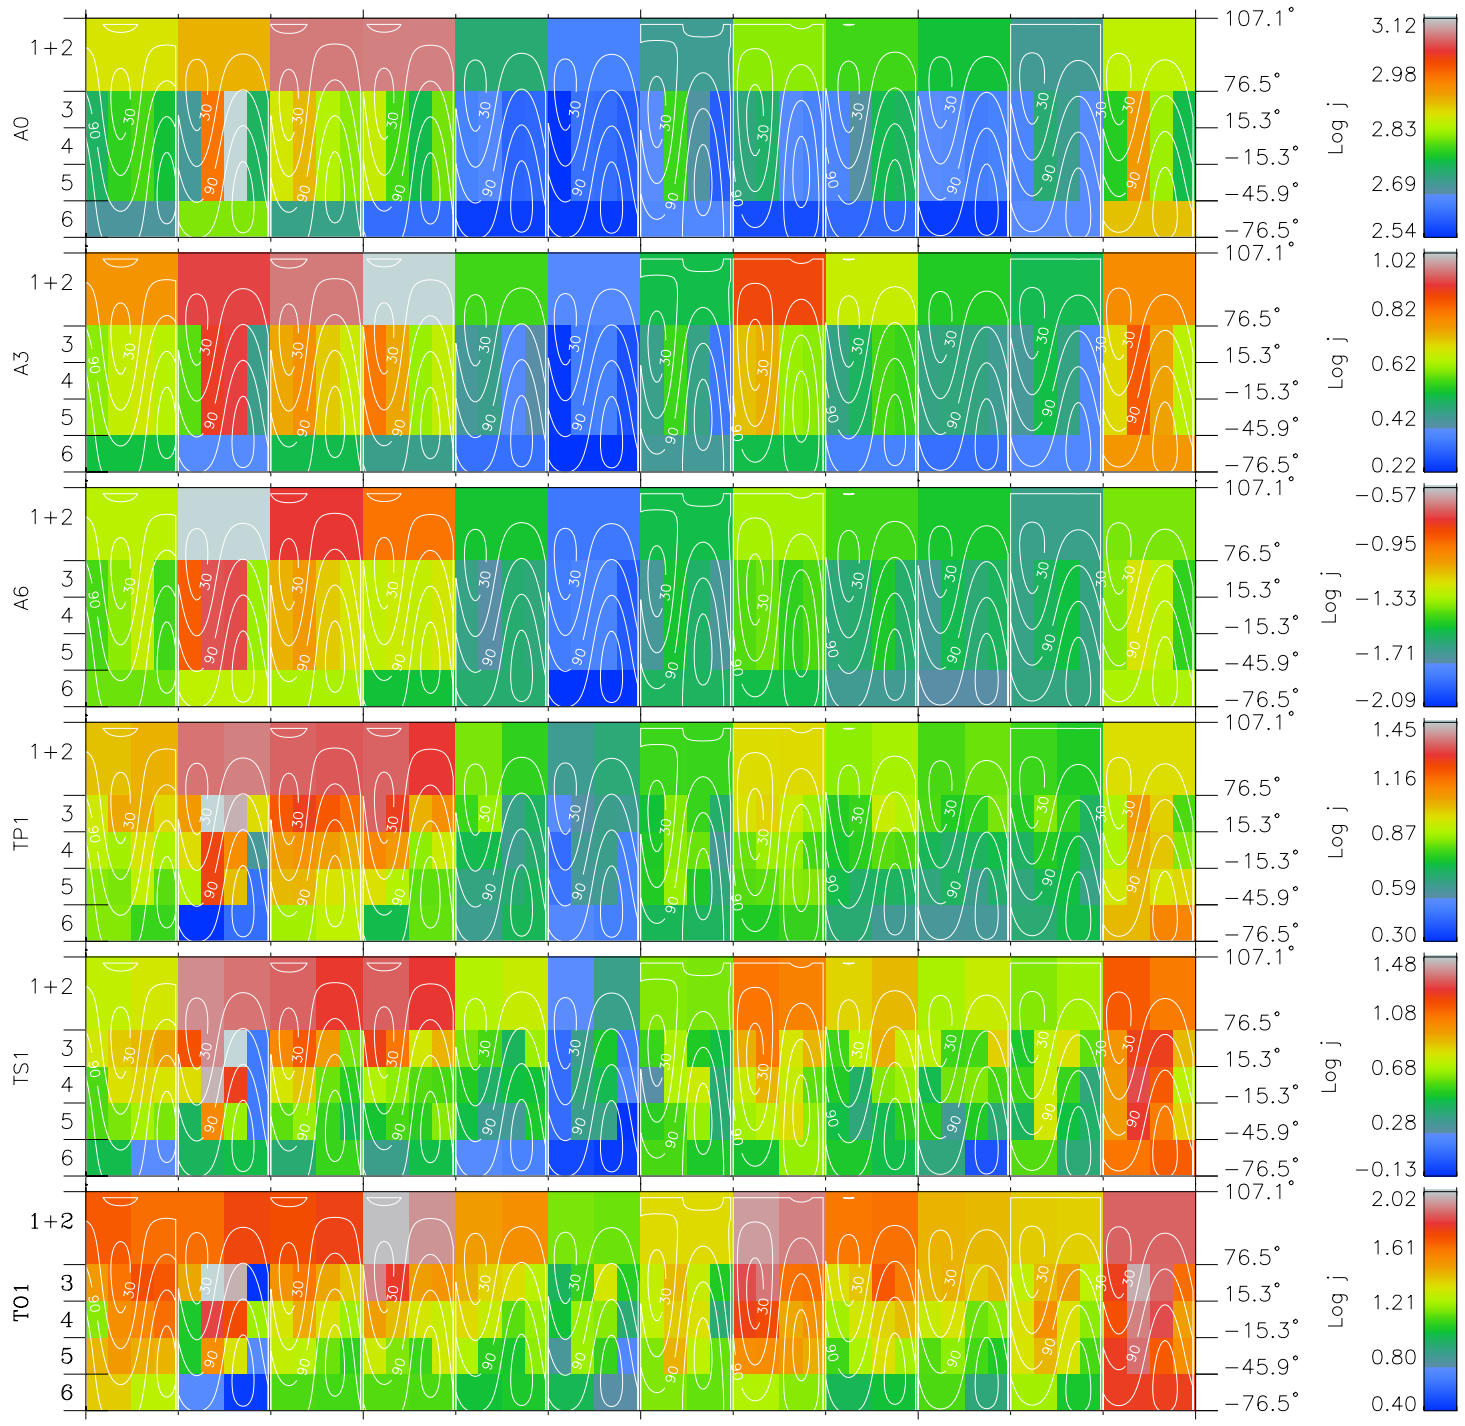

Galileo EPD Real Time All-Sky Anisotropies 96232

Software Version: RTSKY_FLUX V 1.20
 Data Production: 06-03-00
 Plot Production: Fri Sep 14 08:33:14 2001
 Color File: wondr3
 Geofactor File: 1.1

00:00:00 1996-232	232-06	232-12	232-18	00:00:00 1996-233	
+	+	+	+	+	
-47.72	-47.03	-46.33	-45.63	-44.92	X JSE(R _j)
-98.73	-98.41	-98.07	-97.72	-97.35	Y JSE(R _j)
-4.97	-4.93	-4.88	-4.83	-4.78	Z JSE(R _j)

- ◇ = Jupiter look direction
- = Corotation look direction