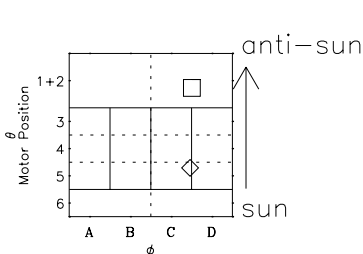

Galileo EPD Real-Time Six-Sector 96232

Software Version: RTLINE_R6 V 1.20
Data Production: 06-03-00
Plot Production: Fri Sep 14 08:34:52 2001

◇ = Jupiter look direction
□ = Corotation look direction