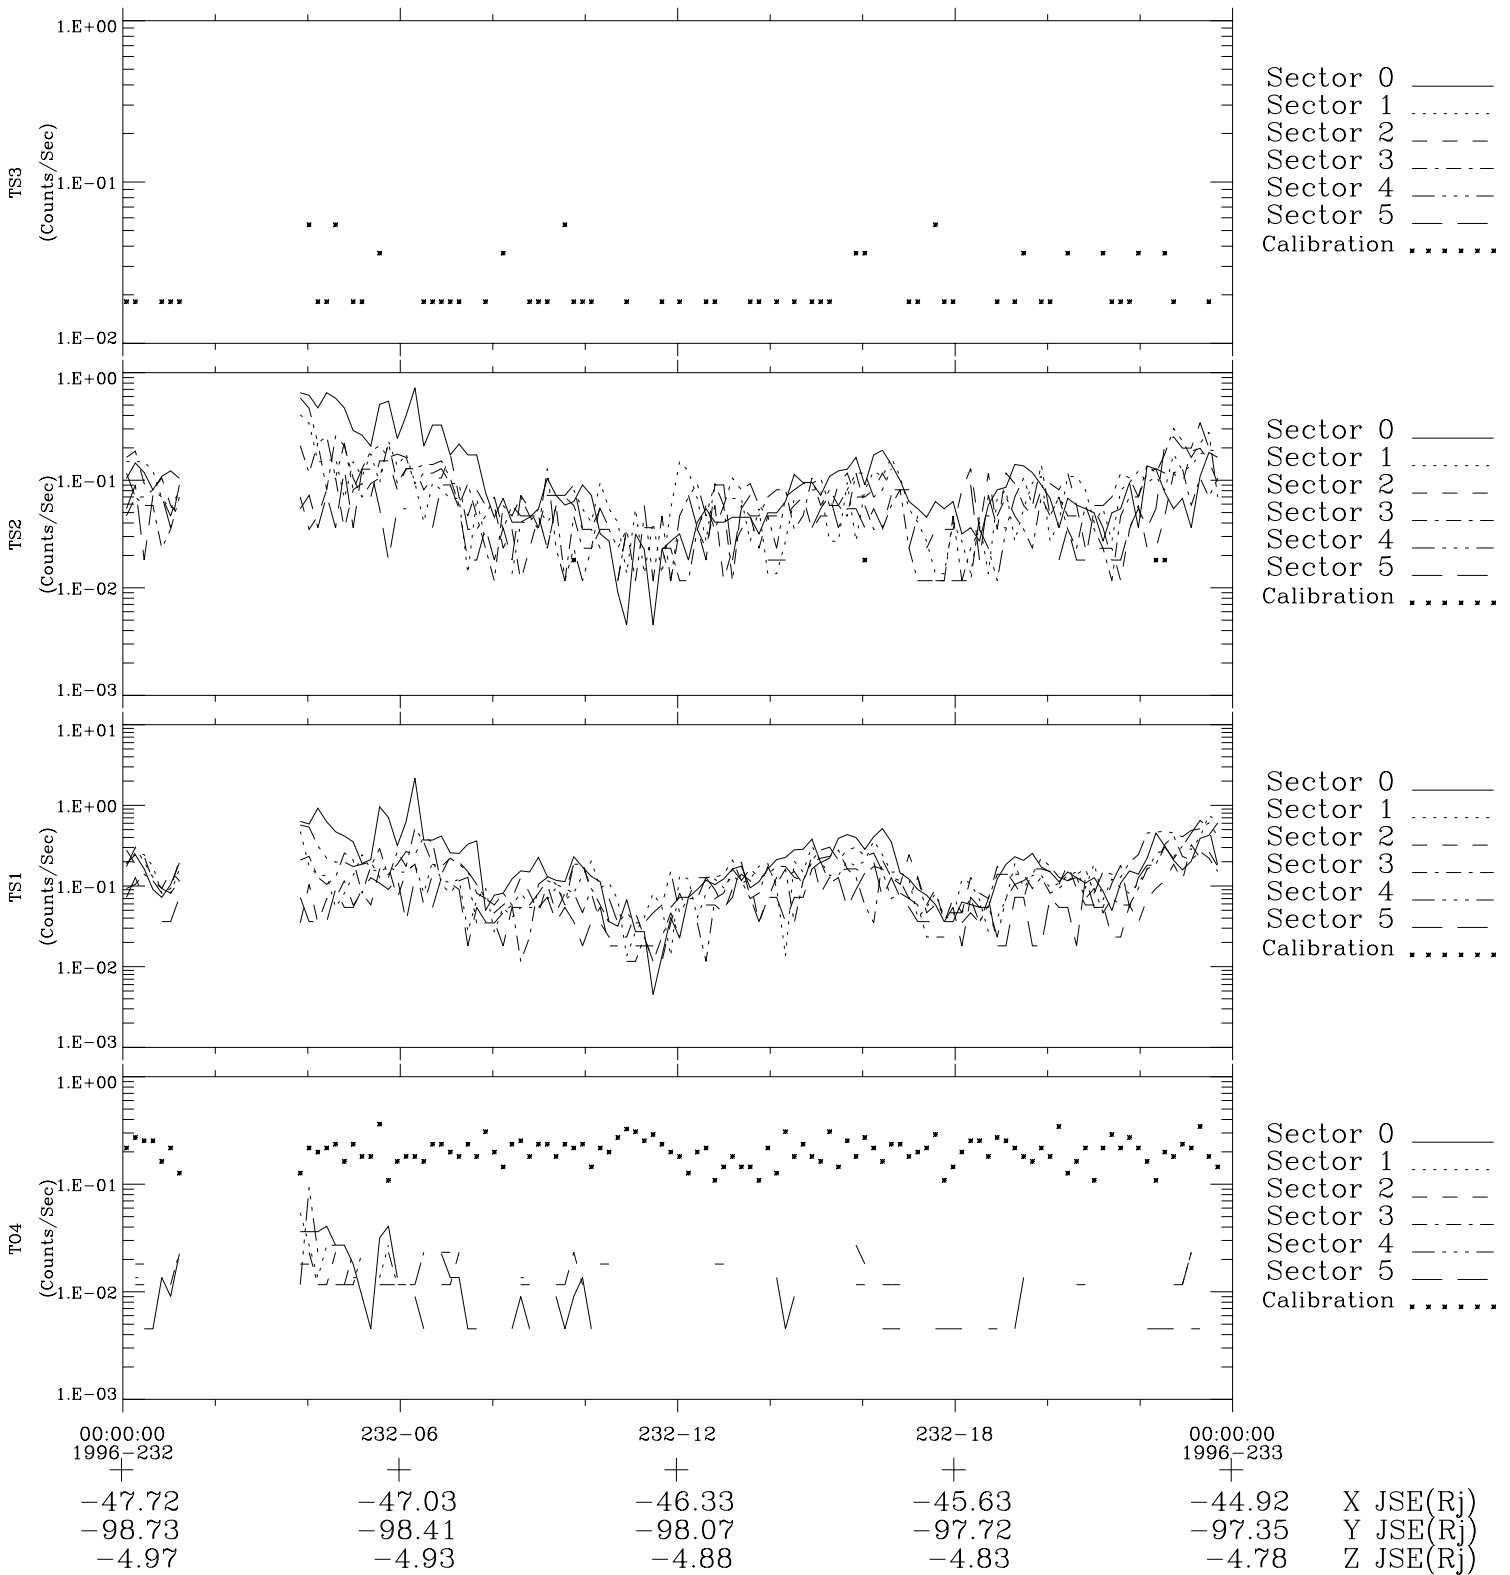

Galileo EPD Real-Time Six-Sector 96232

Software Version: RTLINE_R6 V 1.20
Data Production: 06-03-00
Plot Production: Fri Sep 14 08:34:52 2001

◇ = Jupiter look direction
□ = Corotation look direction