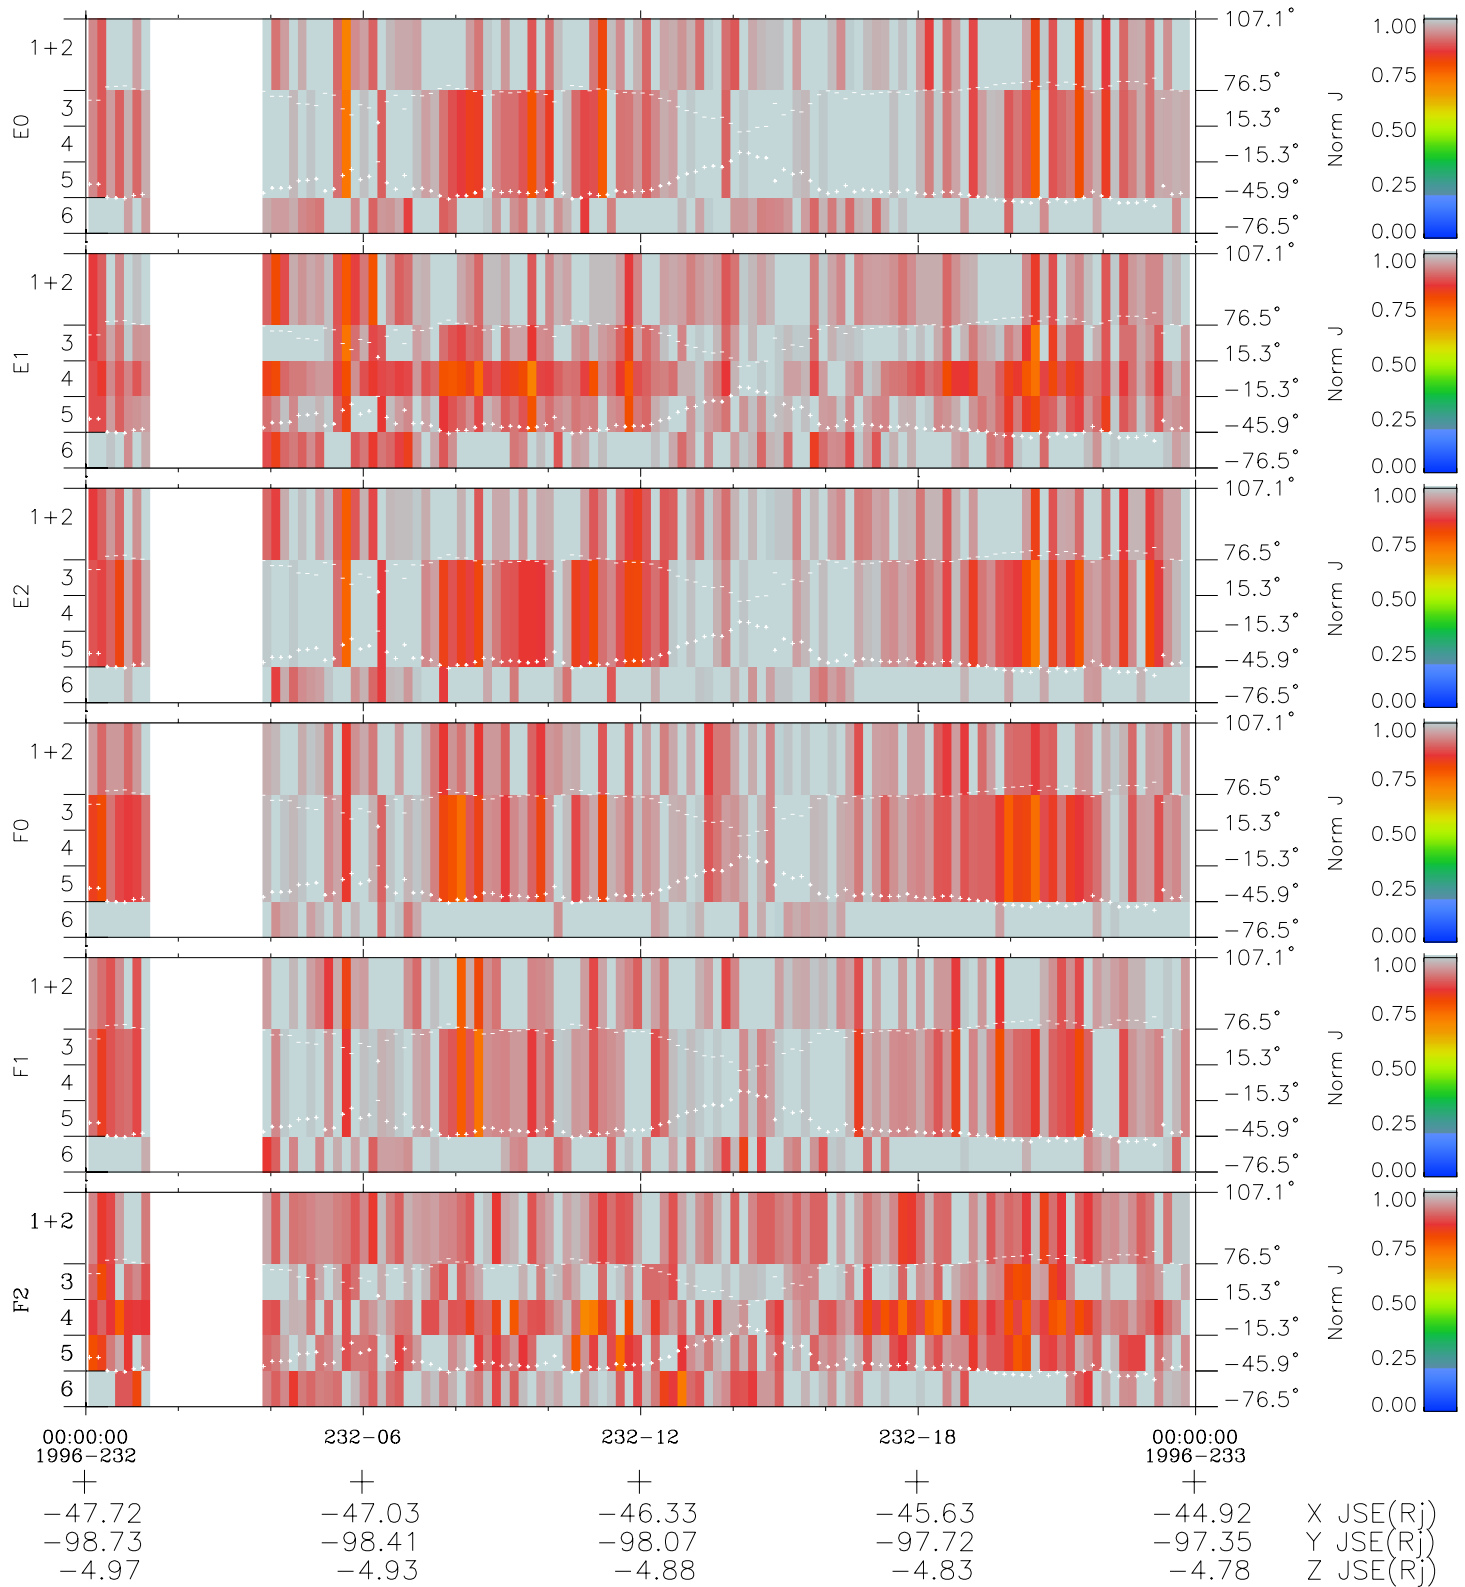

# Galileo EPD Real Elevation Anisotropies 96232

Software Version: RTELEV\_NORM V 1.20  
 Data Production: 06-03-00  
 Plot Production: Fri Sep 14 08:34:06 2001  
 Color File: wondr3  
 Geofactor File: 1.1

- ◇ = Jupiter look direction
- = Corotation look direction