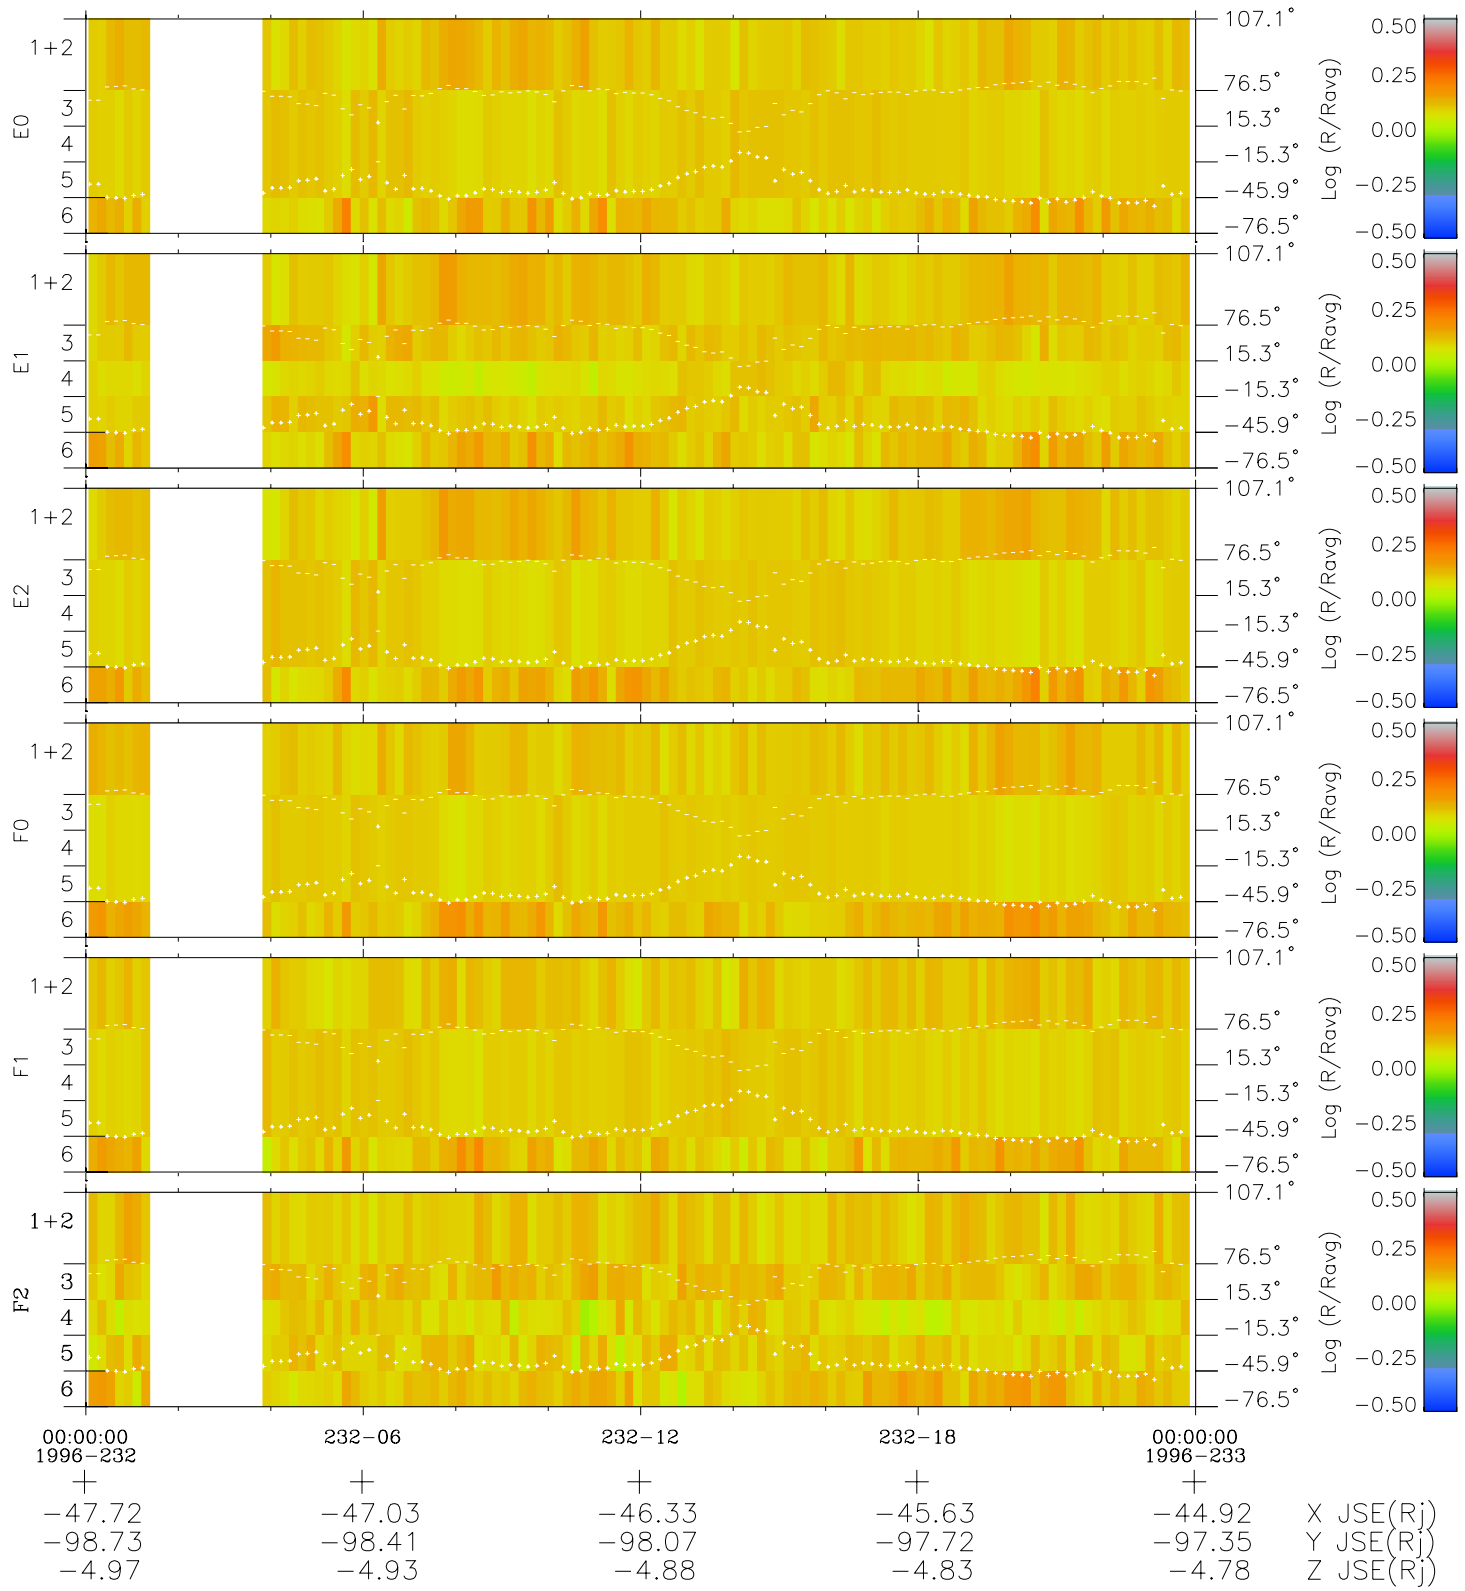

Galileo EPD Real Elevation Anisotropies 96232

Software Version: RTELEV_MEAN V 1.20
 Data Production: 06-03-00
 Plot Production: Fri Sep 14 08:33:45 2001
 Color File: wondr3
 Geofactor File: 1.1

- ◇ = Jupiter look direction
- = Corotation look direction