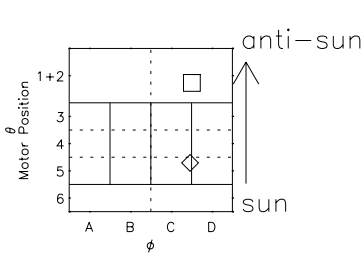

Galileo EPD Real Elevation Anisotropies 96232

Software Version: RTELEV_MEAN V 1.20
 Data Production: 06-03-00
 Plot Production: Fri Sep 14 08:33:45 2001
 Color File: wondr3
 Geofactor File: 1.1

- ◇ = Jupiter look direction
- = Corotation look direction