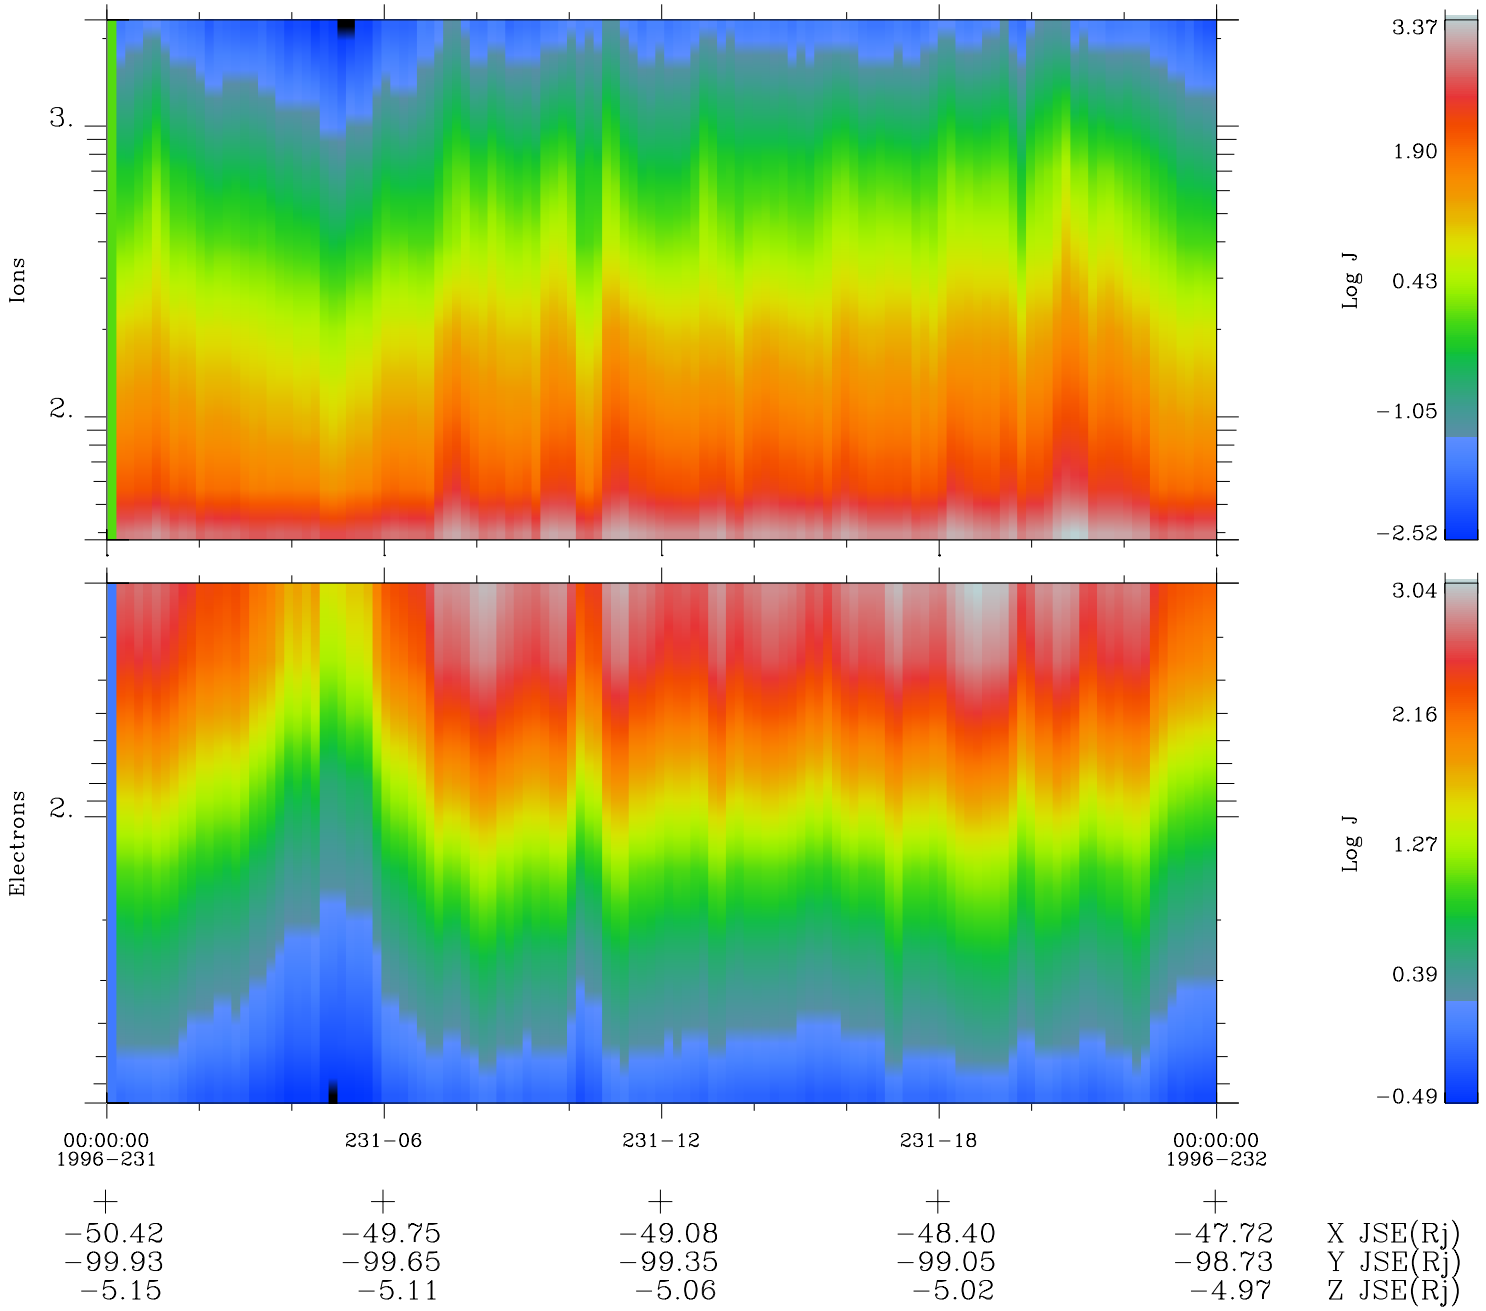

# Galileo EPD Real Time Omni Spectrum 96231

Software Version: RTSPEC\_OMNI V 1.20  
 Data Production: 06-03-00  
 Plot Production: Fri Sep 14 08:24:41 2001  
 Color File: wondr3  
 Geofactor File: 1.1

◇ = Jupiter look direction  
 □ = Corotation look direction