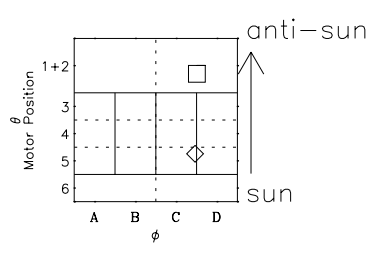

# Galileo EPD Real Time Omni Spectrum 96231

Software Version: RTSPEC\_OMNI V 1.20  
 Data Production: 06-03-00  
 Plot Production: Fri Sep 14 08:24:41 2001  
 Color File: wondr3  
 Geofactor File: 1.1

◇ = Jupiter look direction  
 □ = Corotation look direction