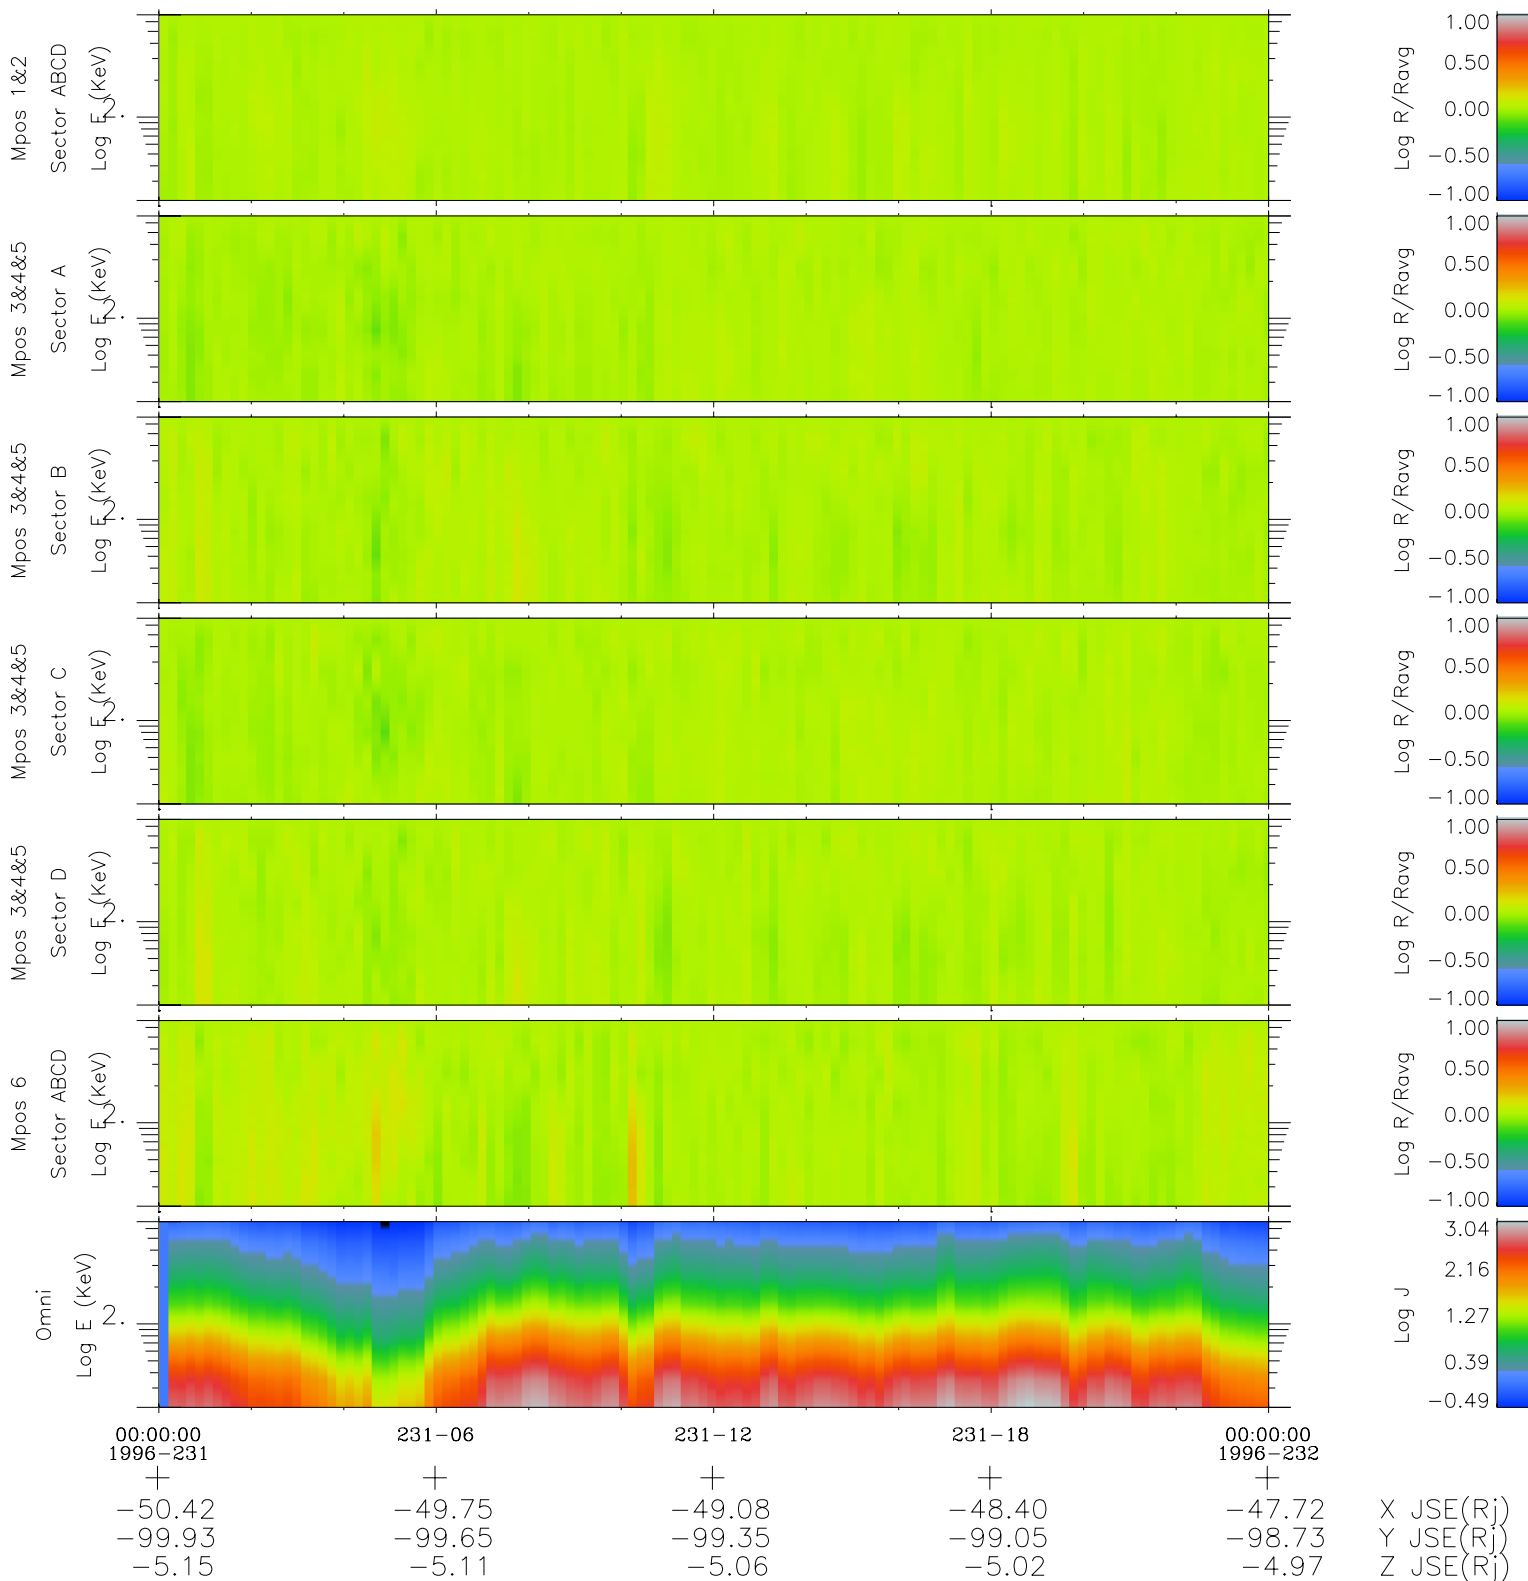

Galileo EPD Real Time R6 Electrons Spectra 96231

Software Version: RTSPEC_R6 V 1.20
 Data Production: 06-03-00
 Plot Production: Fri Sep 14 08:24:36 2001
 Color File: wondr3
 Geofactor File: 1.1

◇ = Jupiter look direction
 □ = Corotation look direction