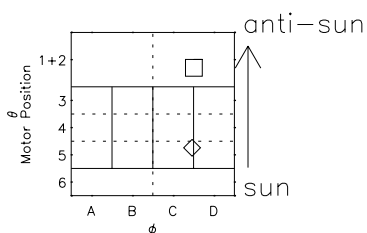

Galileo EPD Real Time R6 Electrons Spectra 96231

Software Version: RTSPEC_R6 V 1.20
 Data Production: 06-03-00
 Plot Production: Fri Sep 14 08:24:36 2001
 Color File: wondr3
 Geofactor File: 1.1

◇ = Jupiter look direction
 □ = Corotation look direction