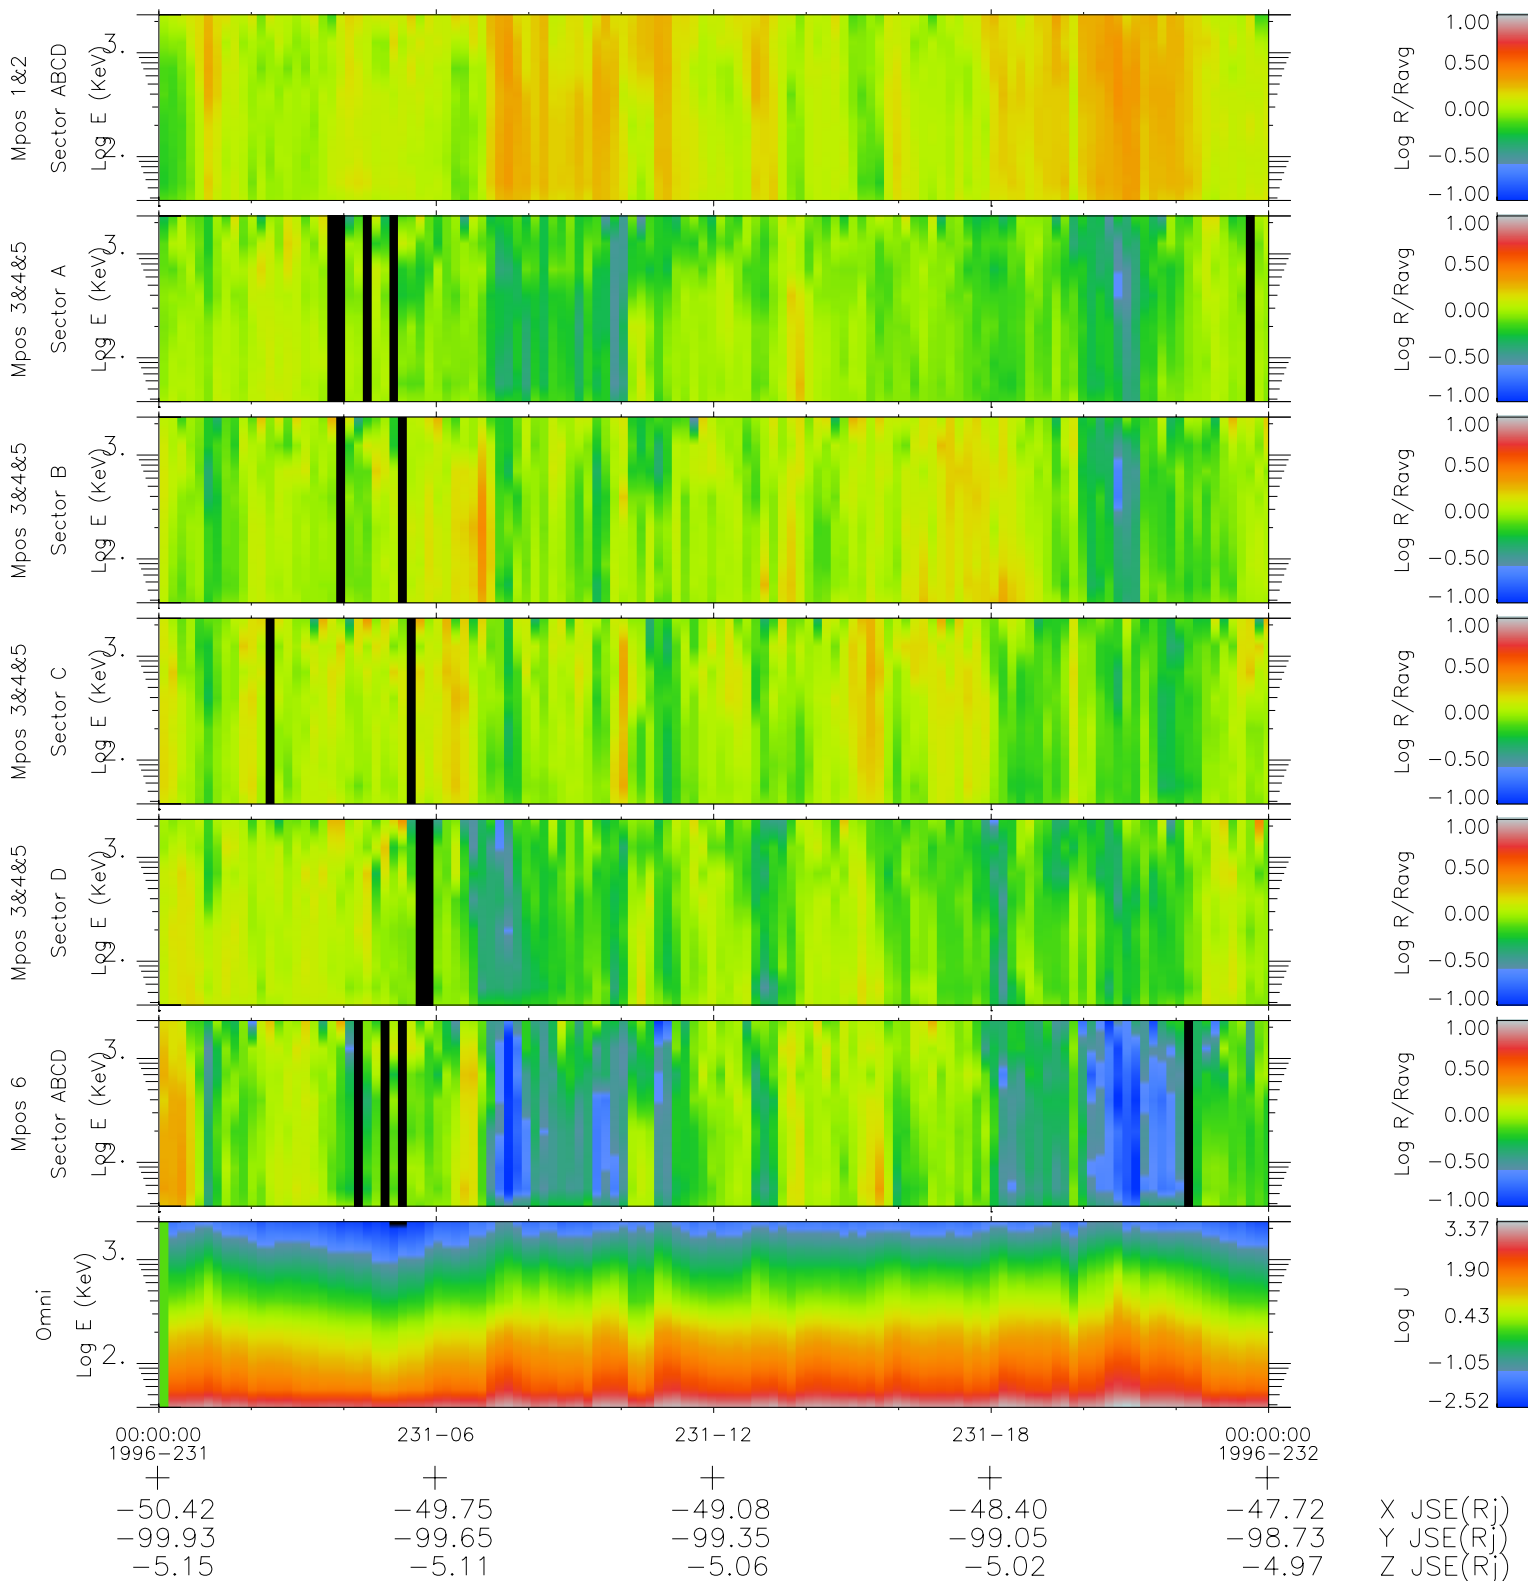

Galileo EPD Real Time R6 Ions Spectra 96231

Software Version: RTSPEC_R6 V 1.20
 Data Production: 06-03-00
 Plot Production: Fri Sep 14 08:24:29 2001
 Color File: wondr3
 Geofactor File: 1.1

- ◇ = Jupiter look direction
- = Corotation look direction