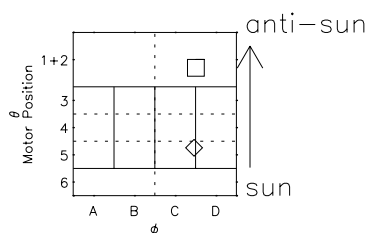

Galileo EPD Real Time R6 Ions Spectra 96231

Software Version: RTSPEC_R6 V 1.20
 Data Production: 06-03-00
 Plot Production: Fri Sep 14 08:24:29 2001
 Color File: wondr3
 Geofactor File: 1.1

- ◇ = Jupiter look direction
- = Corotation look direction