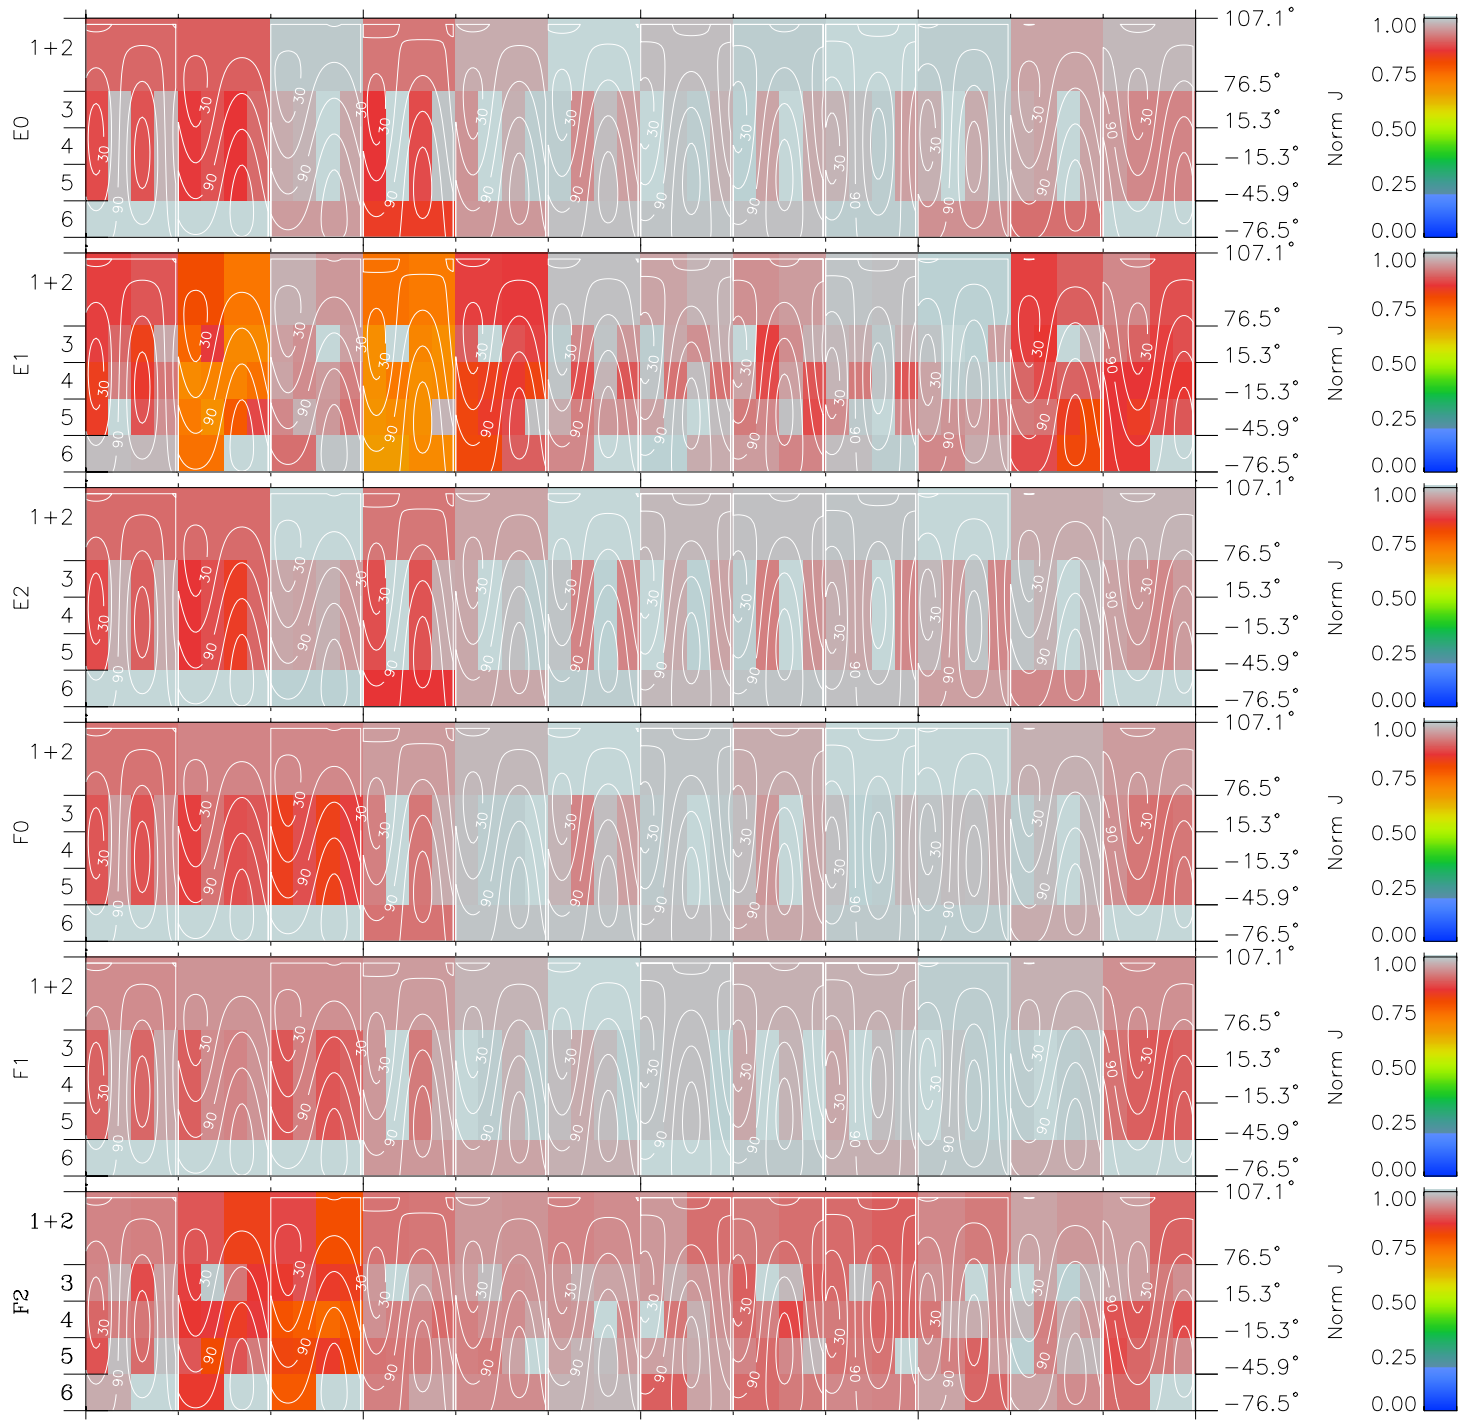

# Galileo EPD Real Time All-Sky Anisotropies 96231

Software Version: RTSKY\_NORM V 1.20  
 Data Production: 06-03-00  
 Plot Production: Fri Sep 14 08:25:26 2001  
 Color File: wondr3  
 Geofactor File: 1.1

00:00:00 1996-231	231-06	231-12	231-18	00:00:00 1996-232	
+	+	+	+	+	
-50.42	-49.75	-49.08	-48.40	-47.72	X JSE(R <sub>j</sub> )
-99.93	-99.65	-99.35	-99.05	-98.73	Y JSE(R <sub>j</sub> )
-5.15	-5.11	-5.06	-5.02	-4.97	Z JSE(R <sub>j</sub> )

- ◇ = Jupiter look direction
- = Corotation look direction