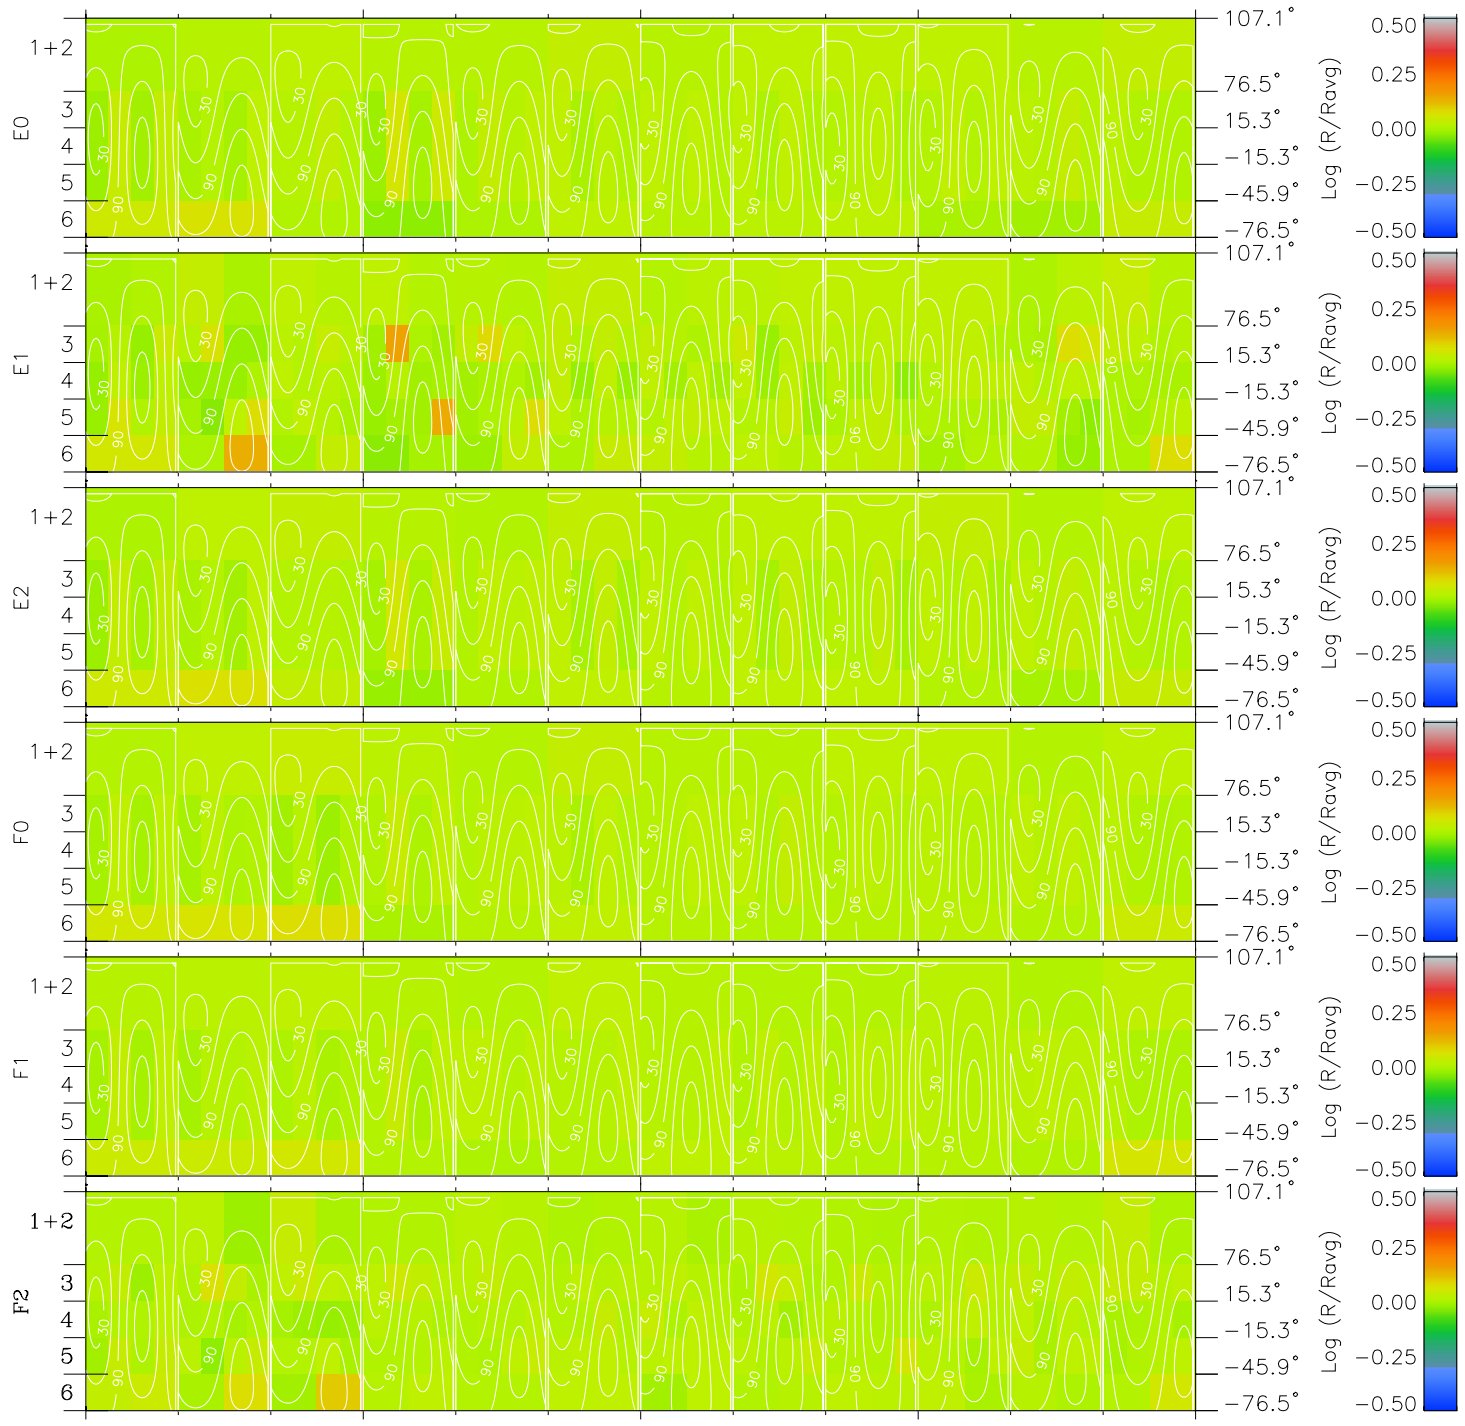

Galileo EPD Real Time All-Sky Anisotropies 96231

Software Version: RTSKY_MEAN V 1.20
Data Production: 06-03-00
Plot Production: Fri Sep 14 08:24:56 2001
Color File: wondr3
Geofactor File: 1.1

00:00:00 1996-231	231-06	231-12	231-18	00:00:00 1996-232	
+	+	+	+	+	
-50.42	-49.75	-49.08	-48.40	-47.72	X JSE(R _j)
-99.93	-99.65	-99.35	-99.05	-98.73	Y JSE(R _j)
-5.15	-5.11	-5.06	-5.02	-4.97	Z JSE(R _j)

- ◇ = Jupiter look direction
- = Corotation look direction