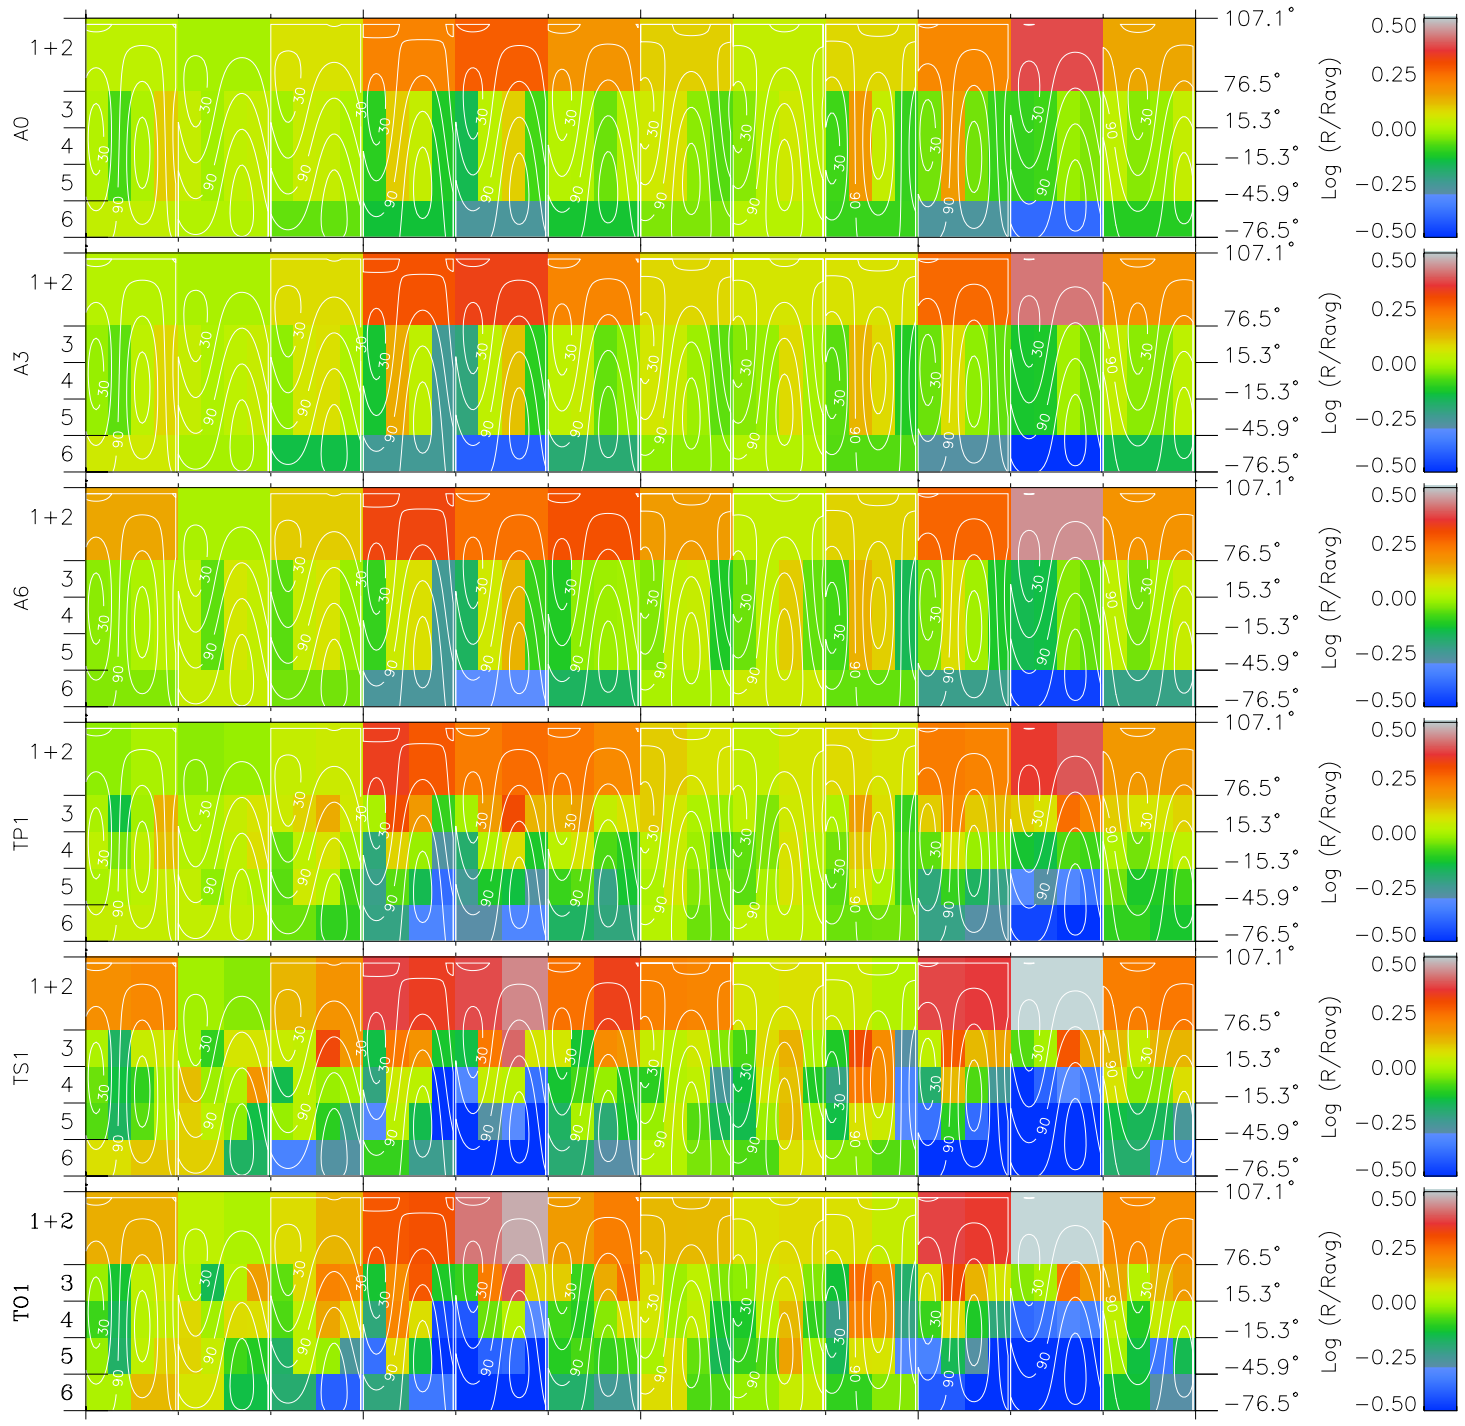

Galileo EPD Real Time All-Sky Anisotropies 96231

Software Version: RTSKY_MEAN V 1.20
 Data Production: 06-03-00
 Plot Production: Fri Sep 14 08:24:49 2001
 Color File: wondr3
 Geofactor File: 1.1

00:00:00 1996-231	231-06	231-12	231-18	00:00:00 1996-232	
+	+	+	+	+	
-50.42	-49.75	-49.08	-48.40	-47.72	X JSE(R _j)
-99.93	-99.65	-99.35	-99.05	-98.73	Y JSE(R _j)
-5.15	-5.11	-5.06	-5.02	-4.97	Z JSE(R _j)

- ◇ = Jupiter look direction
- = Corotation look direction