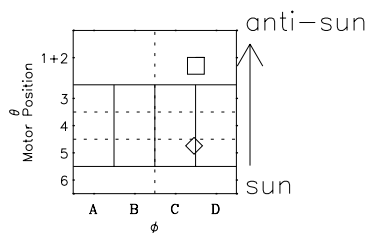

Galileo EPD Real-Time Omni 96231

Software Version: RTLINE_OMNI V 1.20
Data Production: 06-03-00
Plot Production: Fri Sep 14 08:26:42 2001

◇ = Jupiter look direction
□ = Corotation look direction