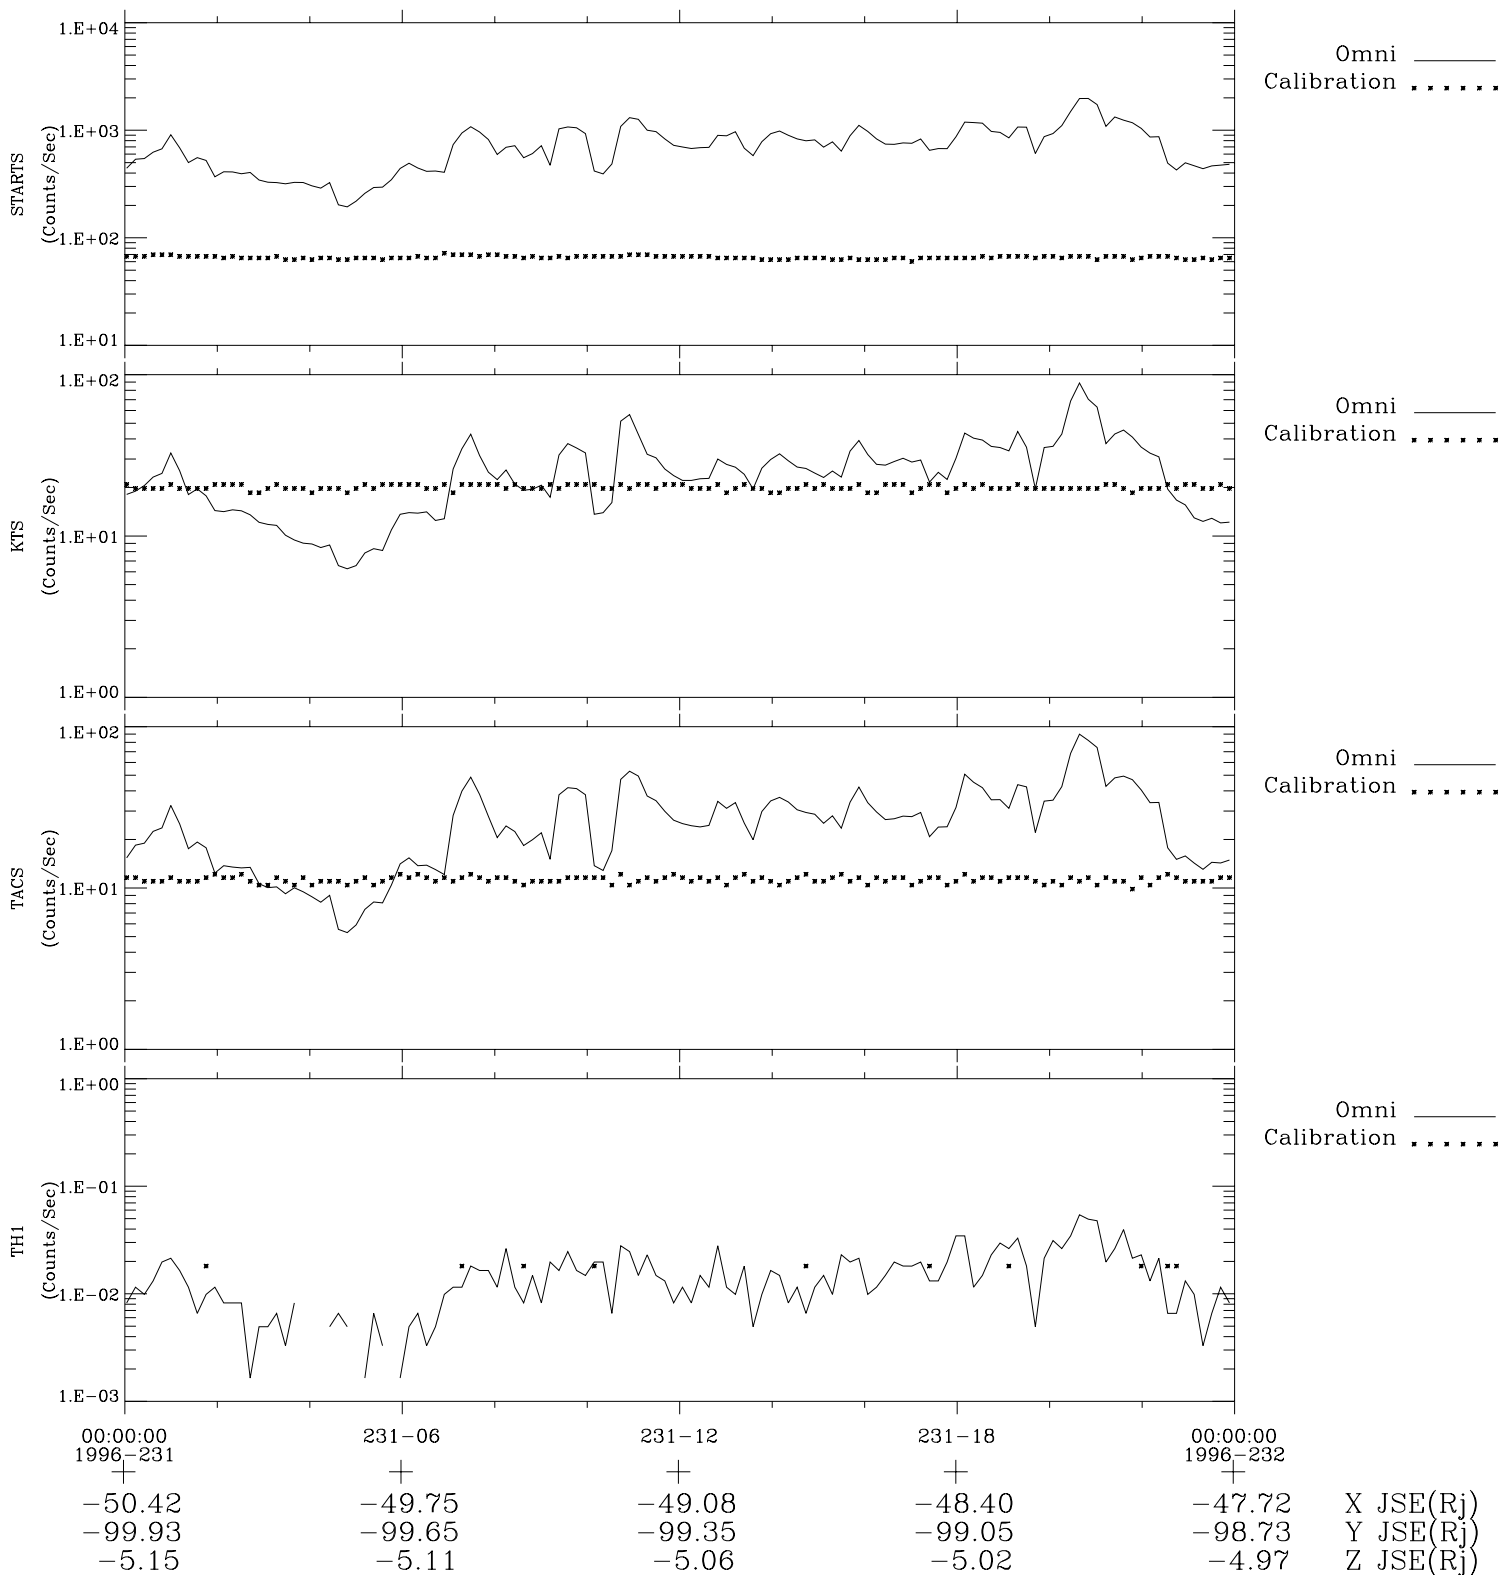

Galileo EPD Real-Time Omni 96231

Software Version: RTLINE_OMNI V 1.20
Data Production: 06-03-00
Plot Production: Fri Sep 14 08:26:42 2001

◇ = Jupiter look direction
□ = Corotation look direction