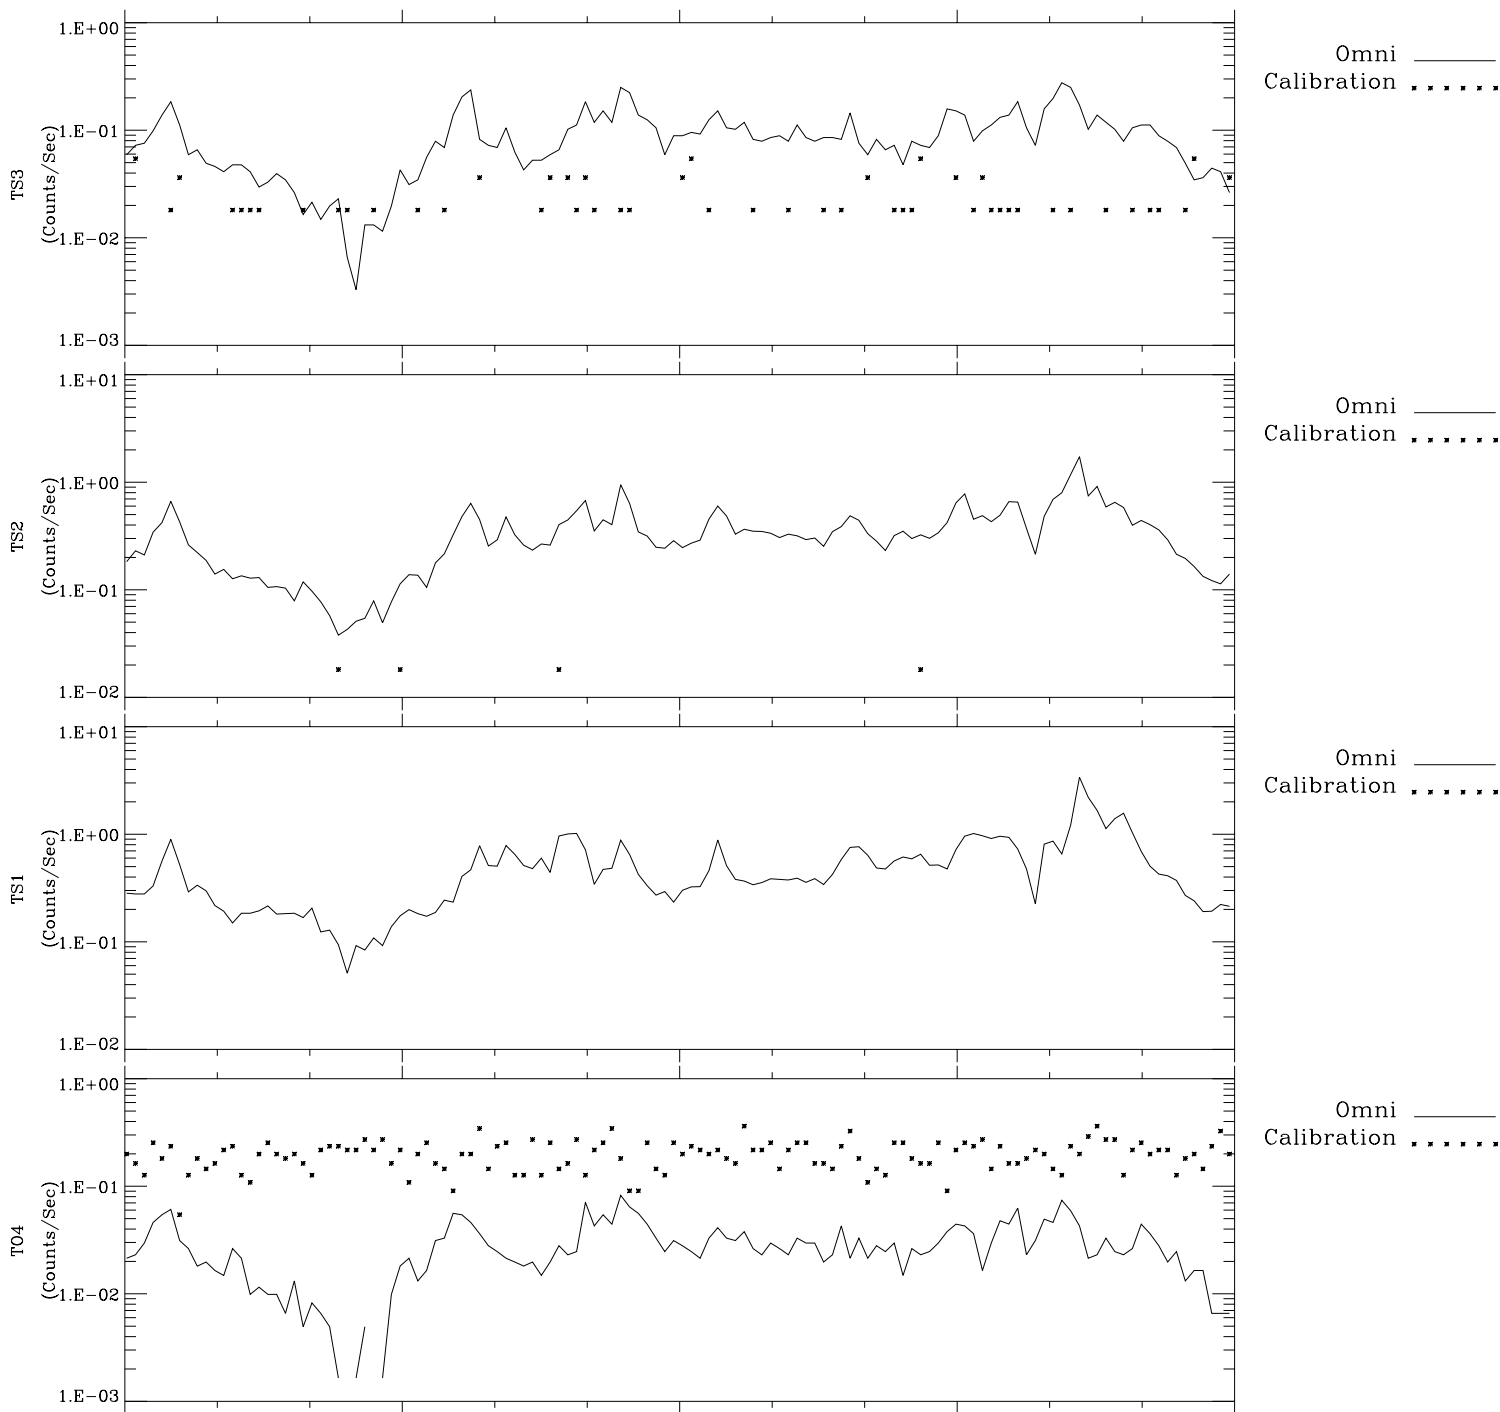

Galileo EPD Real-Time Omni 96231

Software Version: RTLINE_OMNI V 1.20
Data Production: 06-03-00
Plot Production: Fri Sep 14 08:26:42 2001

00:00:00 1996-231	231-06	231-12	231-18	00:00:00 1996-232	
+	+	+	+	+	
-50.42	-49.75	-49.08	-48.40	-47.72	X JSE(R _j)
-99.93	-99.65	-99.35	-99.05	-98.73	Y JSE(R _j)
-5.15	-5.11	-5.06	-5.02	-4.97	Z JSE(R _j)

◇ = Jupiter look direction
□ = Corotation look direction