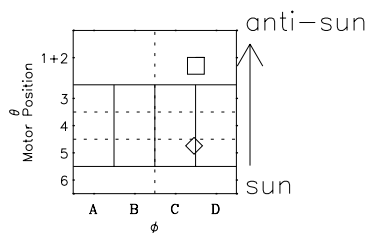

Galileo EPD Real-Time Omni 96231

Software Version: RTLINE_OMNI V 1.20
Data Production: 06-03-00
Plot Production: Fri Sep 14 08:26:41 2001

- ◇ = Jupiter look direction
- = Corotation look direction