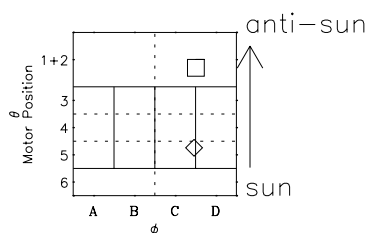

# Galileo EPD Real-Time Omni 96231

Software Version: RTLINE\_OMNI V 1.20  
Data Production: 06-03-00  
Plot Production: Fri Sep 14 08:26:41 2001

◇ = Jupiter look direction  
□ = Corotation look direction