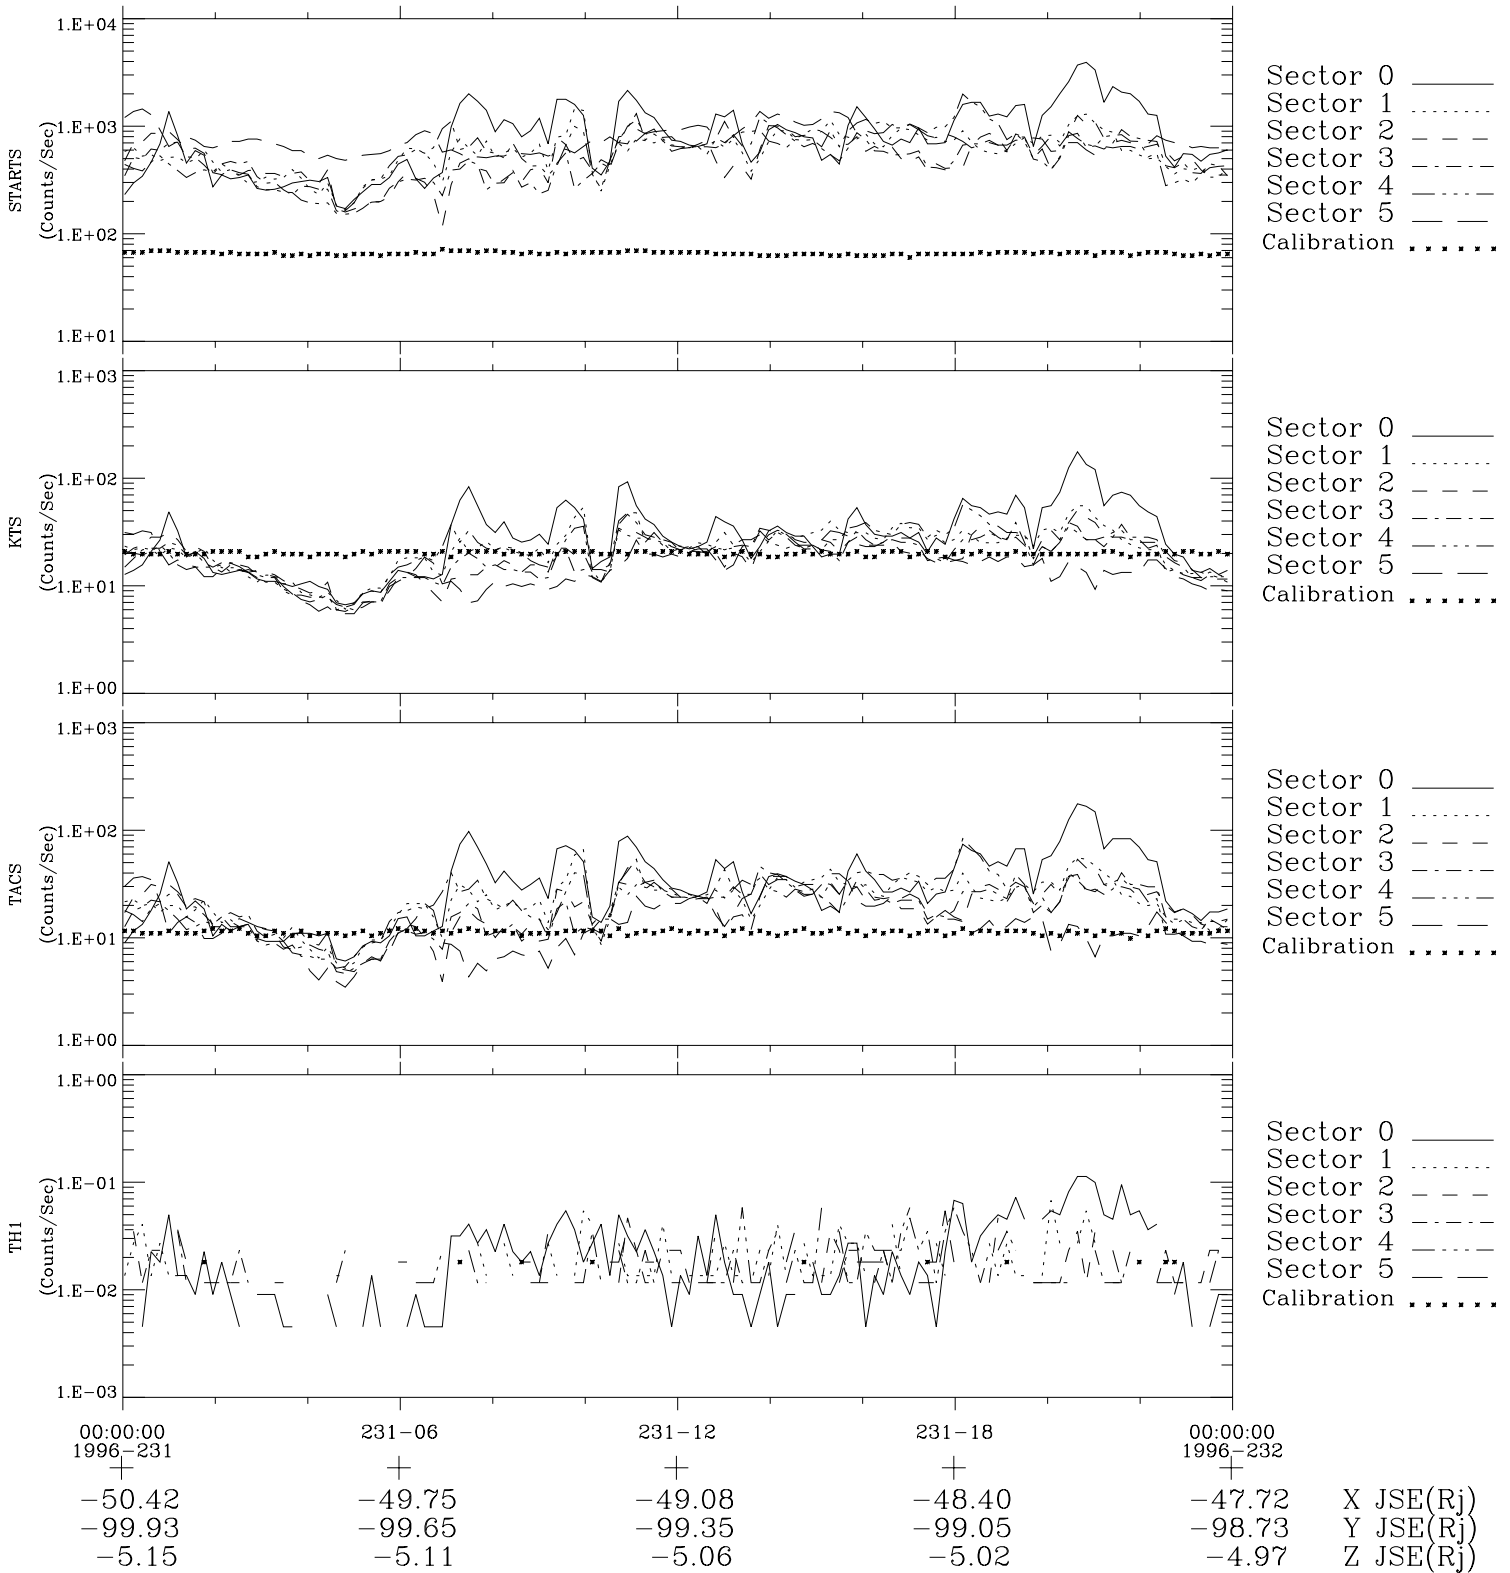

Galileo EPD Real-Time Six-Sector 96231

Software Version: RTLINE_R6 V 1.20
Data Production: 06-03-00
Plot Production: Fri Sep 14 08:26:50 2001

◇ = Jupiter look direction
□ = Corotation look direction