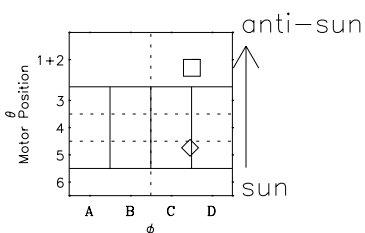

Galileo EPD Real-Time Six-Sector 96231

Software Version: RTLINE_R6 V 1.20
Data Production: 06-03-00
Plot Production: Fri Sep 14 08:26:50 2001

◇ = Jupiter look direction
□ = Corotation look direction