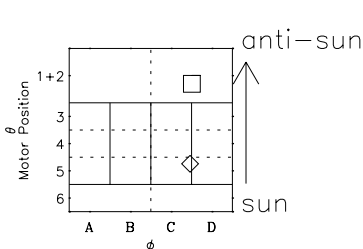

Galileo EPD Real-Time Six-Sector 96231

Software Version: RTLINE_R6 V 1.20
Data Production: 06-03-00
Plot Production: Fri Sep 14 08:26:48 2001

◇ = Jupiter look direction
□ = Corotation look direction