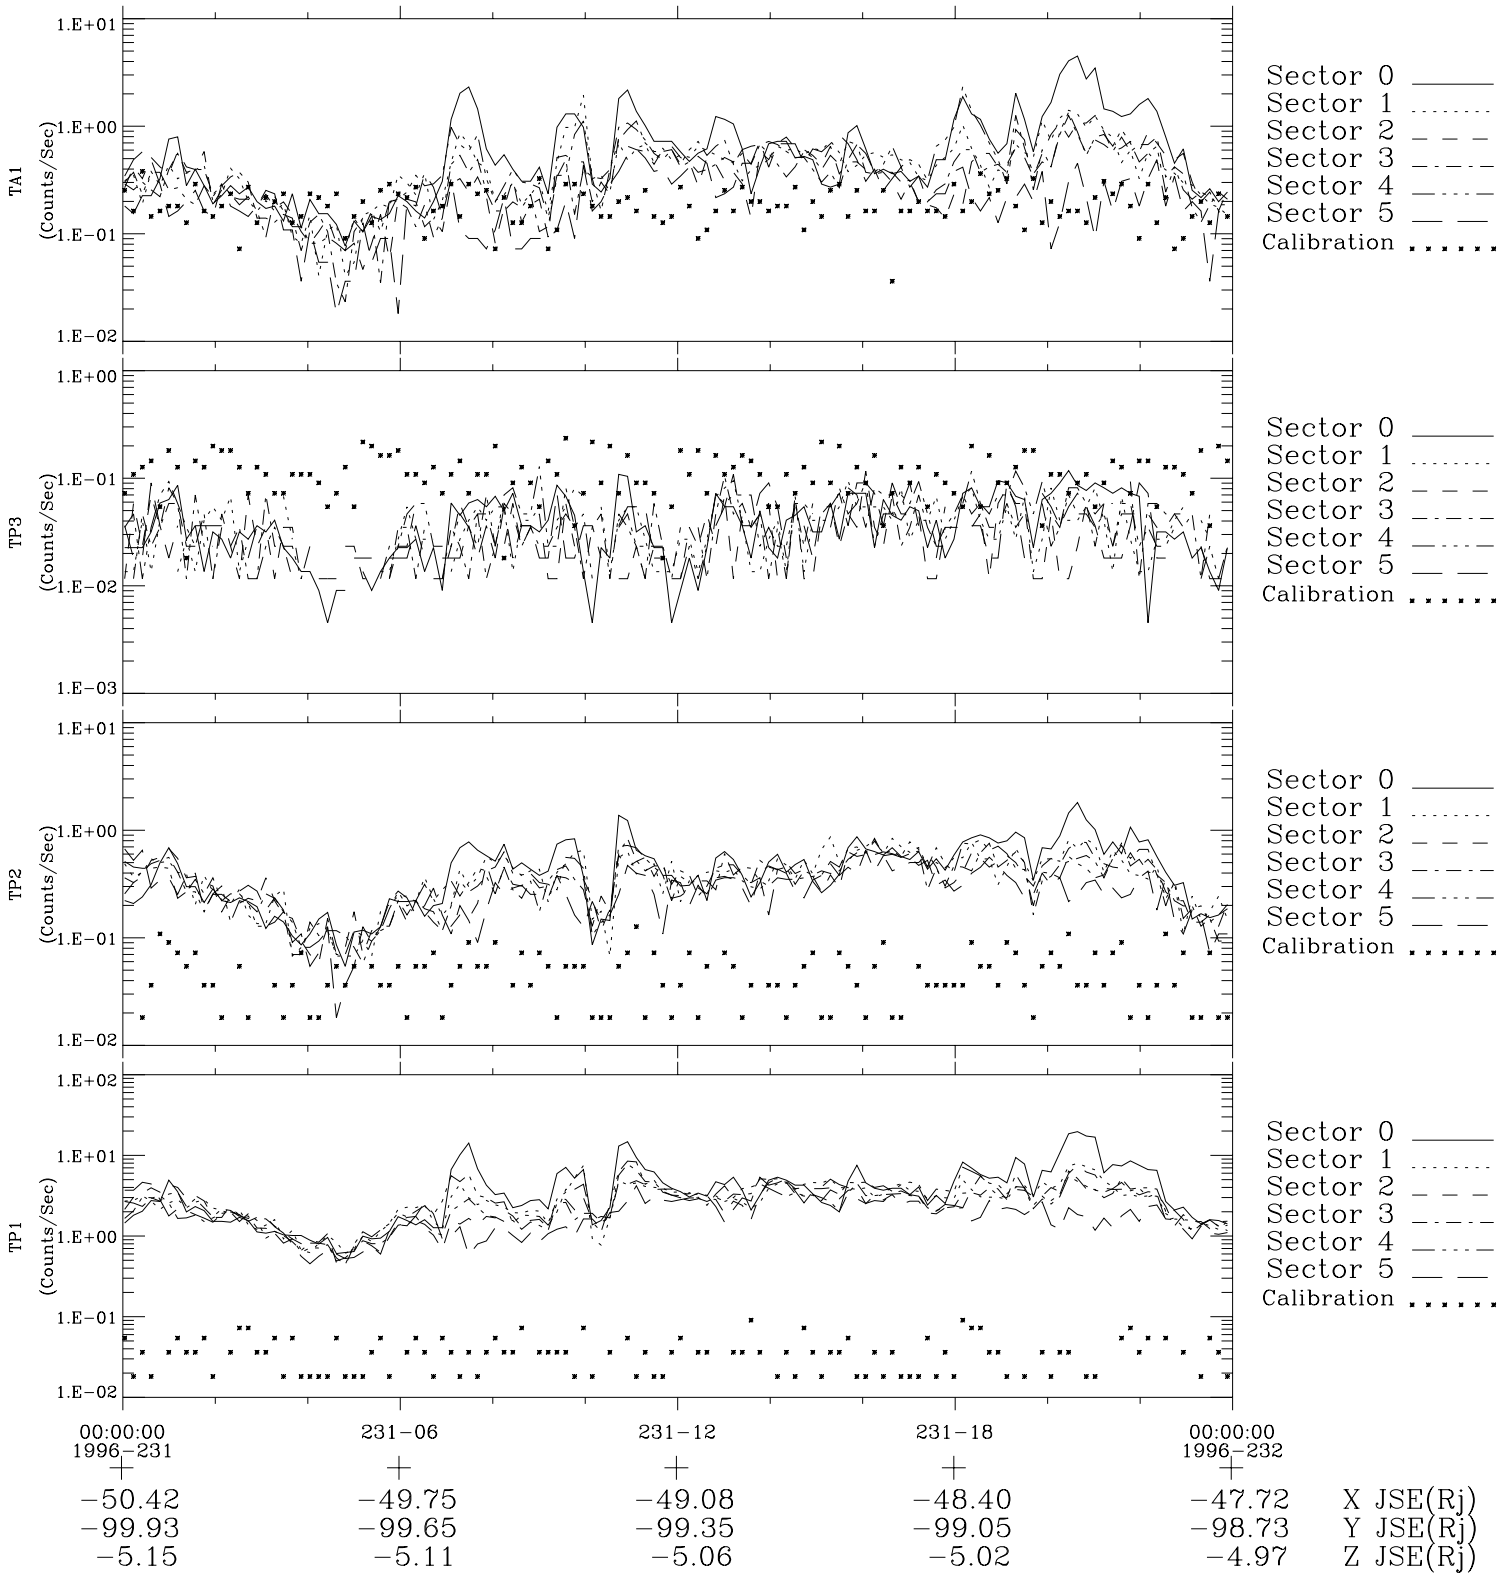

Galileo EPD Real-Time Six-Sector 96231

Software Version: RTLINE_R6 V 1.20
Data Production: 06-03-00
Plot Production: Fri Sep 14 08:26:48 2001

◇ = Jupiter look direction
□ = Corotation look direction