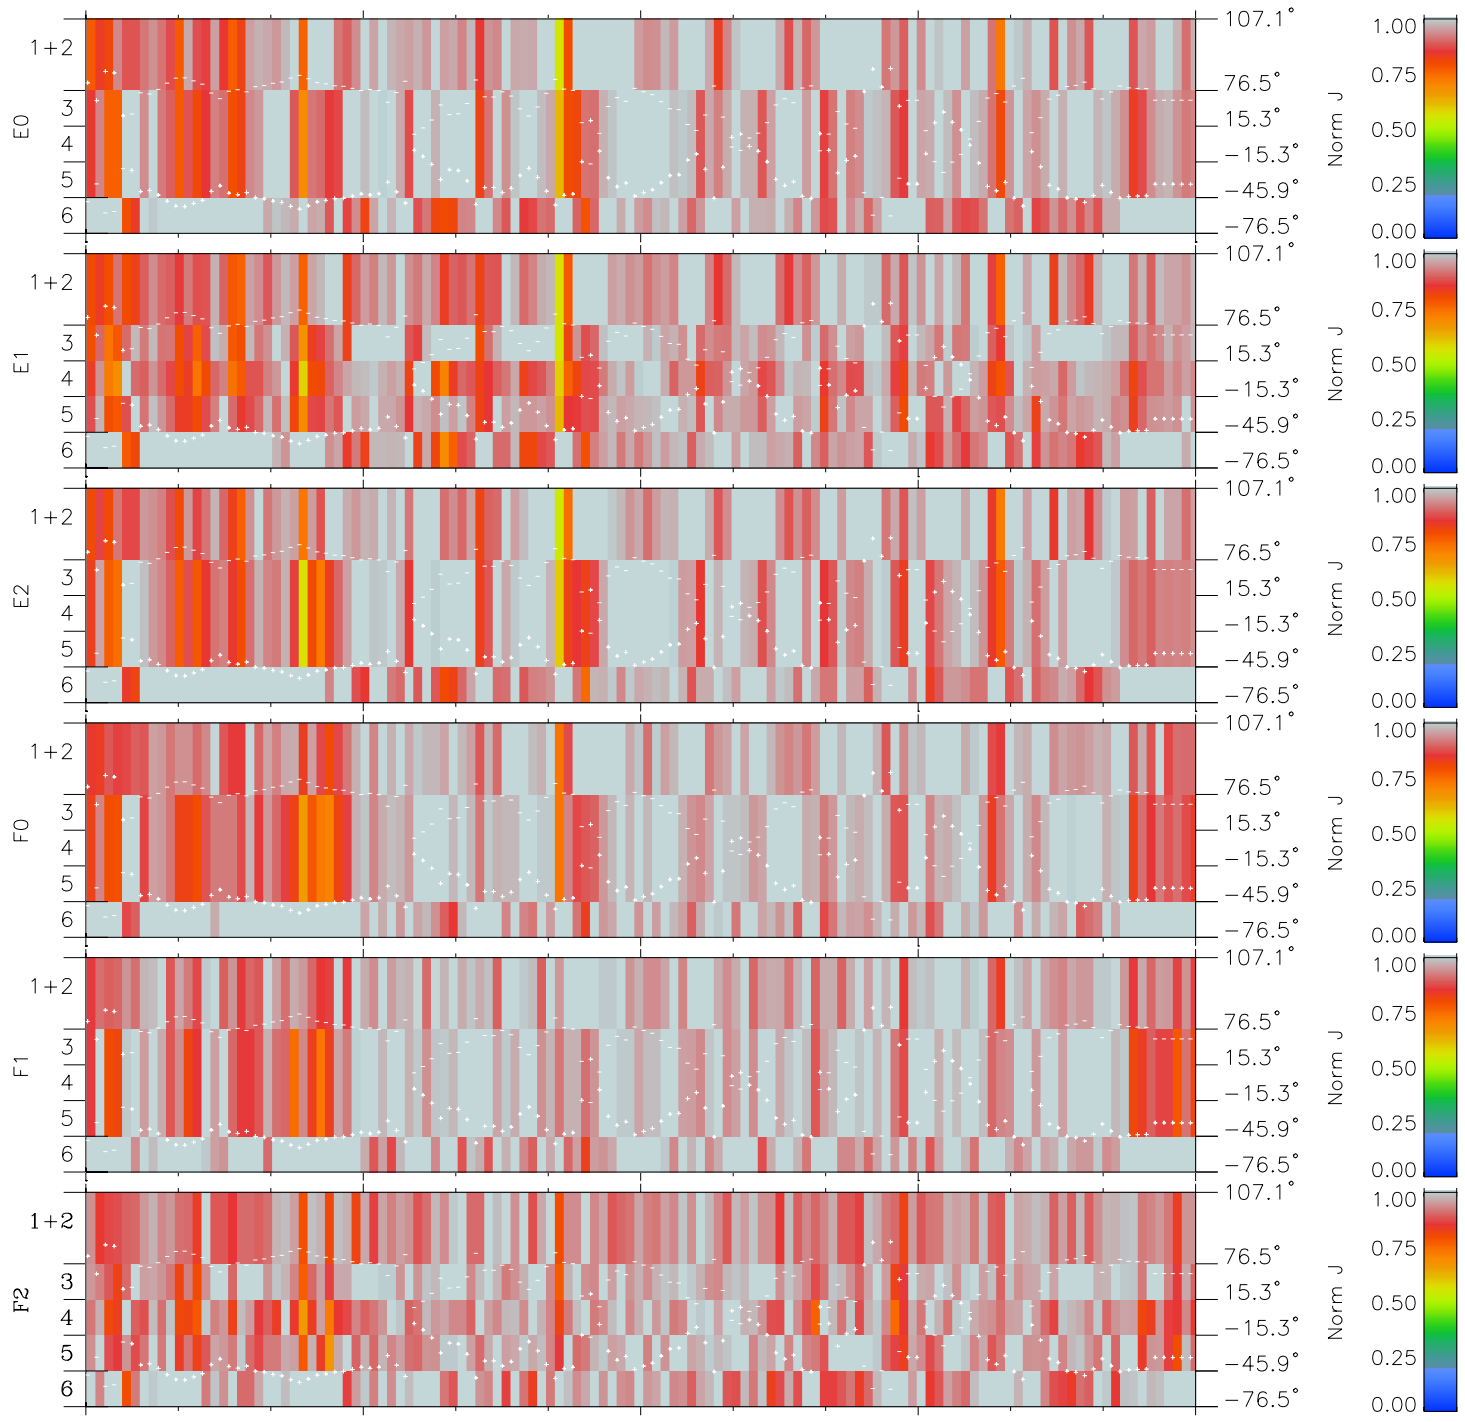

Galileo EPD Real Elevation Anisotropies 96231

Software Version: RTELEV_NORM V 1.20
 Data Production: 06-03-00
 Plot Production: Fri Sep 14 08:26:01 2001
 Color File: wondr3
 Geofactor File: 1.1

00:00:00 1996-231	231-06	231-12	231-18	00:00:00 1996-232	
+	+	+	+	+	
-50.42	-49.75	-49.08	-48.40	-47.72	X JSE(R _j)
-99.93	-99.65	-99.35	-99.05	-98.73	Y JSE(R _j)
-5.15	-5.11	-5.06	-5.02	-4.97	Z JSE(R _j)

- ◇ = Jupiter look direction
- = Corotation look direction