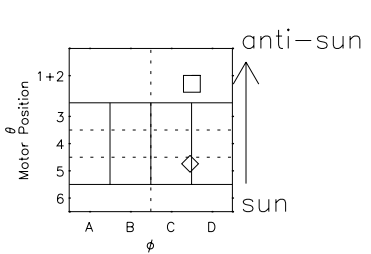

Galileo EPD Real Elevation Anisotropies 96231

Software Version: RTELEV_NORM V 1.20
 Data Production: 06-03-00
 Plot Production: Fri Sep 14 08:26:01 2001
 Color File: wondr3
 Geofactor File: 1.1

00:00:00 1996-231	231-06	231-12	231-18	00:00:00 1996-232	
+	+	+	+	+	
-50.42	-49.75	-49.08	-48.40	-47.72	X JSE(R _j)
-99.93	-99.65	-99.35	-99.05	-98.73	Y JSE(R _j)
-5.15	-5.11	-5.06	-5.02	-4.97	Z JSE(R _j)

- ◇ = Jupiter look direction
- = Corotation look direction