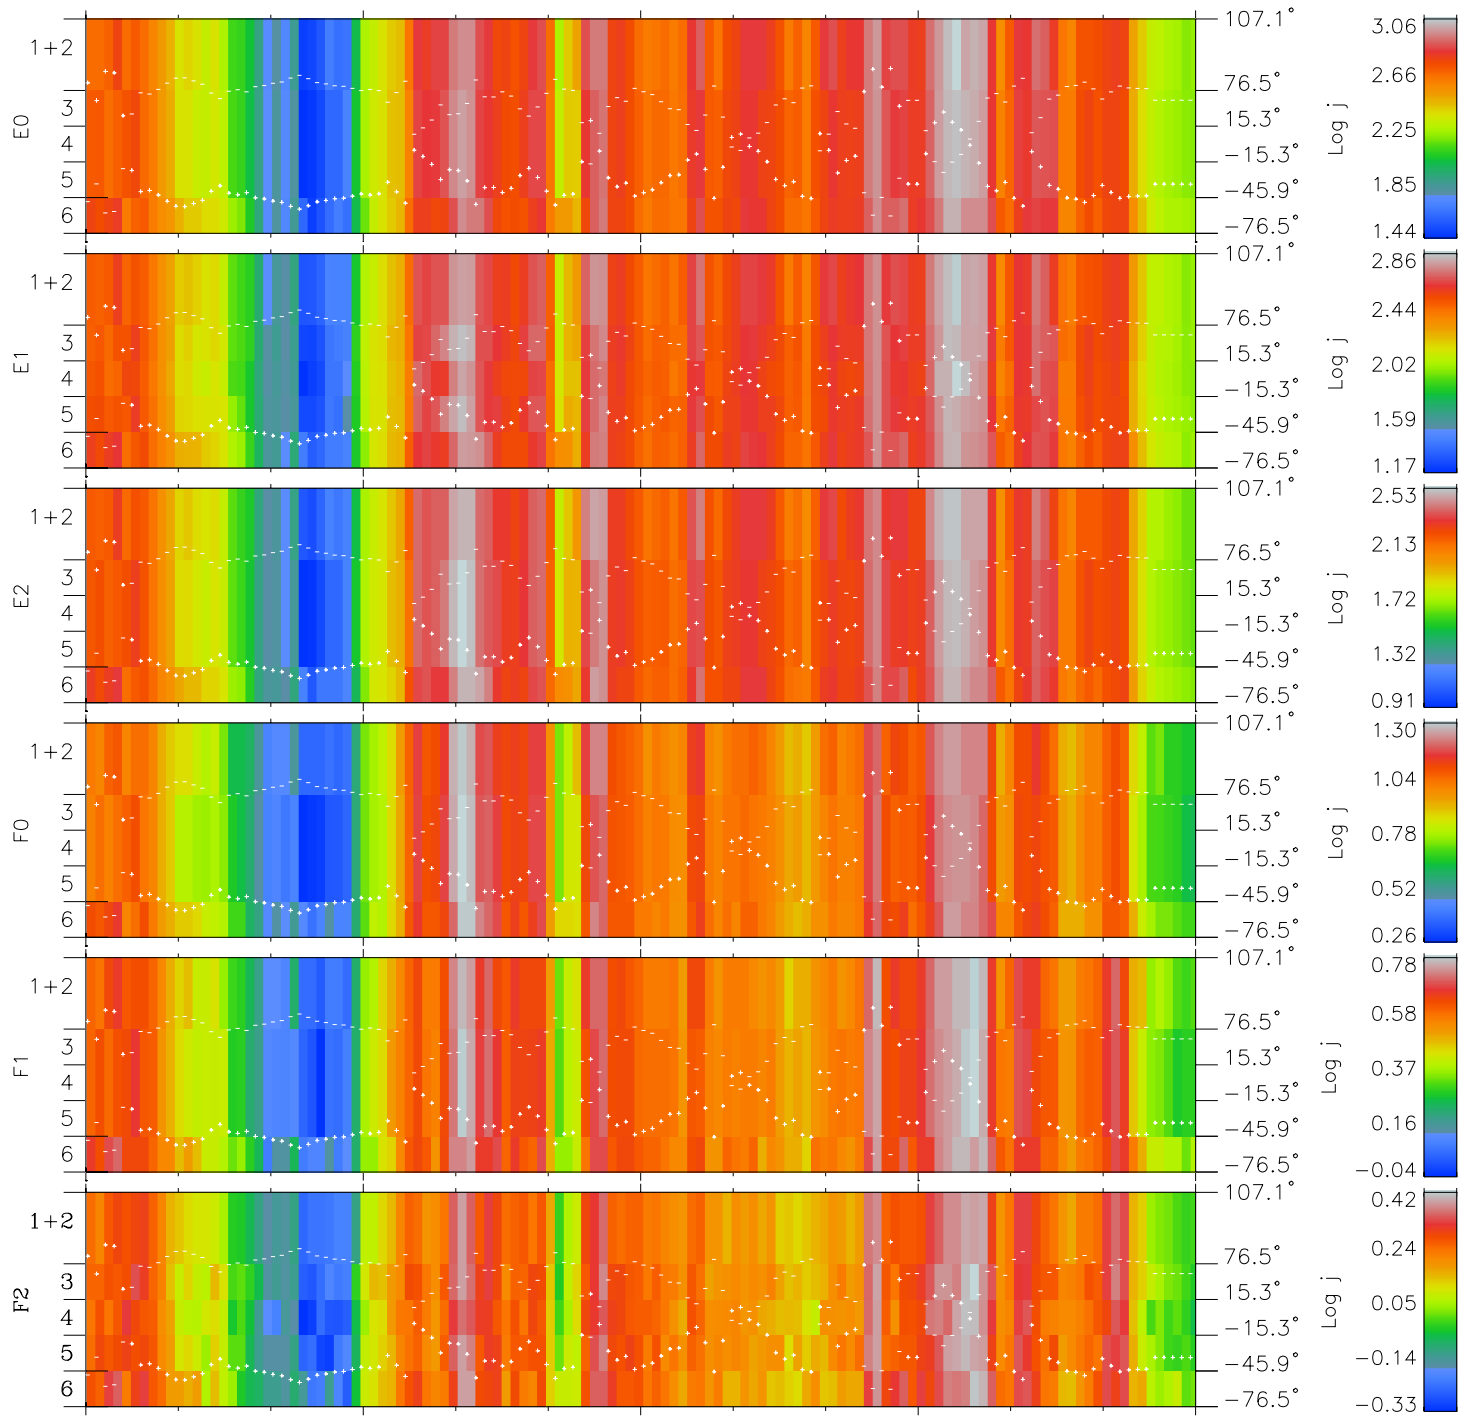

Galileo EPD Real Elevation Anisotropies 96231

Software Version: RTELEV_FLUX V 1.20
Data Production: 06-03-00
Plot Production: Fri Sep 14 08:25:50 2001
Color File: wondr3
Geofactor File: 1.1

00:00:00 1996-231	231-06	231-12	231-18	00:00:00 1996-232	
+	+	+	+	+	
-50.42	-49.75	-49.08	-48.40	-47.72	X JSE(R _j)
-99.93	-99.65	-99.35	-99.05	-98.73	Y JSE(R _j)
-5.15	-5.11	-5.06	-5.02	-4.97	Z JSE(R _j)

- ◇ = Jupiter look direction
- = Corotation look direction