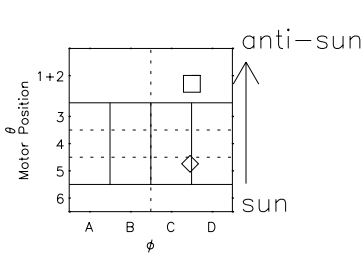

Galileo EPD Real Elevation Anisotropies 96231

Software Version: RTELEV_MEAN V 1.20
 Data Production: 06-03-00
 Plot Production: Fri Sep 14 08:25:32 2001
 Color File: wondr3
 Geofactor File: 1.1

00:00:00 1996-231	231-06	231-12	231-18	00:00:00 1996-232	
+	+	+	+	+	
-50.42	-49.75	-49.08	-48.40	-47.72	X JSE(R _j)
-99.93	-99.65	-99.35	-99.05	-98.73	Y JSE(R _j)
-5.15	-5.11	-5.06	-5.02	-4.97	Z JSE(R _j)

- ◇ = Jupiter look direction
- = Corotation look direction