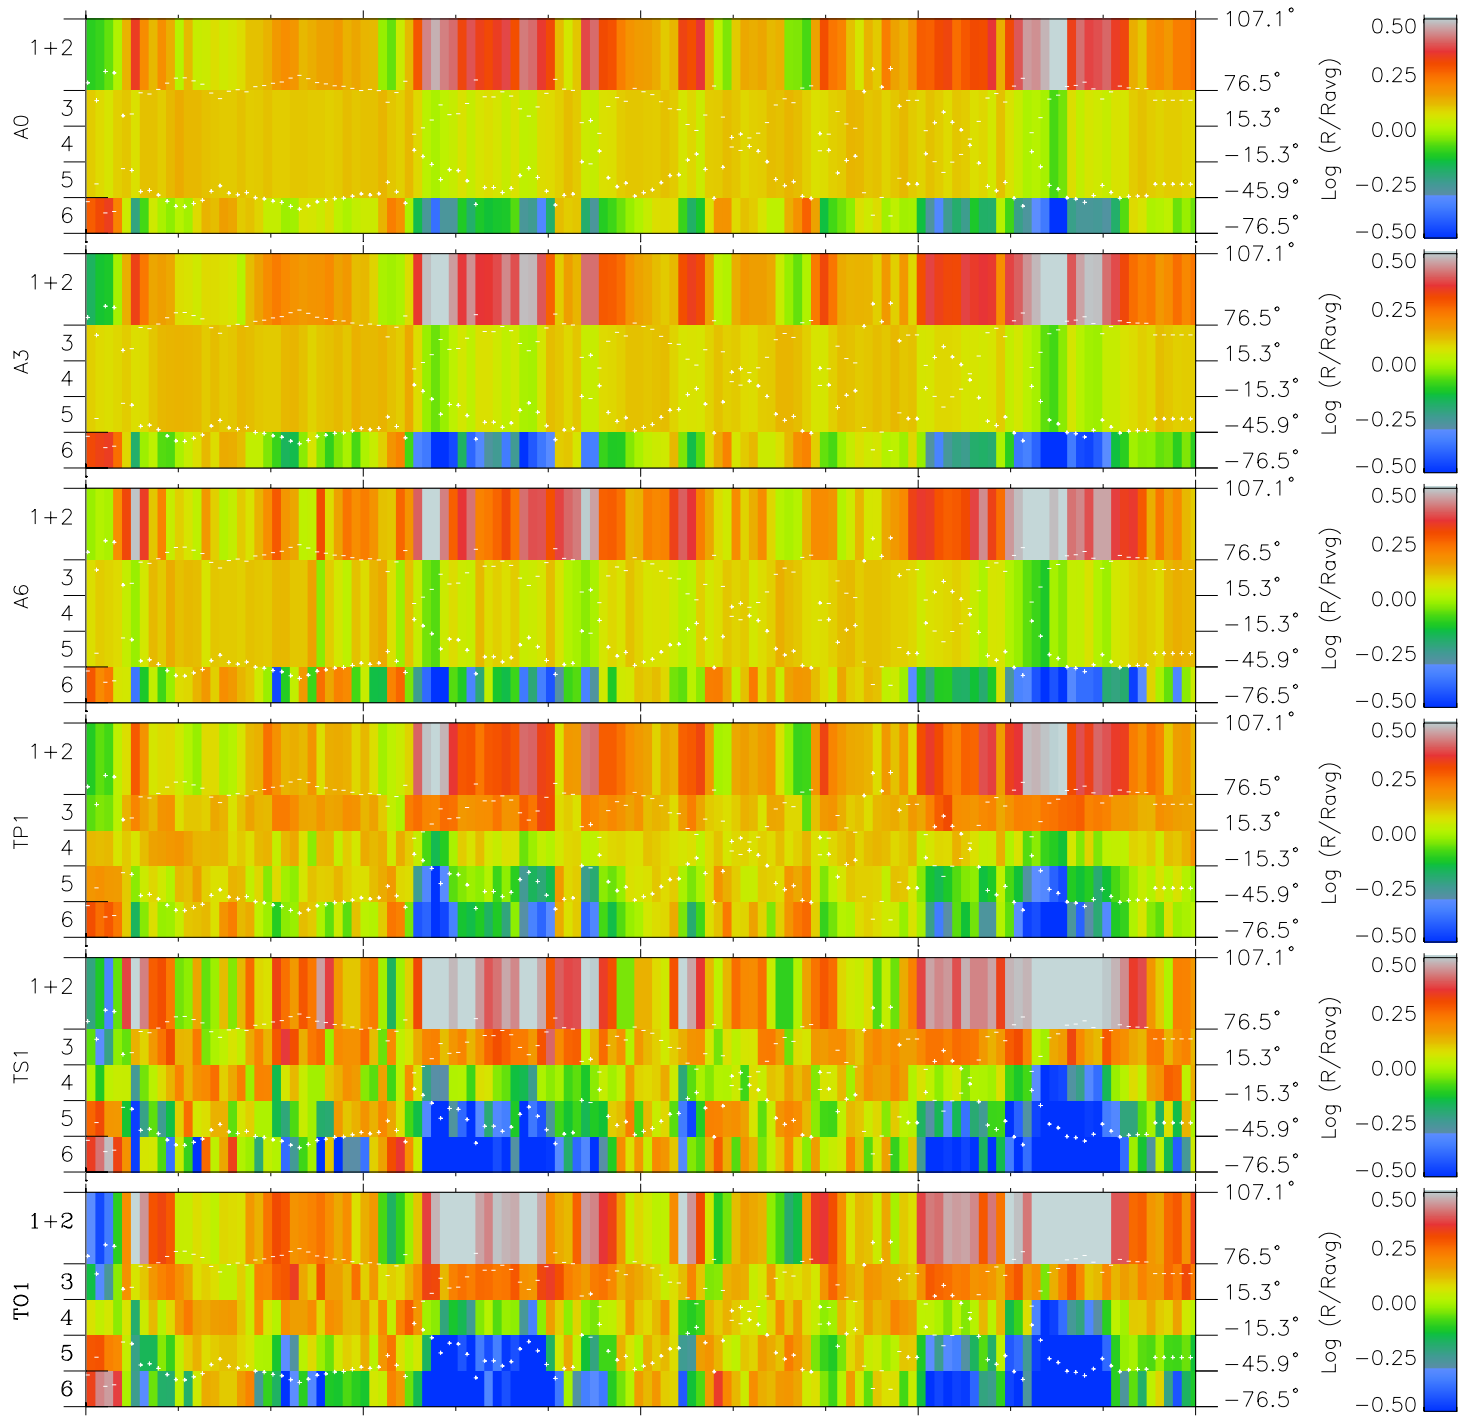

Galileo EPD Real Elevation Anisotropies 96231

Software Version: RTELEV_MEAN V 1.20
 Data Production: 06-03-00
 Plot Production: Fri Sep 14 08:25:32 2001
 Color File: wondr3
 Geofactor File: 1.1

00:00:00 1996-231	231-06	231-12	231-18	00:00:00 1996-232	
+	+	+	+	+	
-50.42	-49.75	-49.08	-48.40	-47.72	X JSE(R _j)
-99.93	-99.65	-99.35	-99.05	-98.73	Y JSE(R _j)
-5.15	-5.11	-5.06	-5.02	-4.97	Z JSE(R _j)

- ◇ = Jupiter look direction
- = Corotation look direction