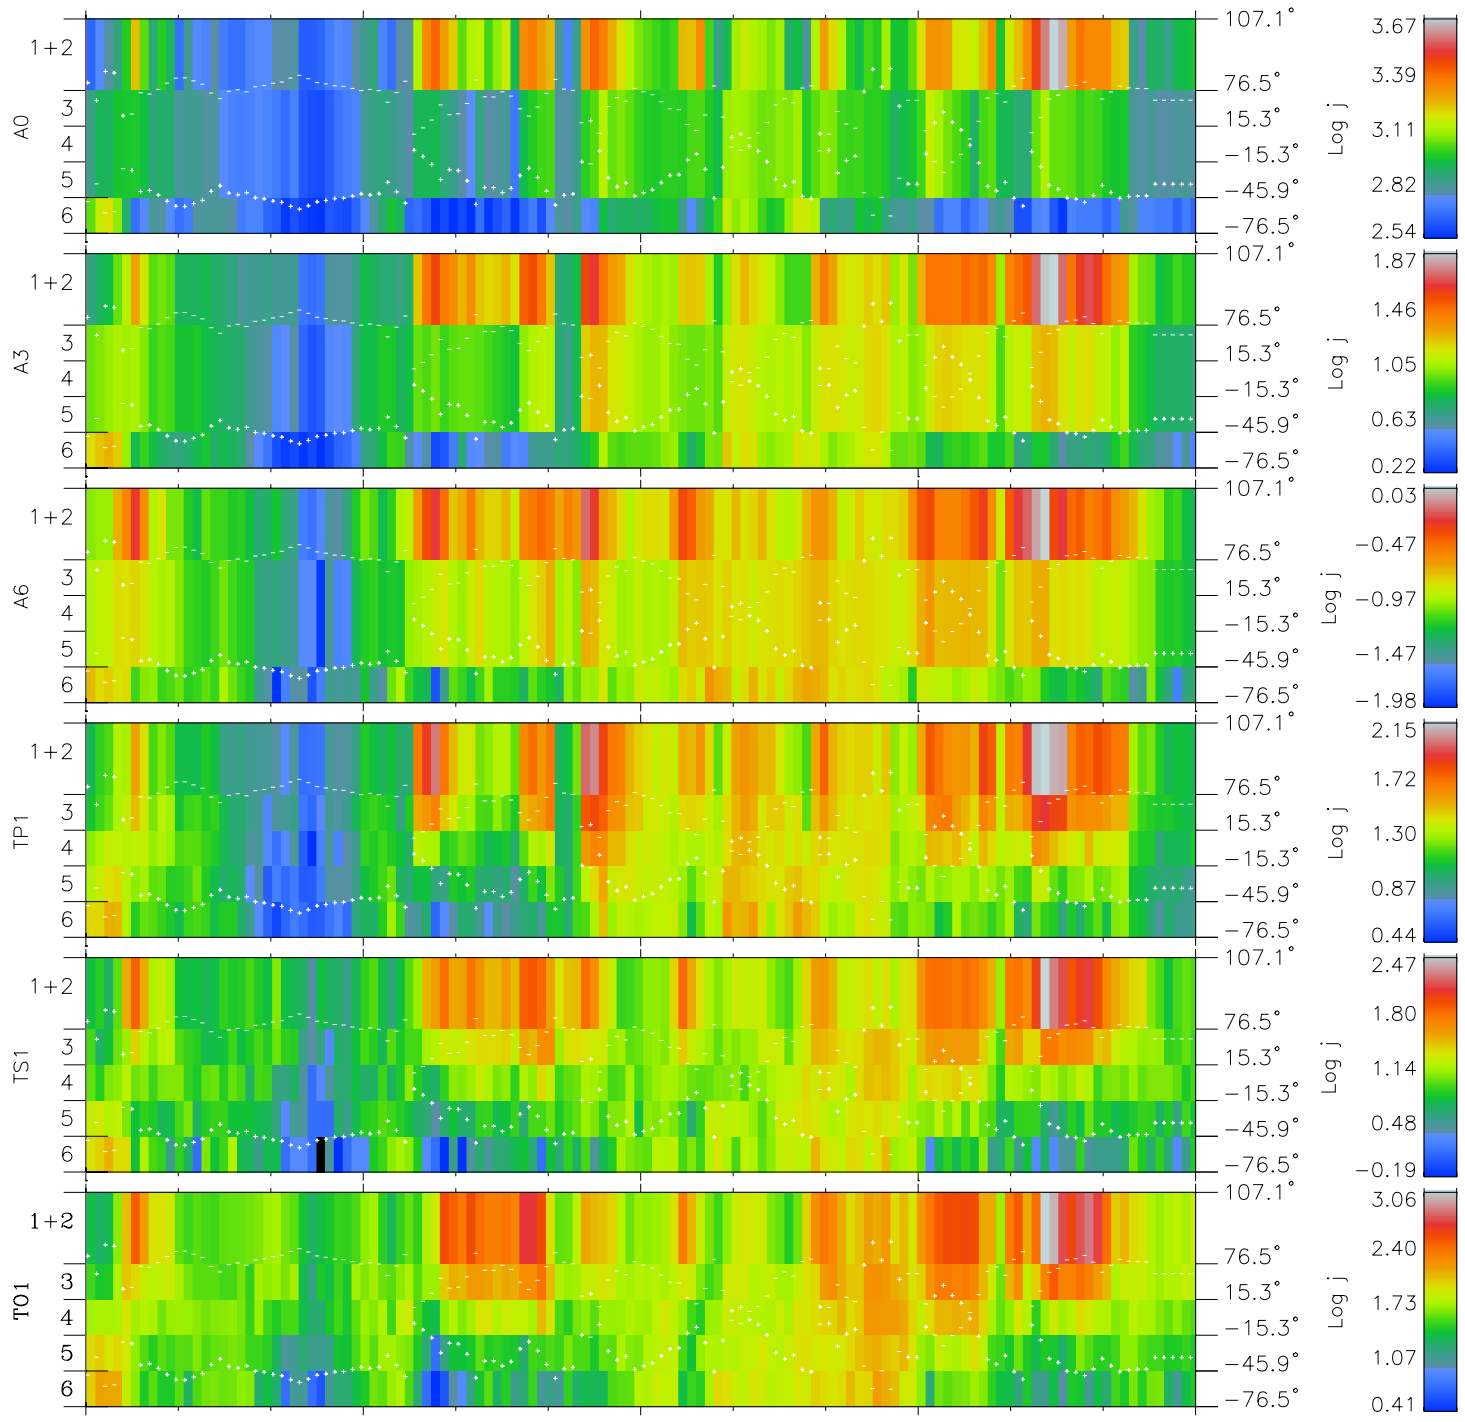

Galileo EPD Real Elevation Anisotropies 96231

Software Version: RTELEV_FLUX V 1.20
Data Production: 06-03-00
Plot Production: Fri Sep 14 08:25:44 2001
Color File: wondr3
Geofactor File: 1.1

| | | | | | |
|----------------------|--------|--------|--------|----------------------|------------------------|
| 00:00:00 1996-231 | 231-06 | 231-12 | 231-18 | 00:00:00 1996-232 | |
| + | + | + | + | + | X JSE(R _j) |
| -50.42 | -49.75 | -49.08 | -48.40 | -47.72 | Y JSE(R _j) |
| -99.93 | -99.65 | -99.35 | -99.05 | -98.73 | Z JSE(R _j) |
| -5.15 | -5.11 | -5.06 | -5.02 | -4.97 | |

◇ = Jupiter look direction
□ = Corotation look direction