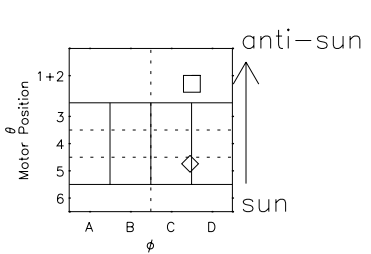

Galileo EPD Real Elevation Anisotropies 96231

Software Version: RTELEV_FLUX V 1.20
Data Production: 06-03-00
Plot Production: Fri Sep 14 08:25:44 2001
Color File: wondr3
Geofactor File: 1.1

| | | | | | |
|----------------------|--------|--------|--------|----------------------|------------------------|
| 00:00:00 1996-231 | 231-06 | 231-12 | 231-18 | 00:00:00 1996-232 | |
| + | + | + | + | + | X JSE(R _j) |
| -50.42 | -49.75 | -49.08 | -48.40 | -47.72 | Y JSE(R _j) |
| -99.93 | -99.65 | -99.35 | -99.05 | -98.73 | Z JSE(R _j) |
| -5.15 | -5.11 | -5.06 | -5.02 | -4.97 | |

◇ = Jupiter look direction
□ = Corotation look direction