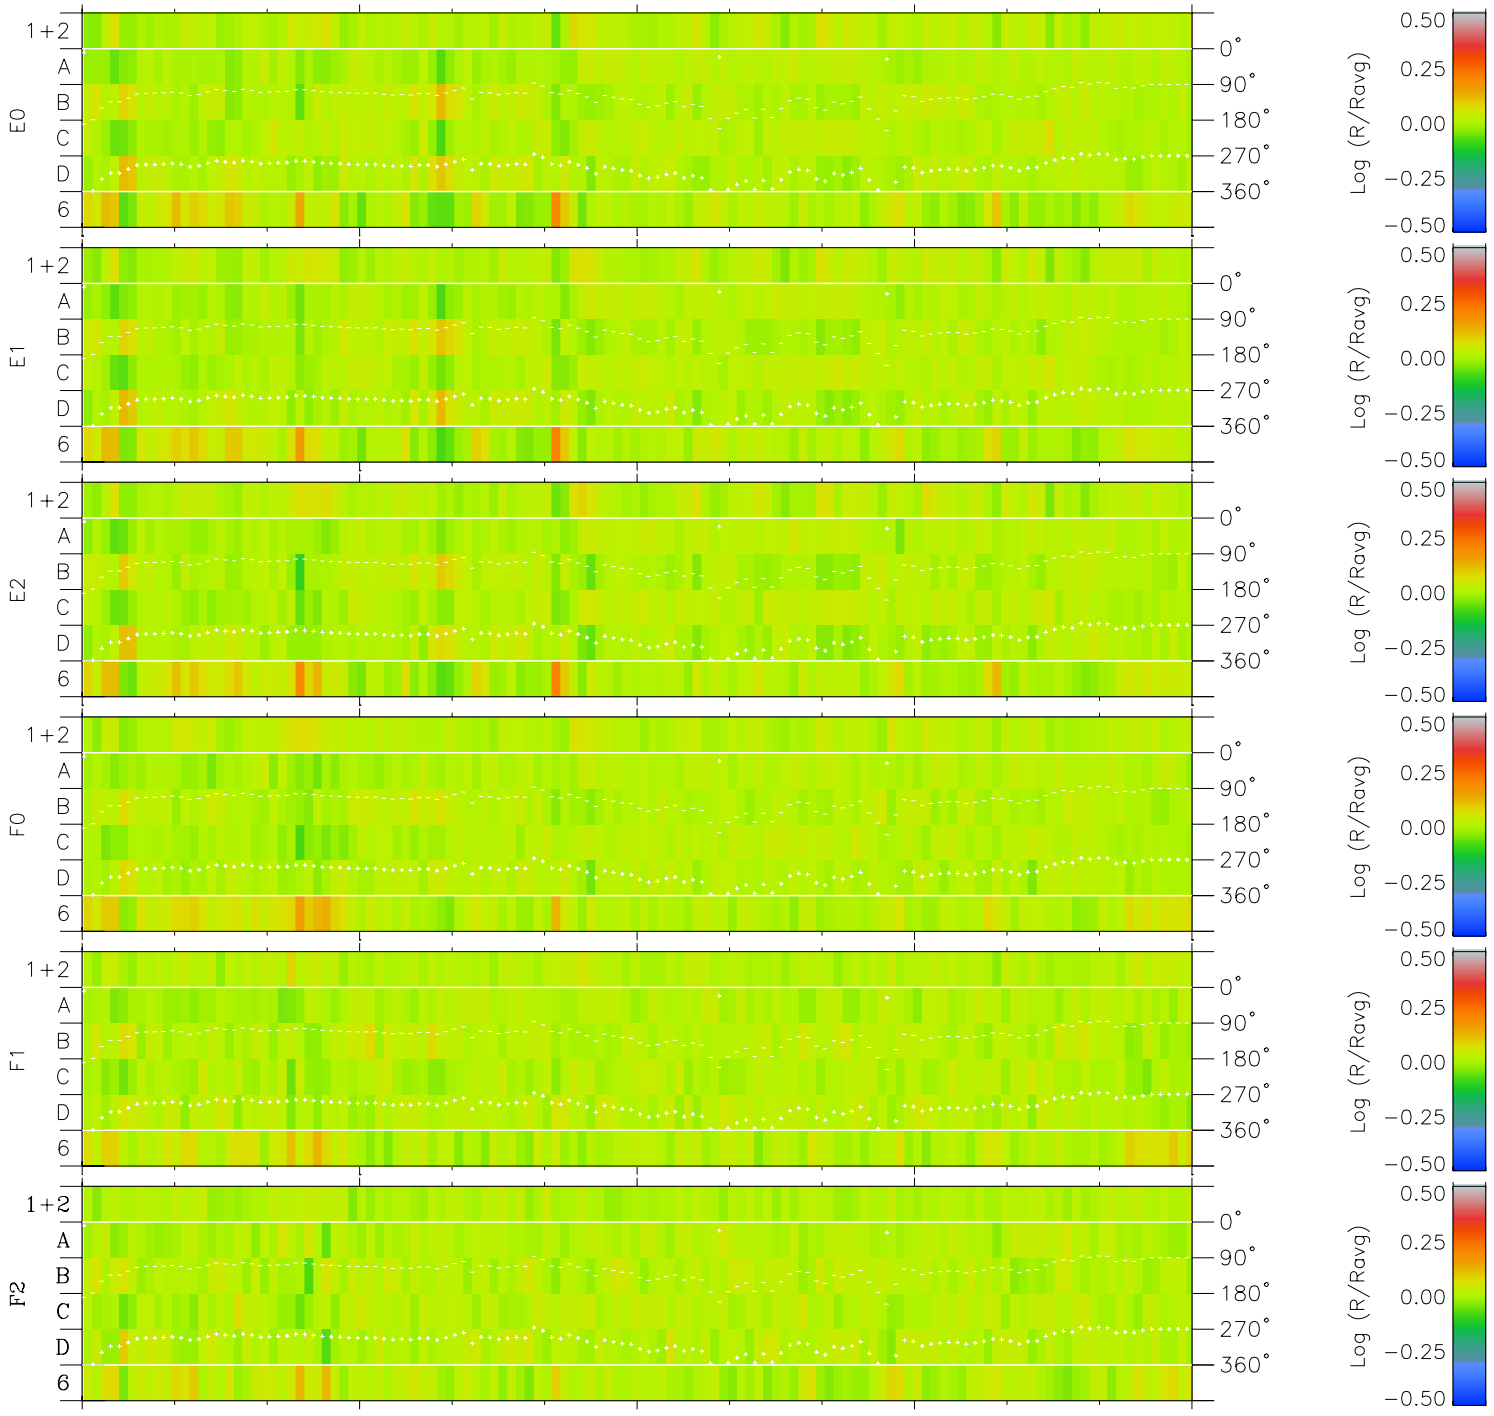

Galileo EPD Real Time Azimuth Anisotropies 96231

Software Version: RTAZIM_MEAN V 1.20
 Data Production: 06-03-00
 Plot Production: Fri Sep 14 08:26:13 2001
 Color File: wondr3
 Geofactor File: 1.1

00:00:00 1996-231	231-06	231-12	231-18	00:00:00 1996-232	
+	+	+	+	+	X JSE(R _j)
-50.42	-49.75	-49.08	-48.40	-47.72	Y JSE(R _j)
-99.93	-99.65	-99.35	-99.05	-98.73	Z JSE(R _j)
-5.15	-5.11	-5.06	-5.02	-4.97	

◇ = Jupiter look direction
 □ = Corotation look direction