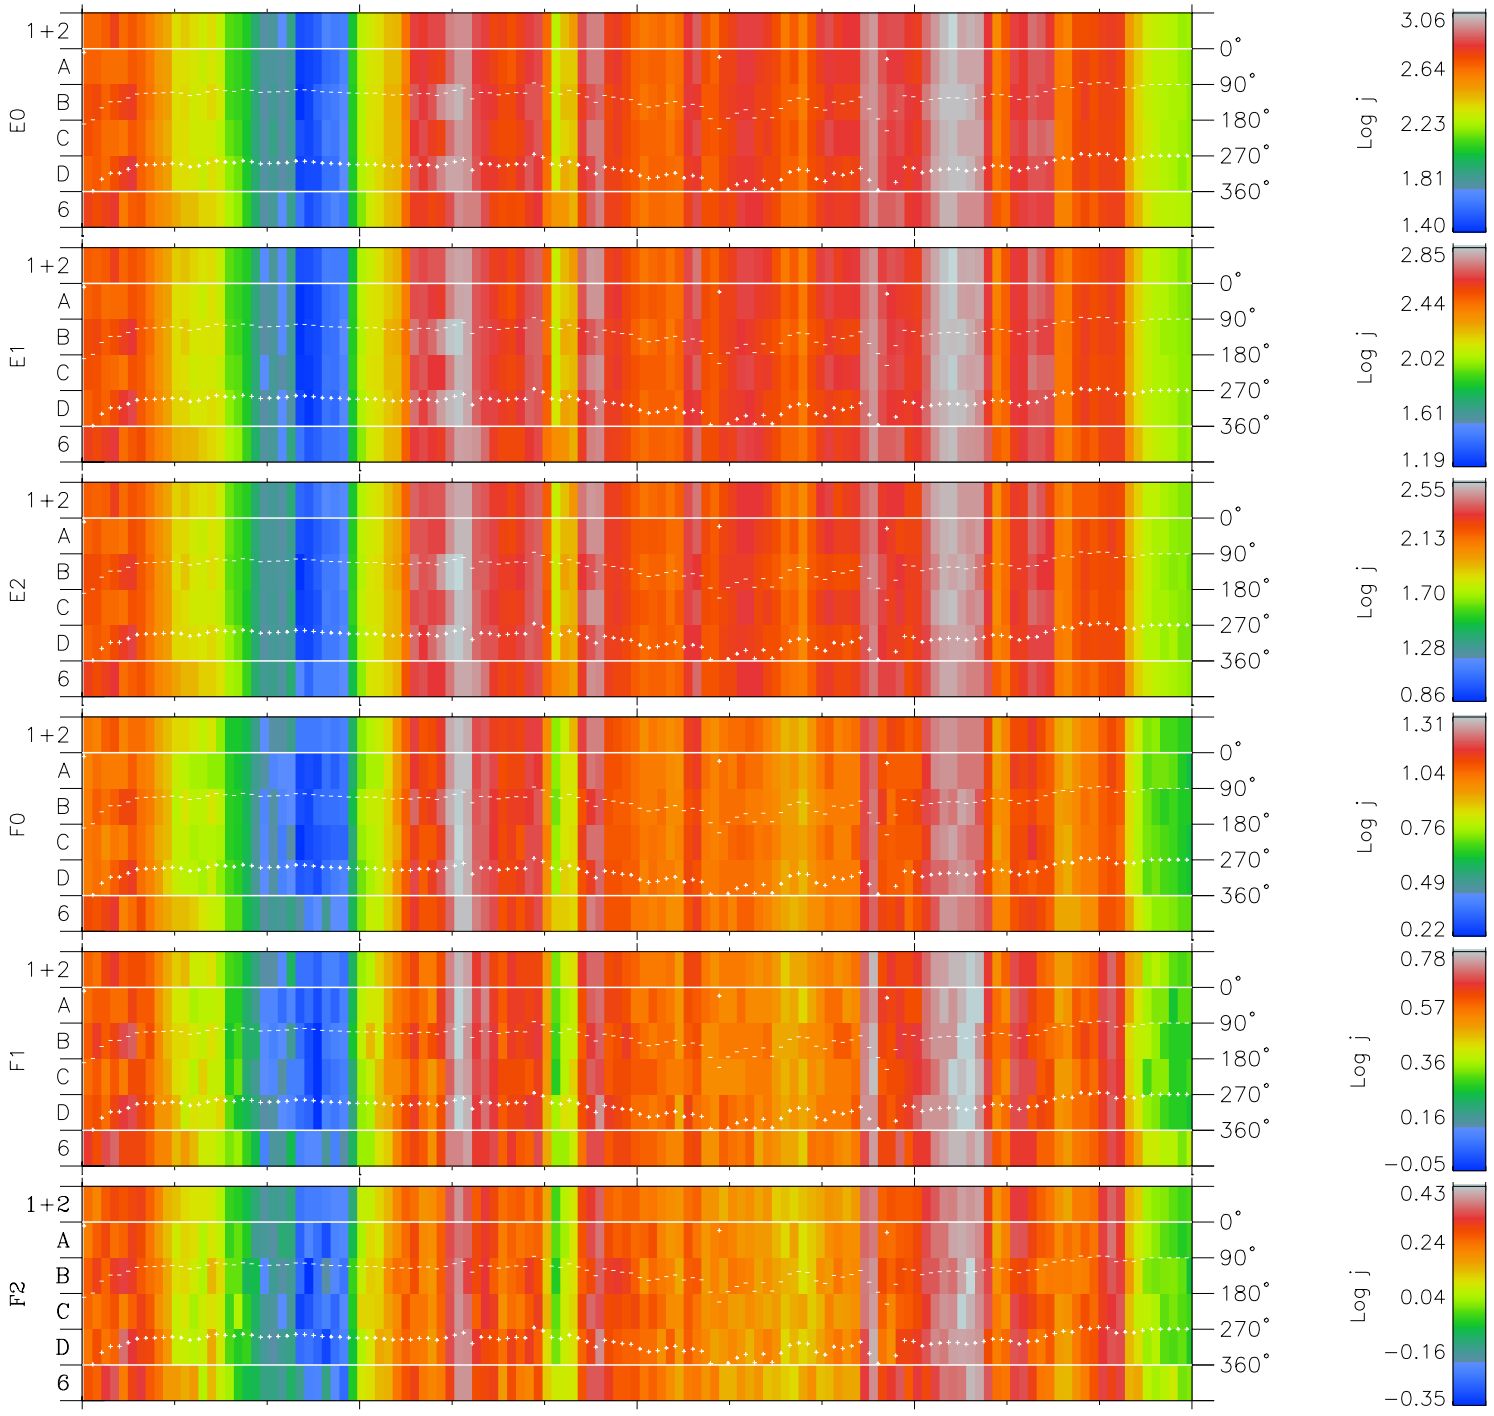

Galileo EPD Real Time Azimuth Anisotropies 96231

Software Version: RTAZIM_FLUX V 1.20
 Data Production: 06-03-00
 Plot Production: Fri Sep 14 08:26:25 2001
 Color File: wondr3
 Geofactor File: 1.1

00:00:00 1996-231	231-06	231-12	231-18	00:00:00 1996-232	
+	+	+	+	+	X JSE(R _j)
-50.42	-49.75	-49.08	-48.40	-47.72	Y JSE(R _j)
-99.93	-99.65	-99.35	-99.05	-98.73	Z JSE(R _j)
-5.15	-5.11	-5.06	-5.02	-4.97	

◇ = Jupiter look direction
 □ = Corotation look direction