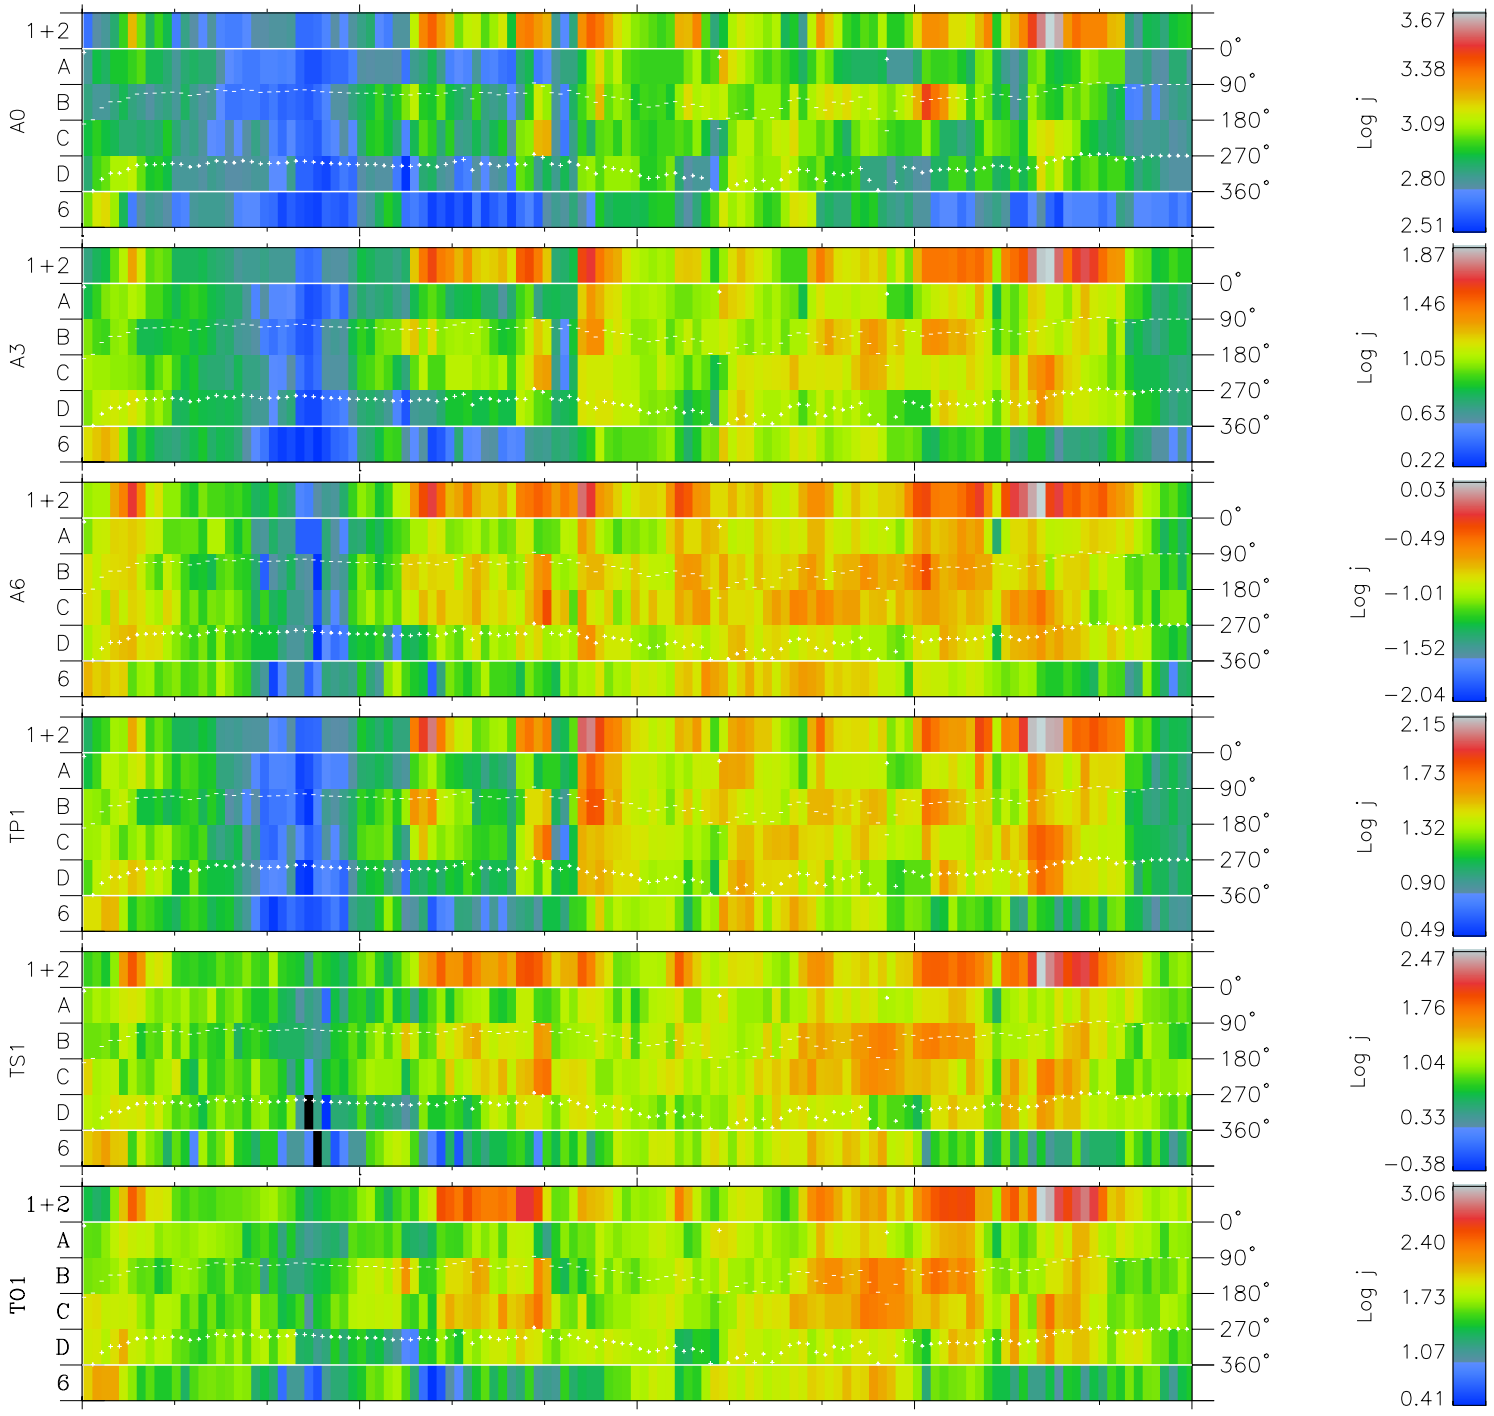

Galileo EPD Real Time Azimuth Anisotropies 96231

Software Version: RTAZIM_FLUX V 1.20
 Data Production: 06-03-00
 Plot Production: Fri Sep 14 08:26:19 2001
 Color File: wondr3
 Geofactor File: 1.1

00:00:00 1996-231	231-06	231-12	231-18	00:00:00 1996-232	
+	+	+	+	+	X JSE(R _j)
-50.42	-49.75	-49.08	-48.40	-47.72	Y JSE(R _j)
-99.93	-99.65	-99.35	-99.05	-98.73	Z JSE(R _j)
-5.15	-5.11	-5.06	-5.02	-4.97	

◇ = Jupiter look direction
 □ = Corotation look direction