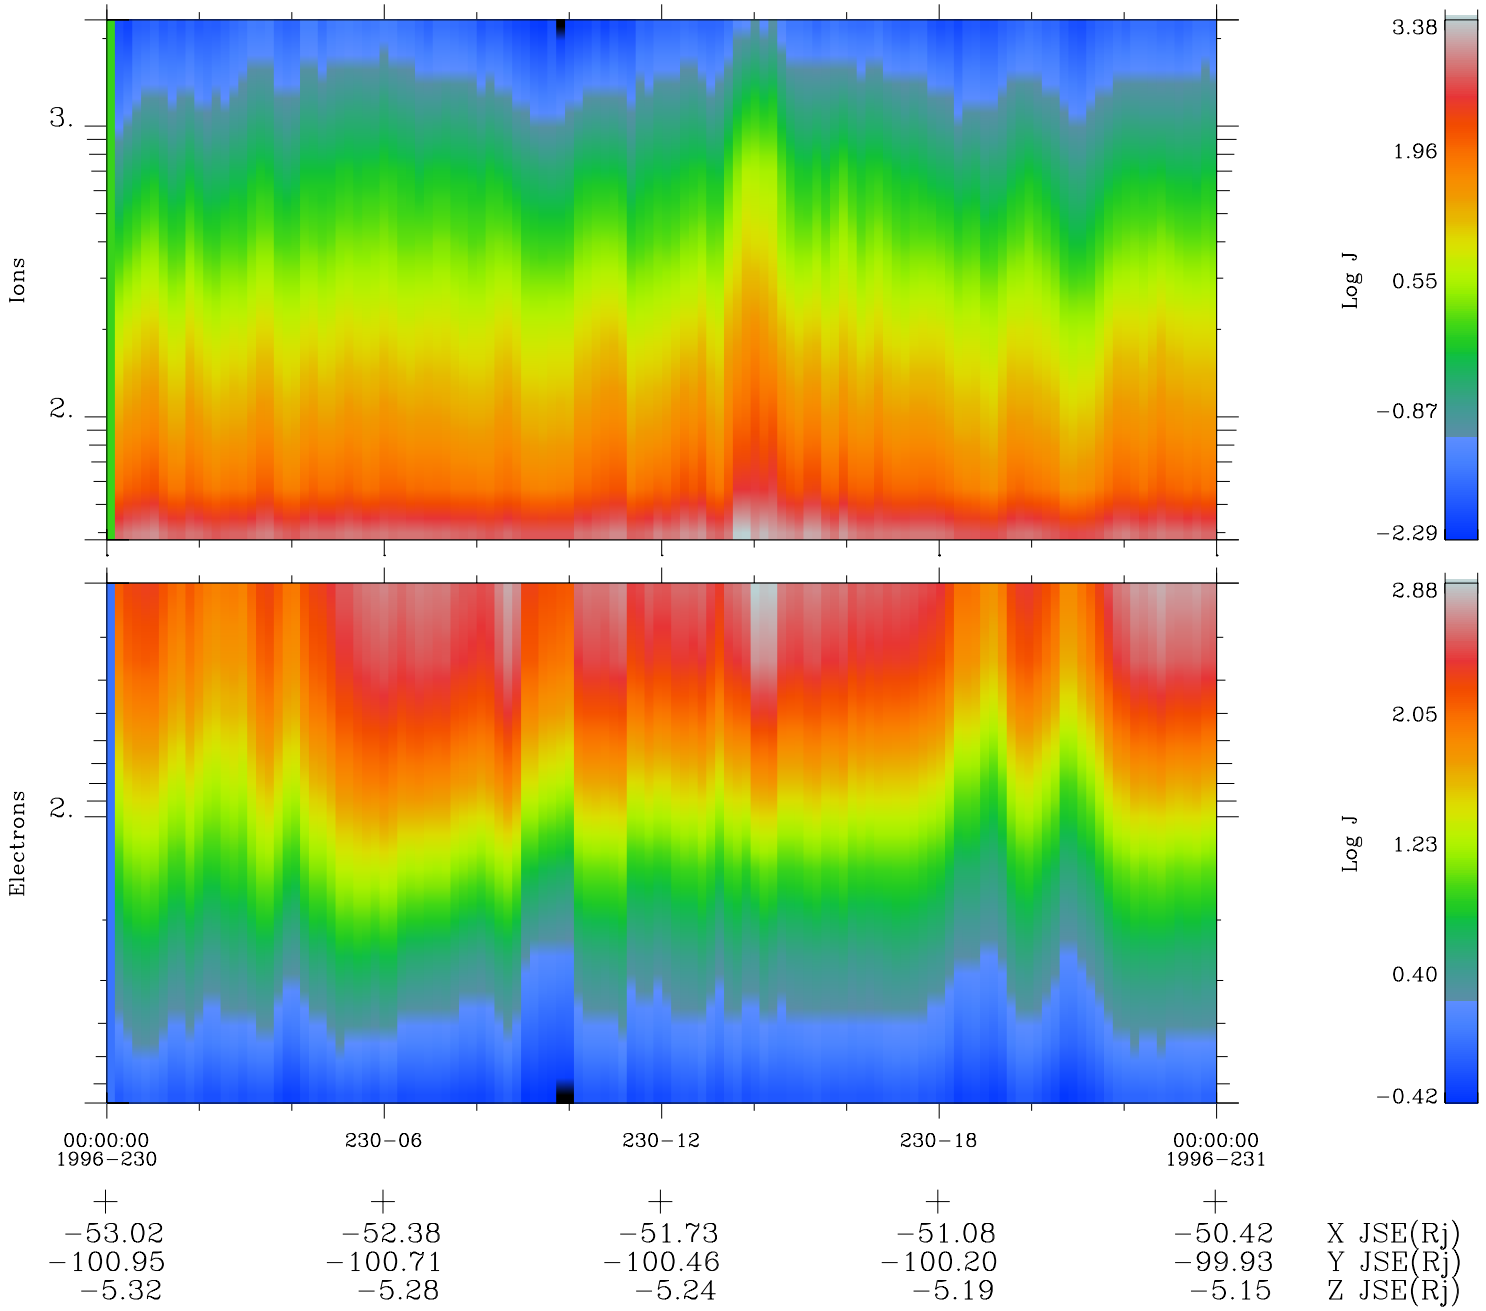

Galileo EPD Real Time Omni Spectrum 96230

Software Version: RTSPEC_OMNI V 1.20
 Data Production: 06-03-00
 Plot Production: Fri Sep 14 08:16:36 2001
 Color File: wondr3
 Geofactor File: 1.1

◇ = Jupiter look direction
 □ = Corotation look direction