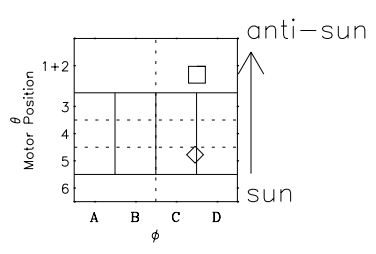

Galileo EPD Real Time Omni Spectrum 96230

Software Version: RTSPEC_OMNI V 1.20
 Data Production: 06-03-00
 Plot Production: Fri Sep 14 08:16:36 2001
 Color File: wondr3
 Geofactor File: 1.1

◇ = Jupiter look direction
 □ = Corotation look direction