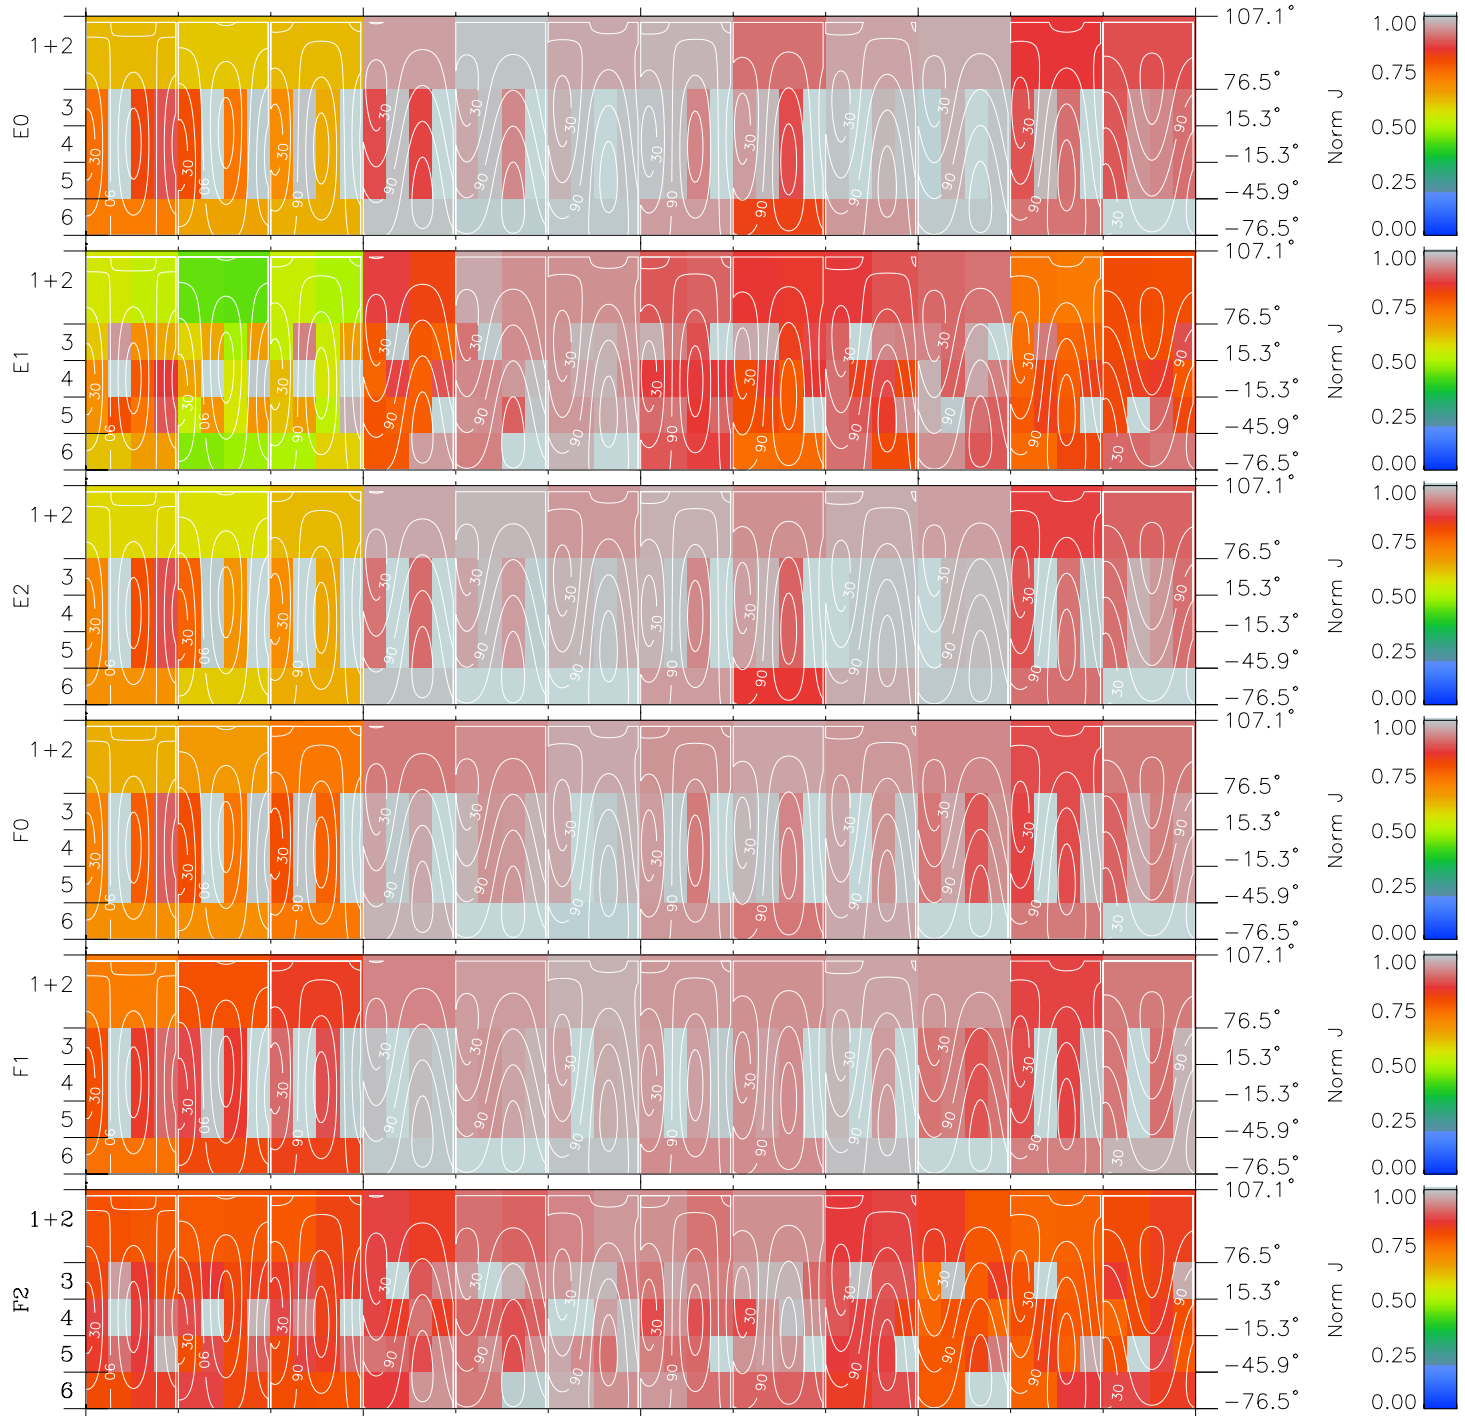

Galileo EPD Real Time All-Sky Anisotropies 96230

Software Version: RTSKY_NORM V 1.20
Data Production: 06-03-00
Plot Production: Fri Sep 14 08:17:21 2001
Color File: wondr3
Geofactor File: 1.1

00:00:00 1996-230	230-06	230-12	230-18	00:00:00 1996-231	
+	+	+	+	+	
-53.02	-52.38	-51.73	-51.08	-50.42	X JSE(R _j)
-100.95	-100.71	-100.46	-100.20	-99.93	Y JSE(R _j)
-5.32	-5.28	-5.24	-5.19	-5.15	Z JSE(R _j)

- ◇ = Jupiter look direction
- = Corotation look direction