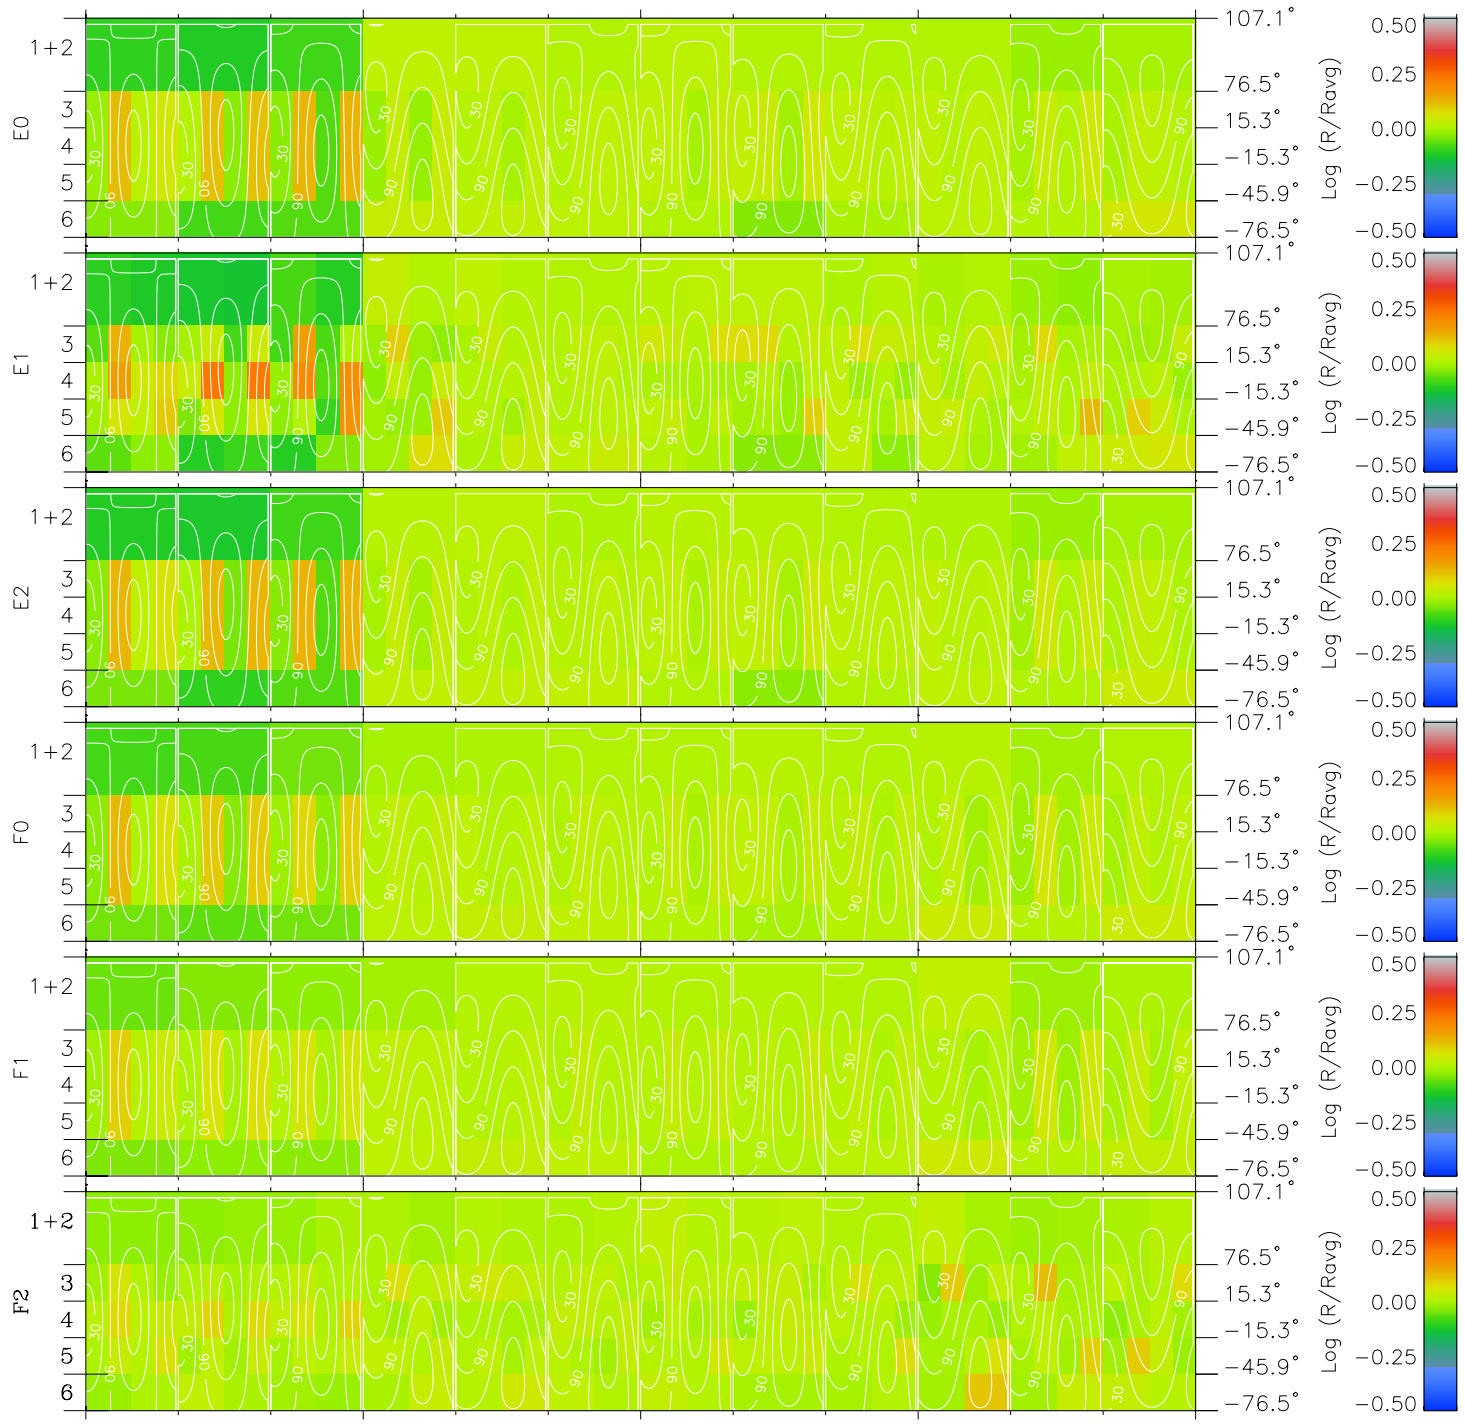

Galileo EPD Real Time All-Sky Anisotropies 96230

Software Version: RTSKY_MEAN V 1.20
 Data Production: 06-03-00
 Plot Production: Fri Sep 14 08:16:51 2001
 Color File: wondr3
 Geofactor File: 1.1

00:00:00 1996-230	230-06	230-12	230-18	00:00:00 1996-231	
+	+	+	+	+	
-53.02	-52.38	-51.73	-51.08	-50.42	X JSE(R _j)
-100.95	-100.71	-100.46	-100.20	-99.93	Y JSE(R _j)
-5.32	-5.28	-5.24	-5.19	-5.15	Z JSE(R _j)

- ◇ = Jupiter look direction
- = Corotation look direction