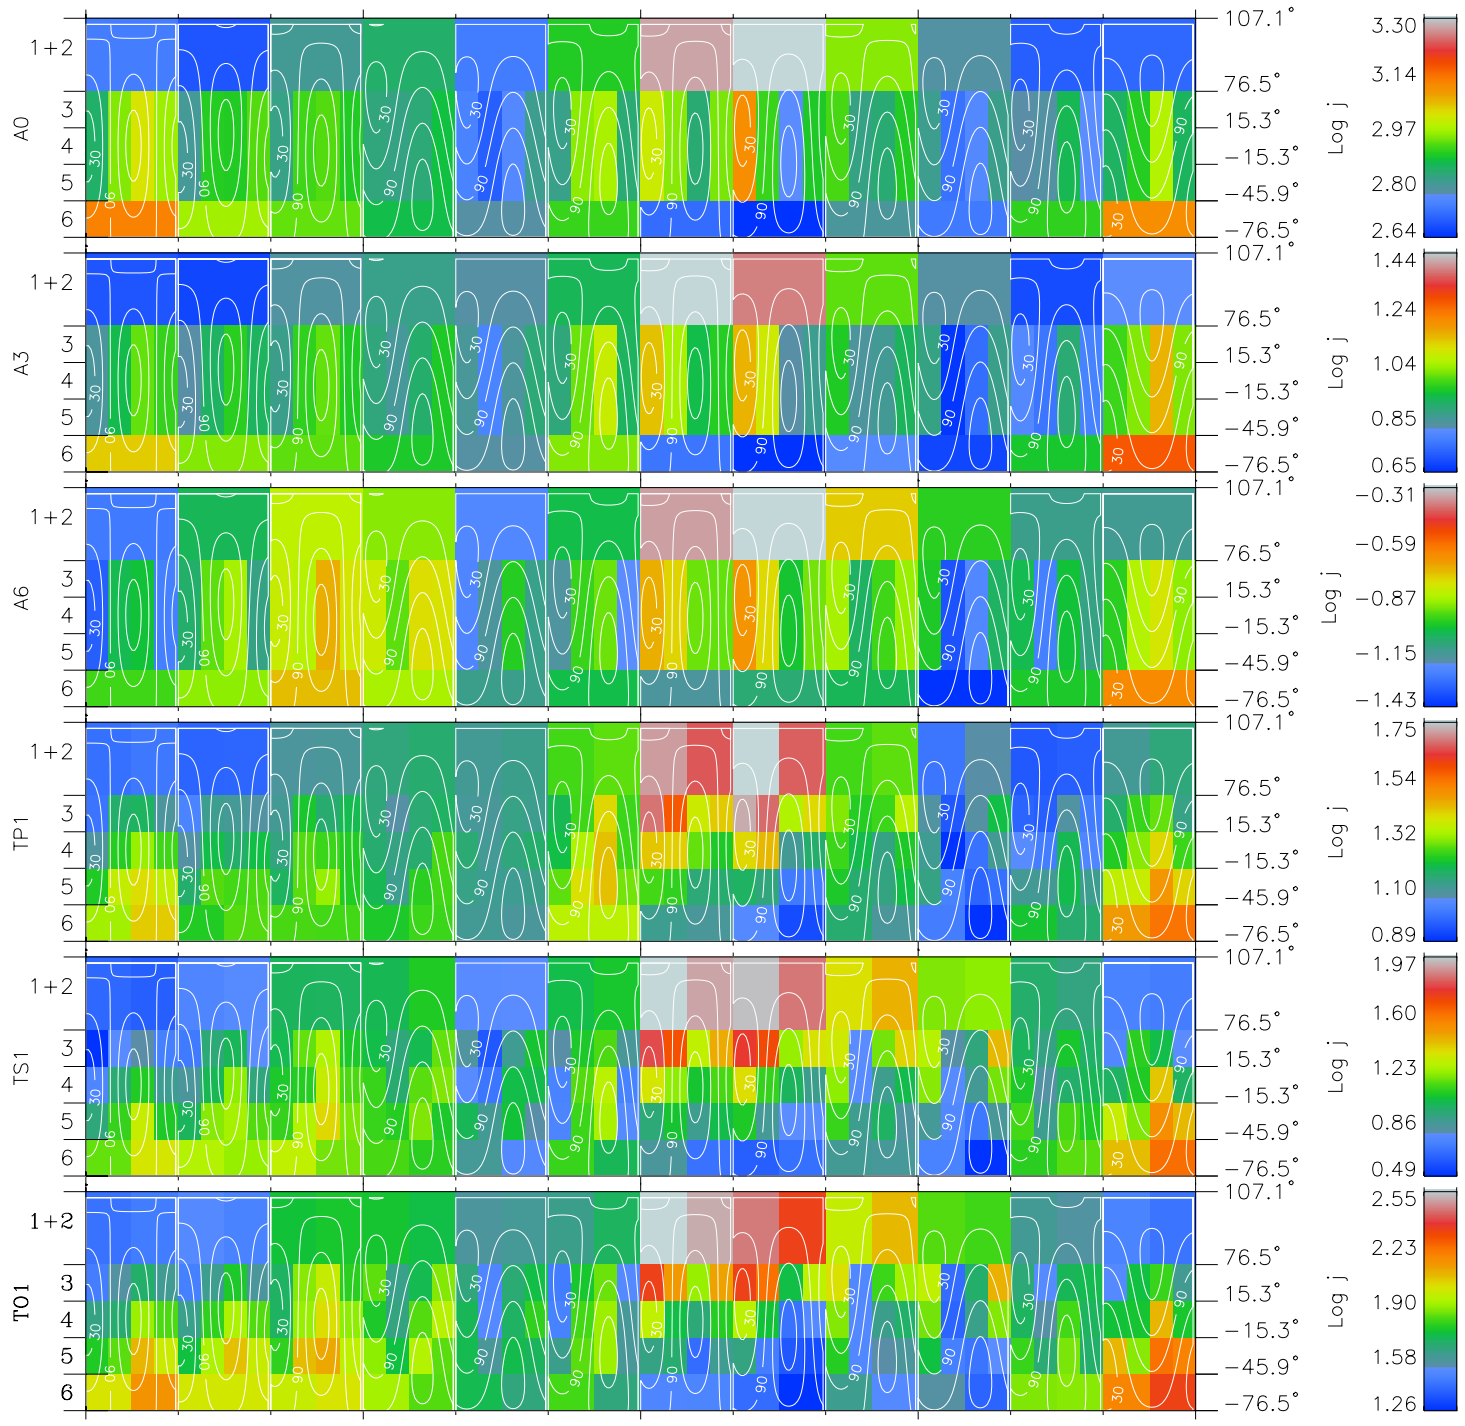

Galileo EPD Real Time All-Sky Anisotropies 96230

Software Version: RTSKY_FLUX V 1.20
Data Production: 06-03-00
Plot Production: Fri Sep 14 08:16:59 2001
Color File: wondr3
Geofactor File: 1.1

00:00:00 1996-230	230-06	230-12	230-18	00:00:00 1996-231	
+	+	+	+	+	X JSE(R _j)
-53.02	-52.38	-51.73	-51.08	-50.42	Y JSE(R _j)
-100.95	-100.71	-100.46	-100.20	-99.93	Z JSE(R _j)
-5.32	-5.28	-5.24	-5.19	-5.15	

- ◇ = Jupiter look direction
- = Corotation look direction