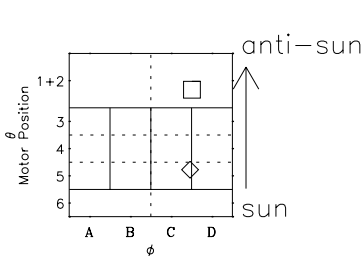

Galileo EPD Real-Time Six-Sector 96230

Software Version: RTLINE_R6 V 1.20
Data Production: 06-03-00
Plot Production: Fri Sep 14 08:18:43 2001

◇ = Jupiter look direction
□ = Corotation look direction