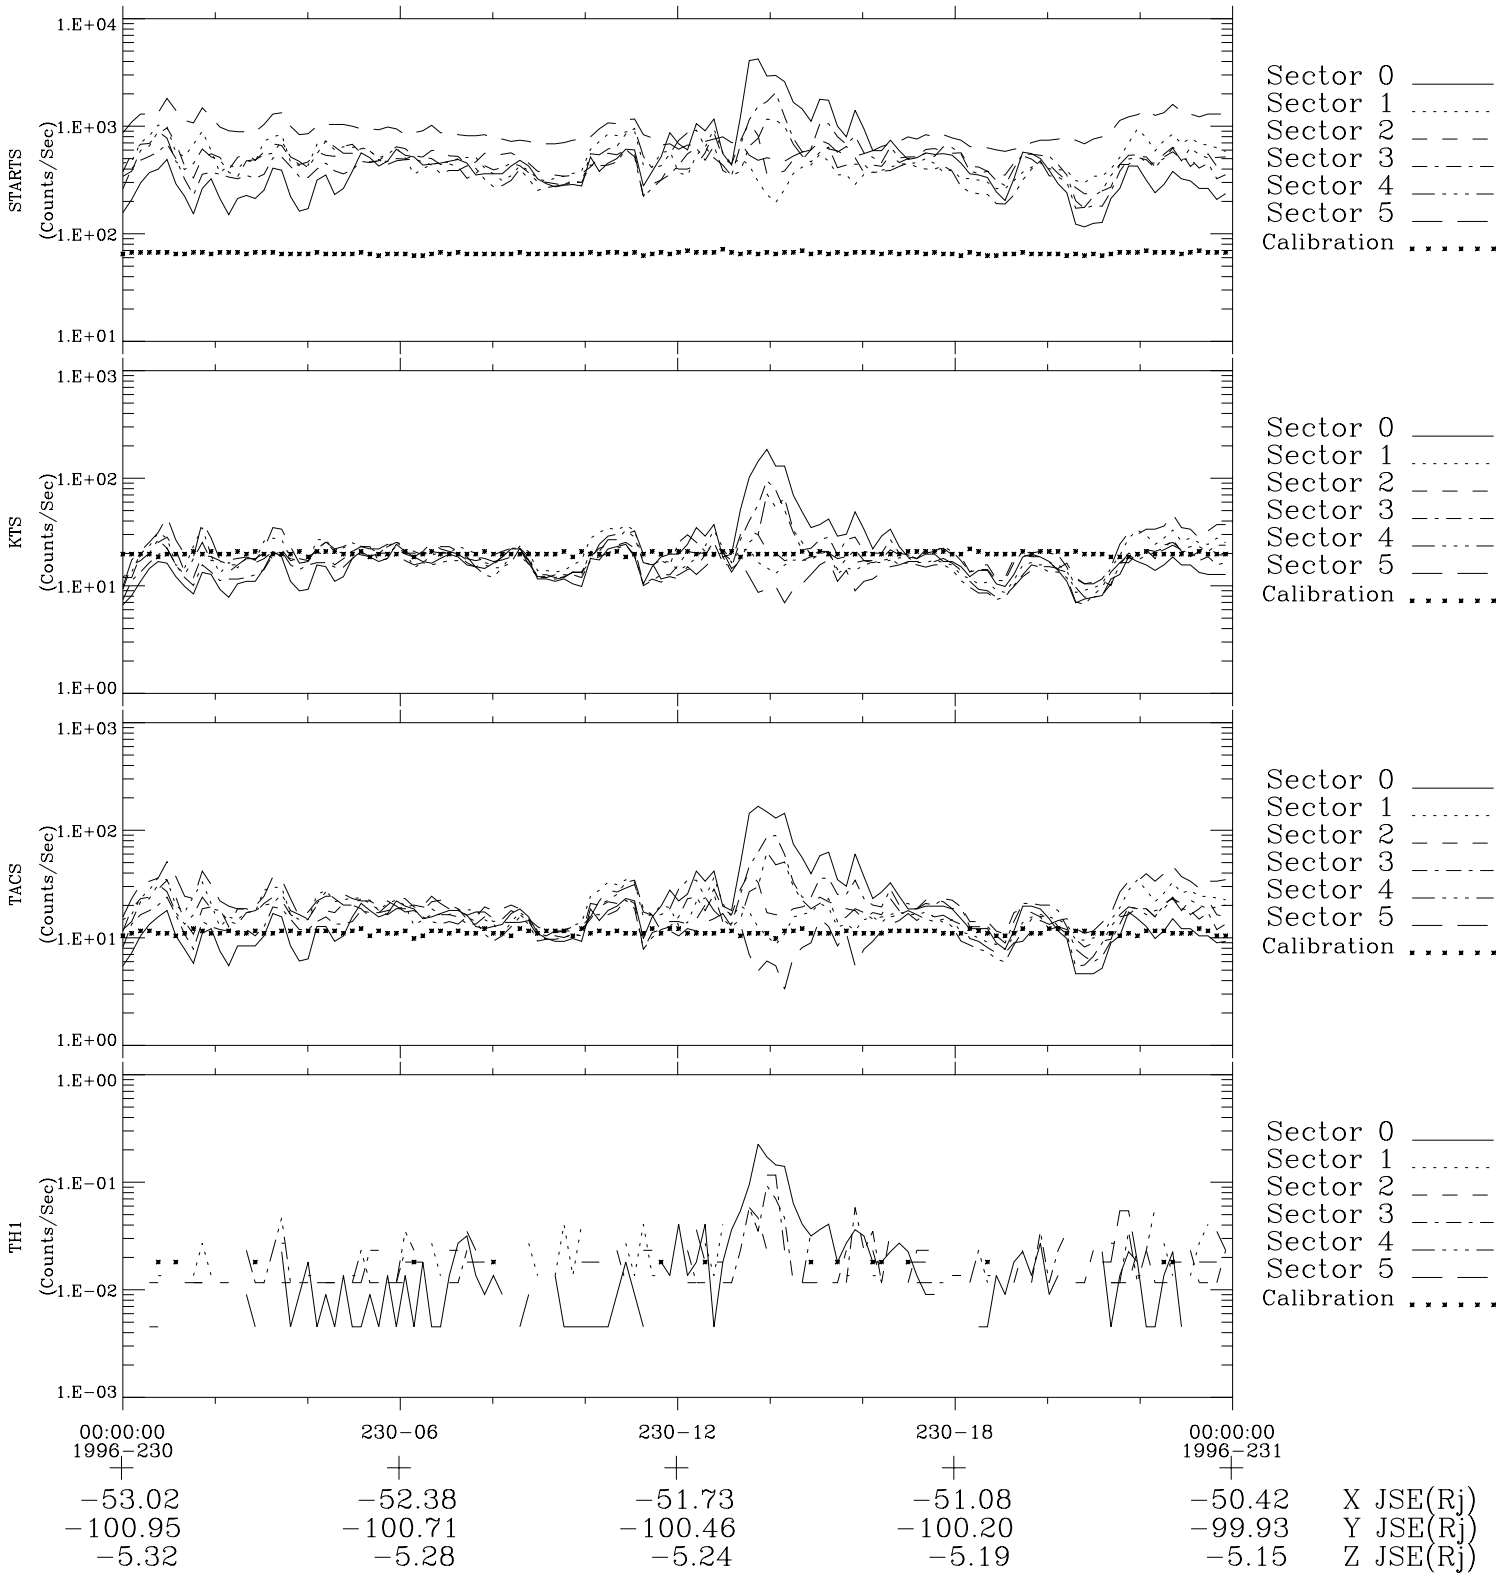

Galileo EPD Real-Time Six-Sector 96230

Software Version: RTLINE_R6 V 1.20
Data Production: 06-03-00
Plot Production: Fri Sep 14 08:18:43 2001

◇ = Jupiter look direction
□ = Corotation look direction