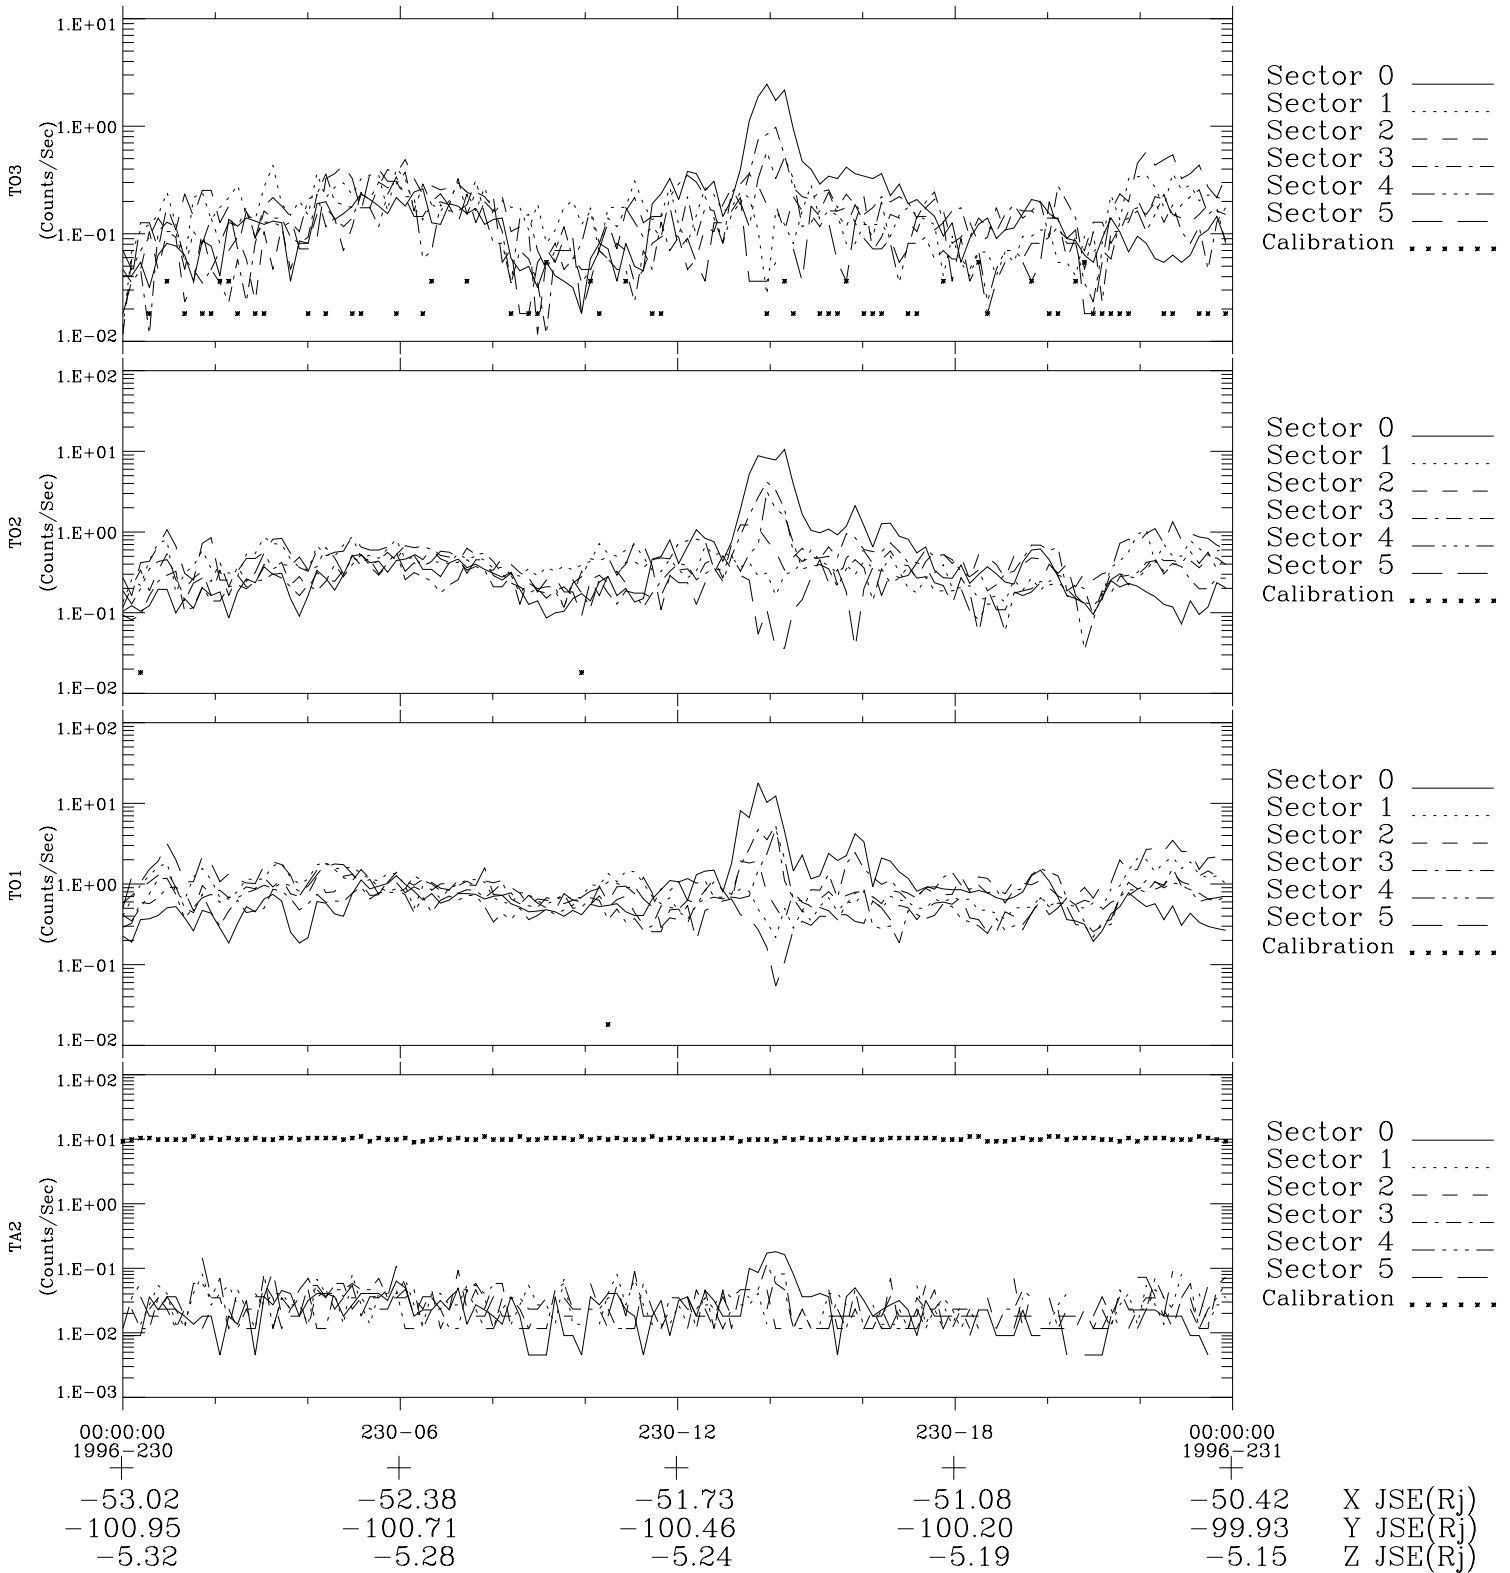

Galileo EPD Real-Time Six-Sector 96230

Software Version: RTLINE_R6 V 1.20
Data Production: 06-03-00
Plot Production: Fri Sep 14 08:18:42 2001

◇ = Jupiter look direction
□ = Corotation look direction