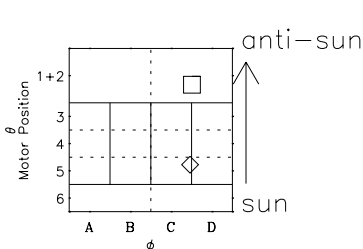

Galileo EPD Real-Time Six-Sector 96230

Software Version: RTLINE_R6 V 1.20
Data Production: 06-03-00
Plot Production: Fri Sep 14 08:18:42 2001

◇ = Jupiter look direction
□ = Corotation look direction