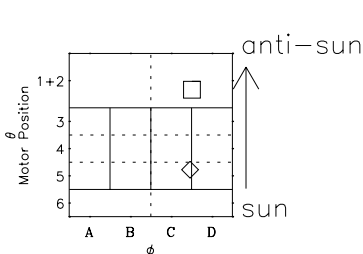

Galileo EPD Real-Time Six-Sector 96230

Software Version: RTLINE_R6 V 1.20
Data Production: 06-03-00
Plot Production: Fri Sep 14 08:18:41 2001

◇ = Jupiter look direction
□ = Corotation look direction