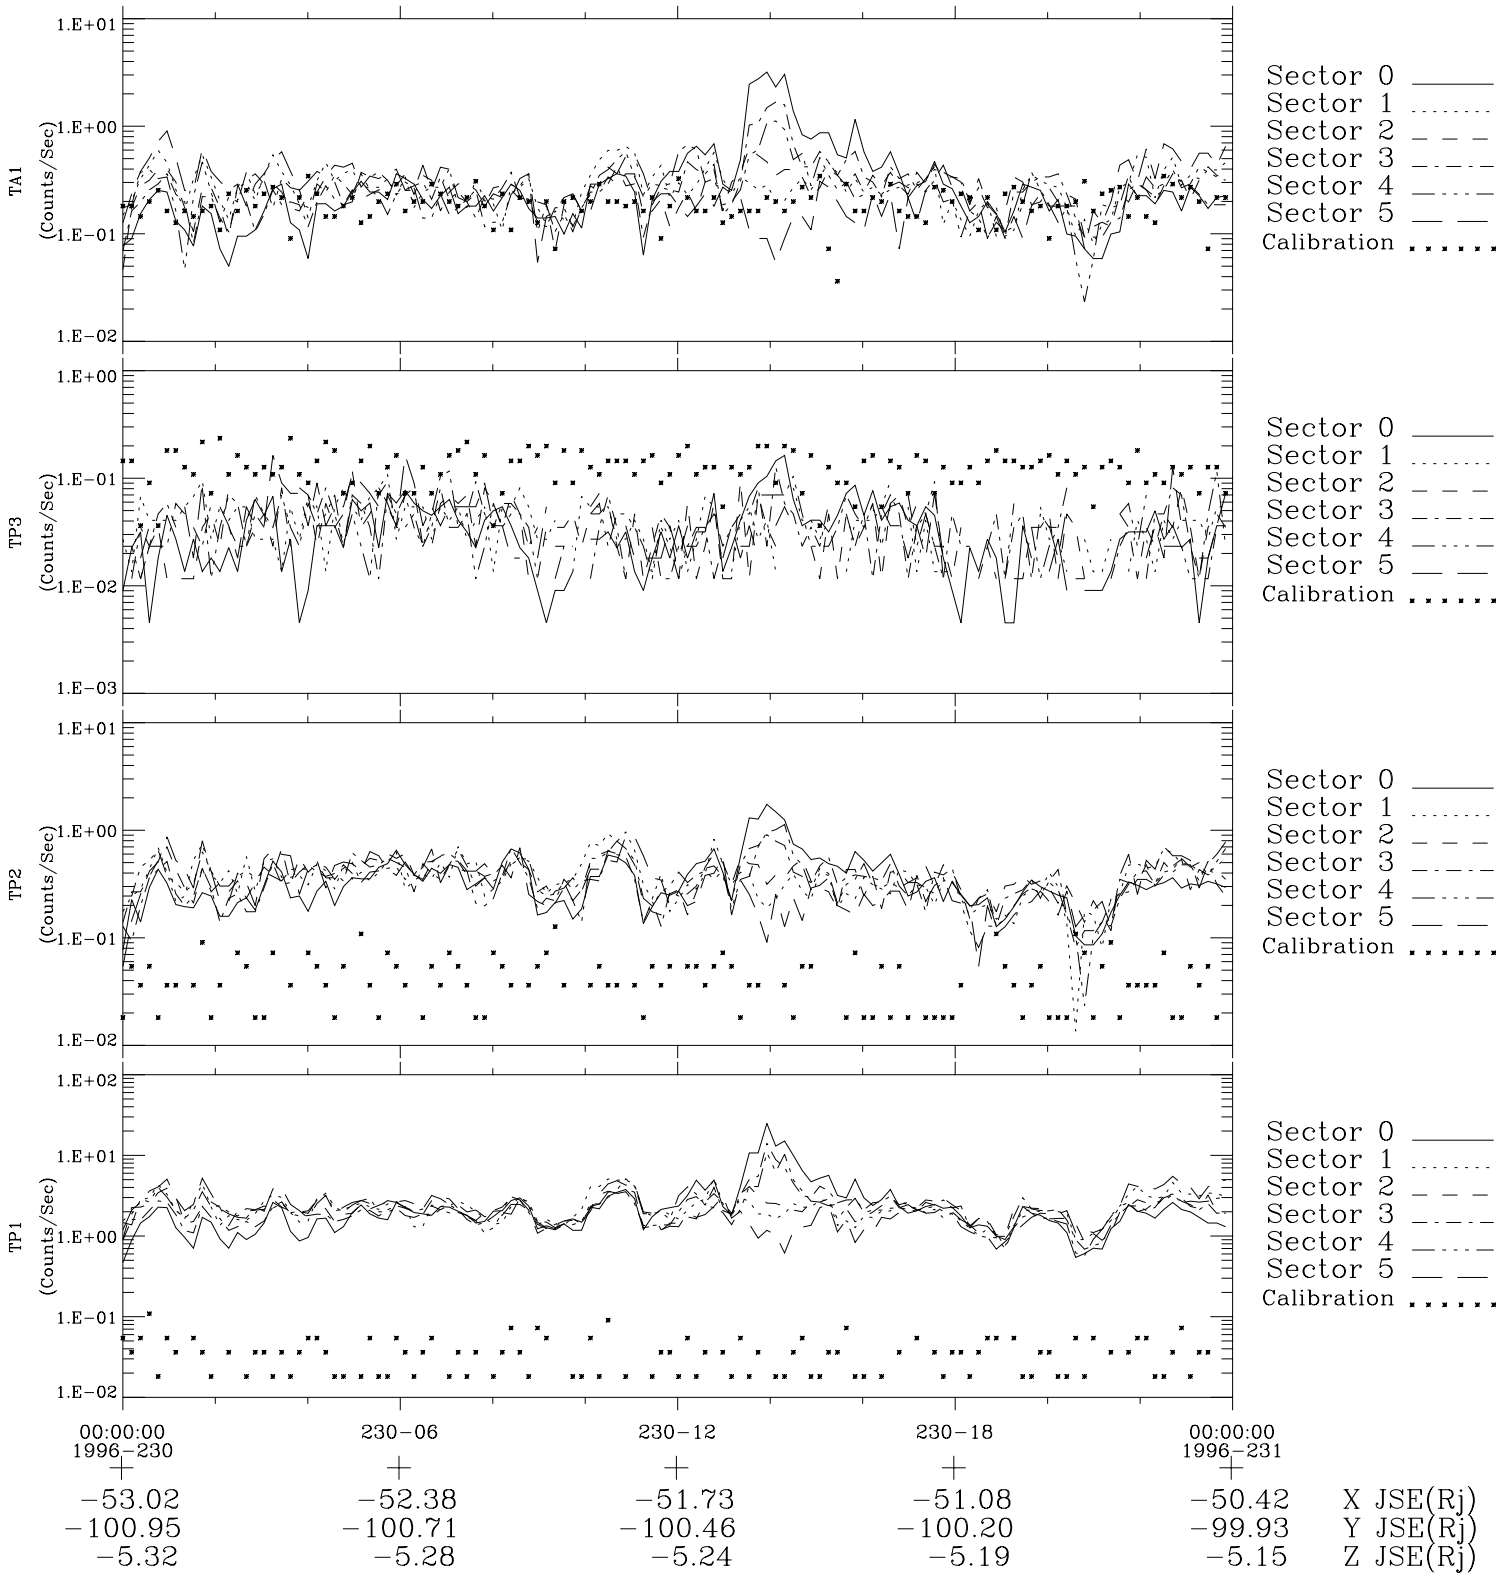

Galileo EPD Real-Time Six-Sector 96230

Software Version: RTLINE_R6 V 1.20
Data Production: 06-03-00
Plot Production: Fri Sep 14 08:18:41 2001

◇ = Jupiter look direction
□ = Corotation look direction