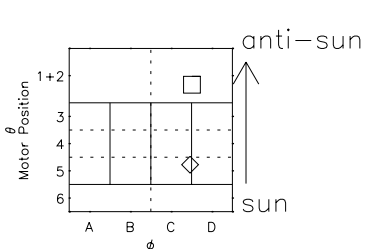

Galileo EPD Real Elevation Anisotropies 96230

Software Version: RTELEV_MEAN V 1.20
 Data Production: 06-03-00
 Plot Production: Fri Sep 14 08:17:33 2001
 Color File: wondr3
 Geofactor File: 1.1

- ◇ = Jupiter look direction
- = Corotation look direction