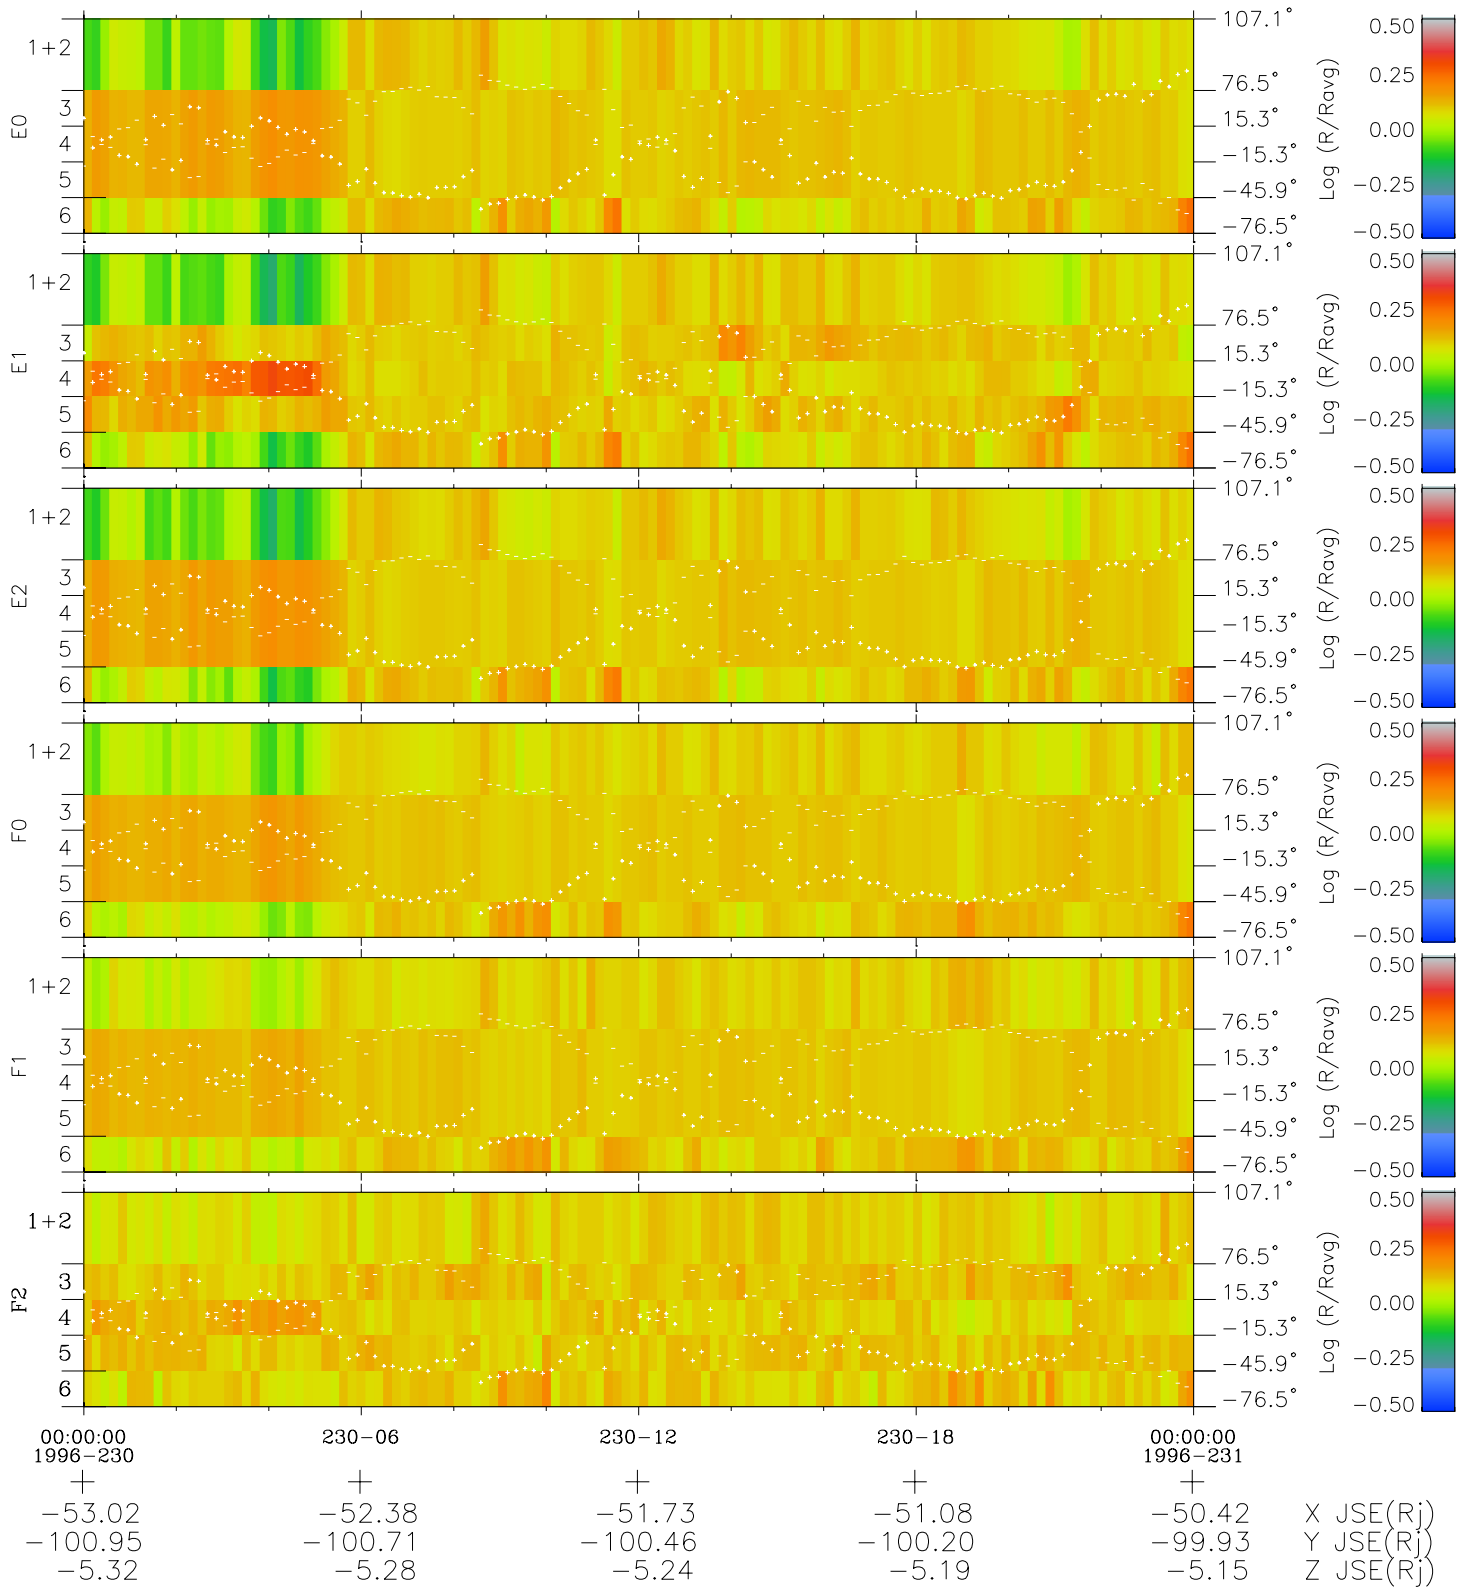

Galileo EPD Real Elevation Anisotropies 96230

Software Version: RTELEV_MEAN V 1.20
 Data Production: 06-03-00
 Plot Production: Fri Sep 14 08:17:33 2001
 Color File: wondr3
 Geofactor File: 1.1

- ◇ = Jupiter look direction
- = Corotation look direction