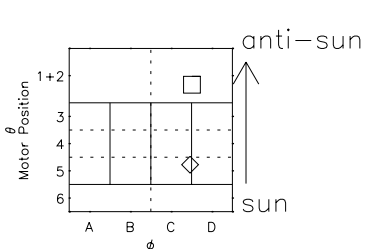

# Galileo EPD Real Elevation Anisotropies 96230

Software Version: RTELEV\_FLUX V 1.20  
Data Production: 06-03-00  
Plot Production: Fri Sep 14 08:17:44 2001  
Color File: wondr3  
Geofactor File: 1.1

- ◇ = Jupiter look direction
- = Corotation look direction