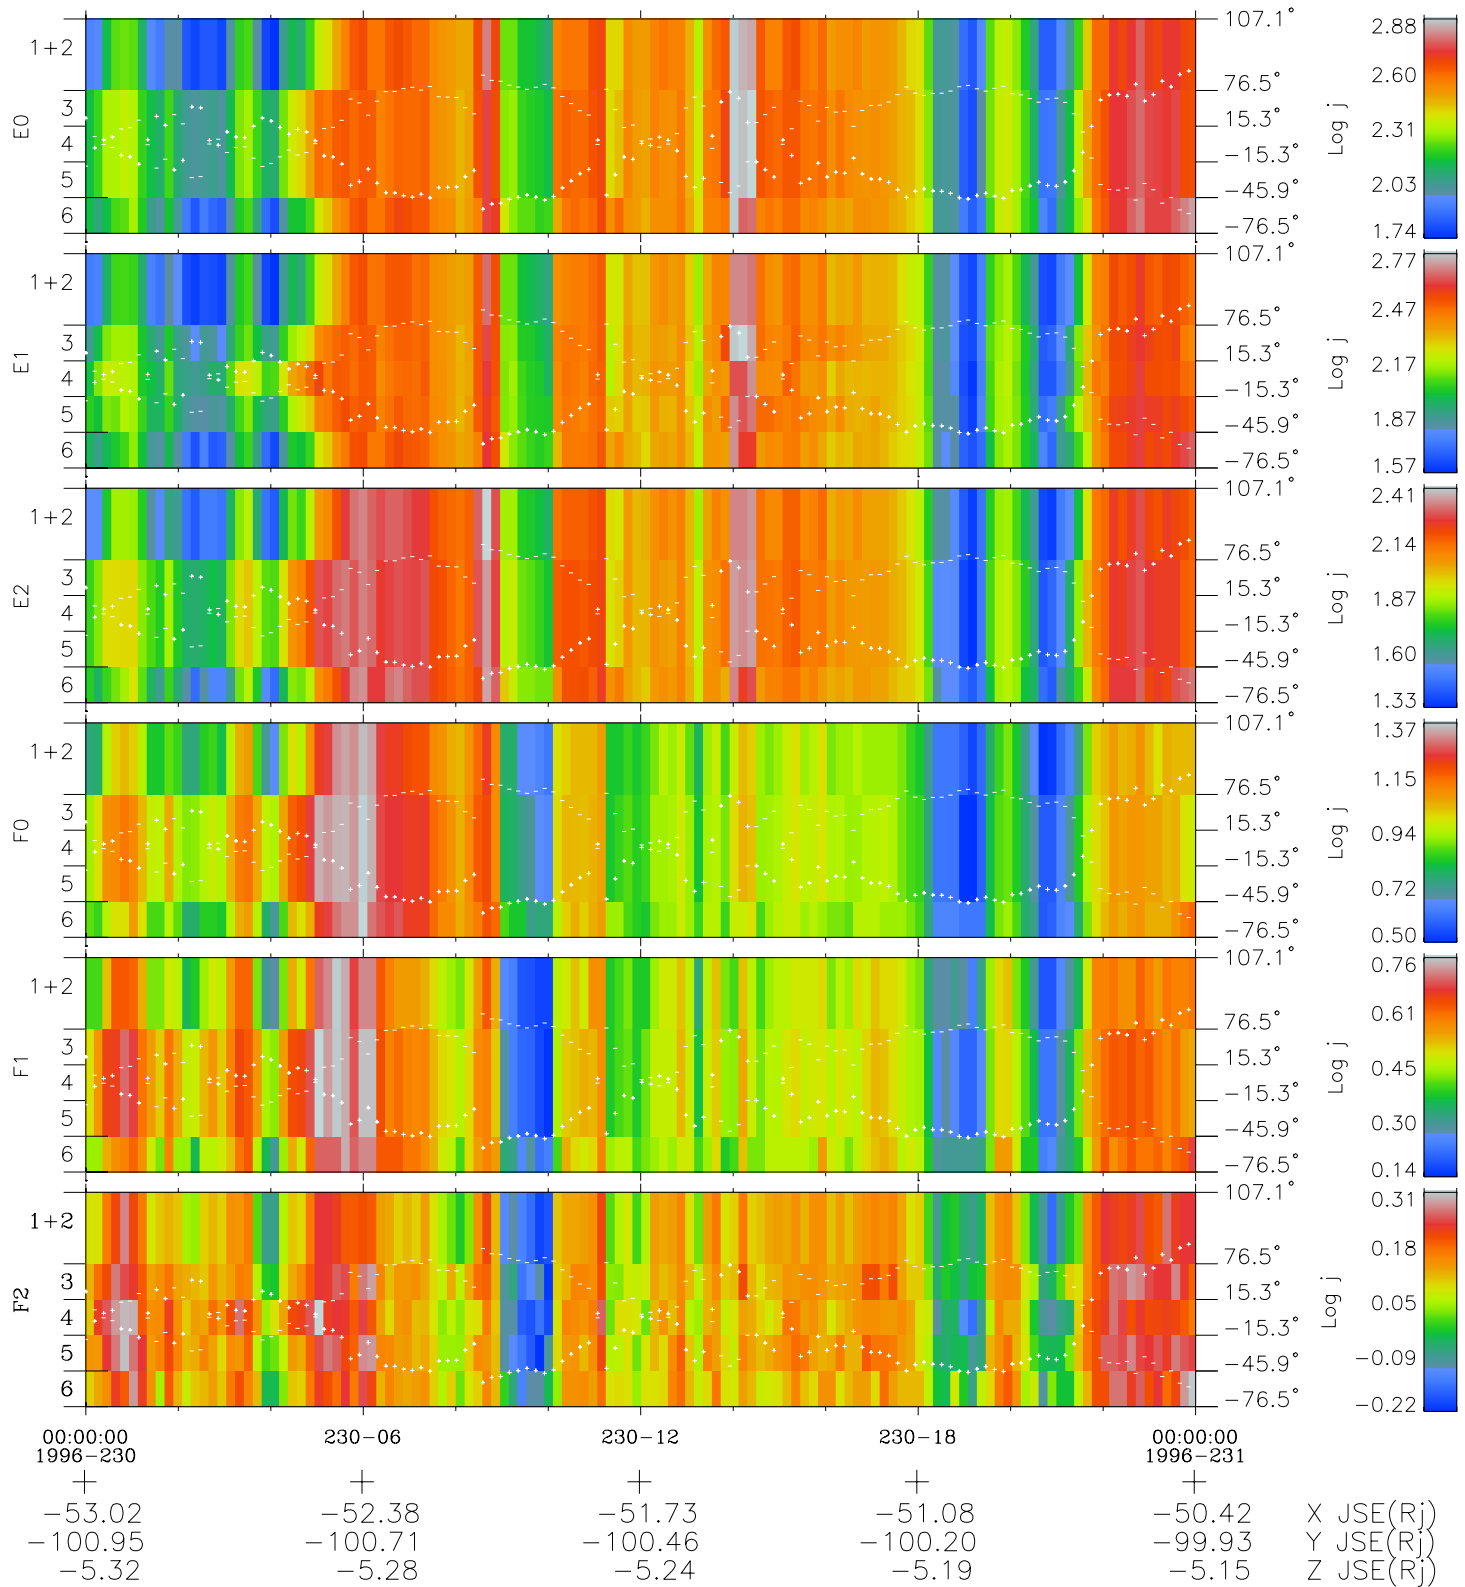

# Galileo EPD Real Elevation Anisotropies 96230

Software Version: RTELEV\_FLUX V 1.20  
Data Production: 06-03-00  
Plot Production: Fri Sep 14 08:17:44 2001  
Color File: wondr3  
Geofactor File: 1.1

- ◇ = Jupiter look direction
- = Corotation look direction