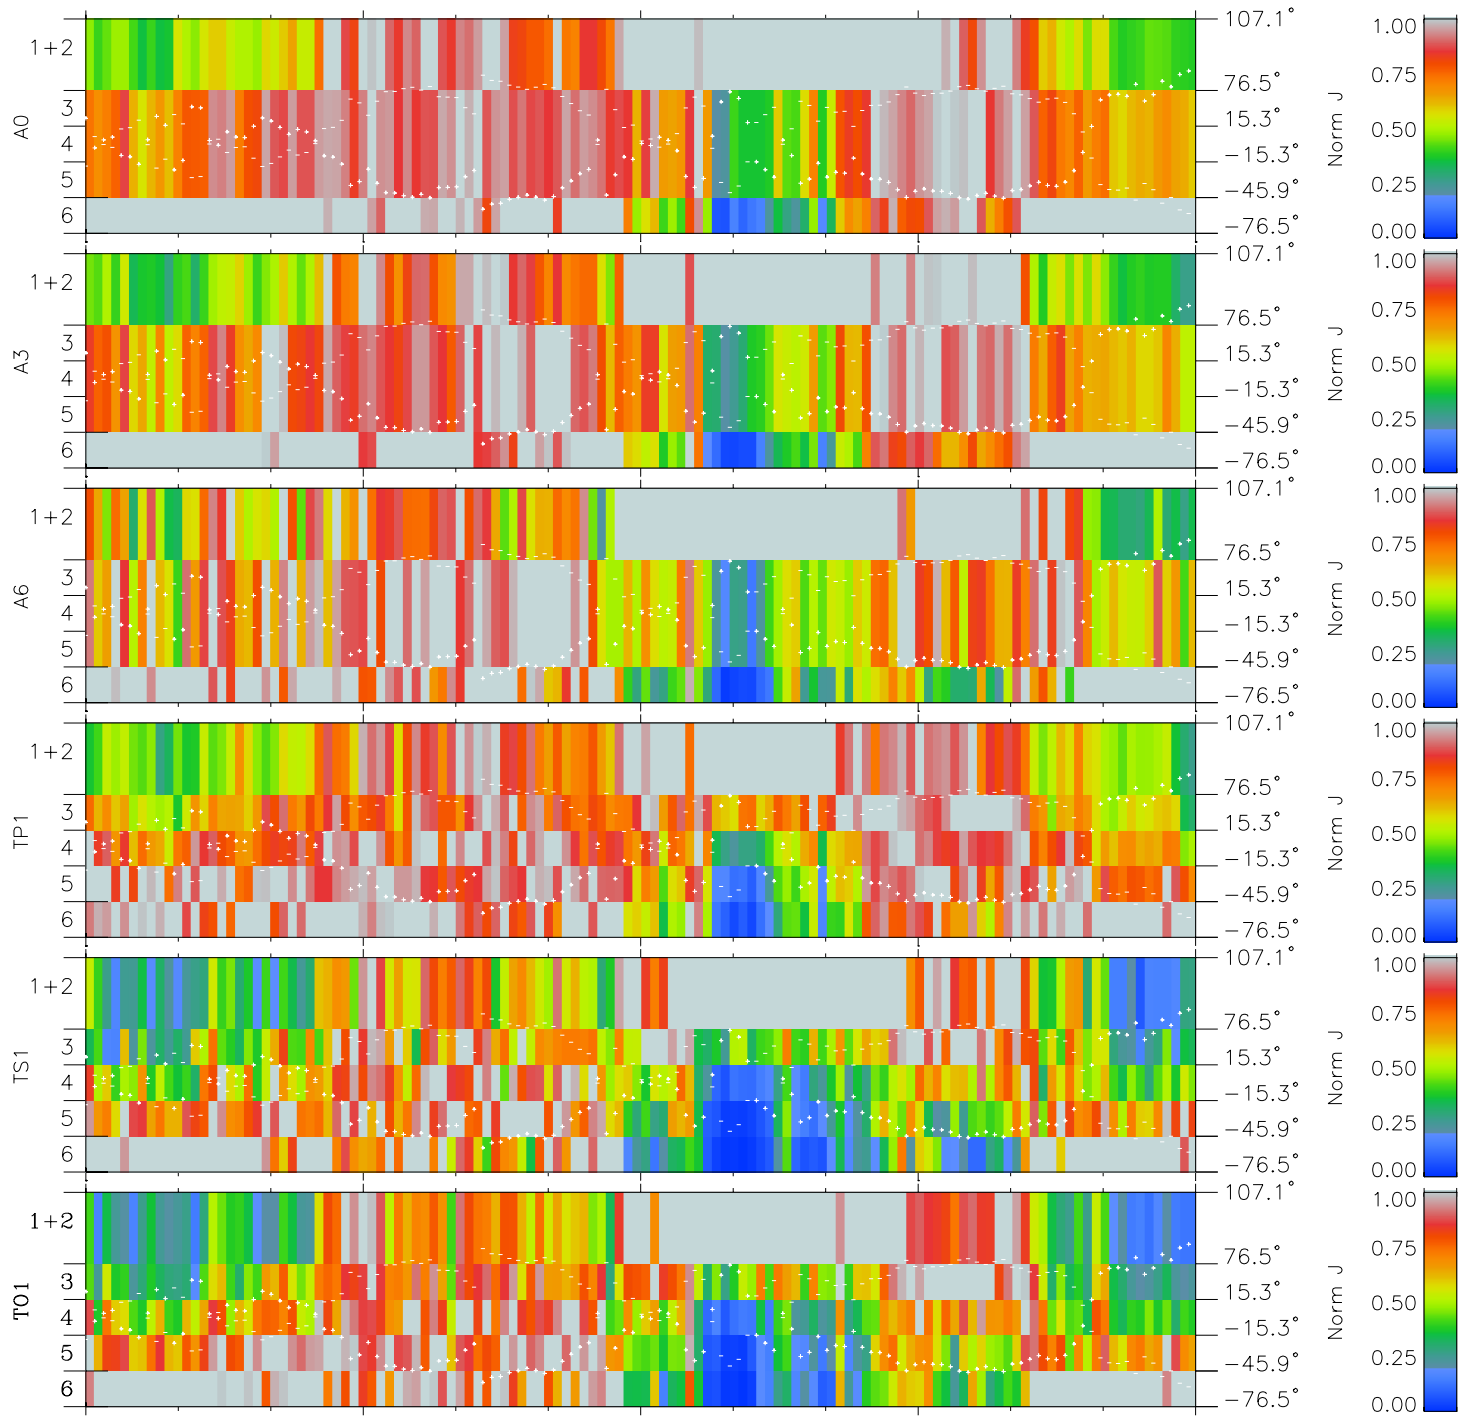

Galileo EPD Real Elevation Anisotropies 96230

Software Version: RTELEV_NORM V 1.20
Data Production: 06-03-00
Plot Production: Fri Sep 14 08:17:50 2001
Color File: wondr3
Geofactor File: 1.1

00:00:00 1996-230	230-06	230-12	230-18	00:00:00 1996-231	
+	+	+	+	+	
-53.02	-52.38	-51.73	-51.08	-50.42	X JSE(R _j)
-100.95	-100.71	-100.46	-100.20	-99.93	Y JSE(R _j)
-5.32	-5.28	-5.24	-5.19	-5.15	Z JSE(R _j)

- ◇ = Jupiter look direction
- = Corotation look direction