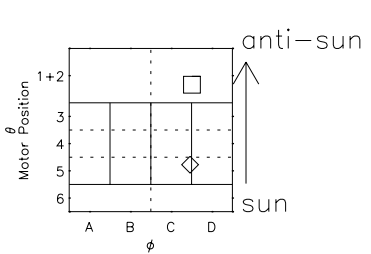

Galileo EPD Real Elevation Anisotropies 96230

Software Version: RTELEV_NORM V 1.20
Data Production: 06-03-00
Plot Production: Fri Sep 14 08:17:50 2001
Color File: wondr3
Geofactor File: 1.1

00:00:00 1996-230	230-06	230-12	230-18	00:00:00 1996-231	
+	+	+	+	+	
-53.02	-52.38	-51.73	-51.08	-50.42	X JSE(R _j)
-100.95	-100.71	-100.46	-100.20	-99.93	Y JSE(R _j)
-5.32	-5.28	-5.24	-5.19	-5.15	Z JSE(R _j)

- ◇ = Jupiter look direction
- = Corotation look direction