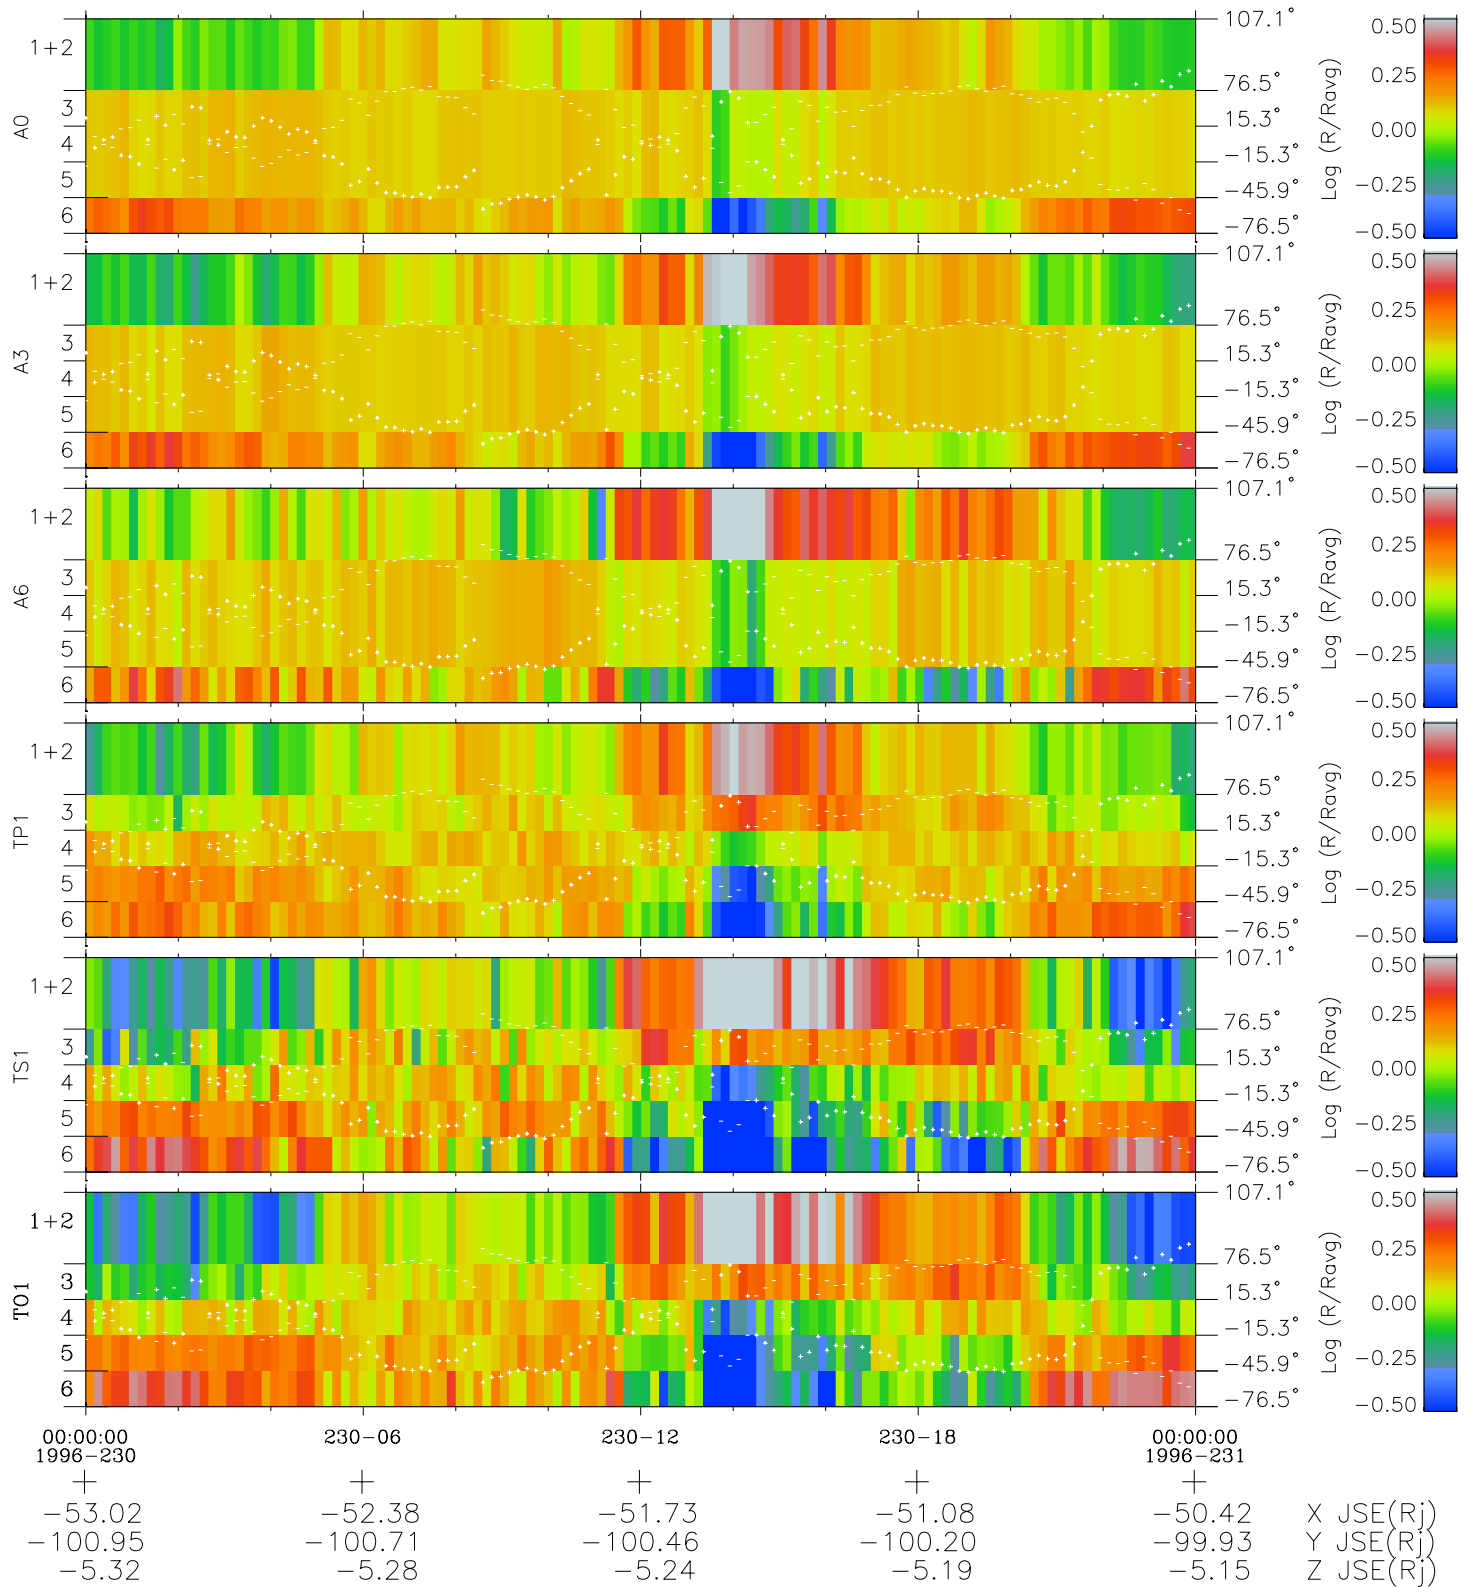

# Galileo EPD Real Elevation Anisotropies 96230

Software Version: RTELEV\_MEAN V 1.20  
 Data Production: 06-03-00  
 Plot Production: Fri Sep 14 08:17:27 2001  
 Color File: wondr3  
 Geofactor File: 1.1

- ◇ = Jupiter look direction
- = Corotation look direction