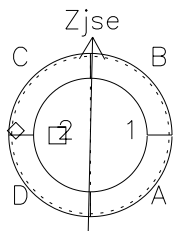

Galileo EPD Real Time Azimuth Anisotropies 96230

Software Version: RTAZIM_MEAN V 1.20
 Data Production: 06-03-00
 Plot Production: Fri Sep 14 08:18:08 2001
 Color File: wondr3
 Geofactor File: 1.1

\diamond = Jupiter look direction
 \square = Corotation look direction