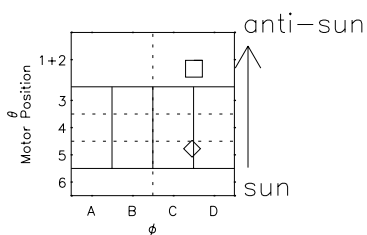

Galileo EPD Real Time Azimuth Anisotropies 96230

Software Version: RTAZIM_MEAN V 1.20
 Data Production: 06-03-00
 Plot Production: Fri Sep 14 08:18:08 2001
 Color File: wondr3
 Geofactor File: 1.1

\diamond = Jupiter look direction
 \square = Corotation look direction