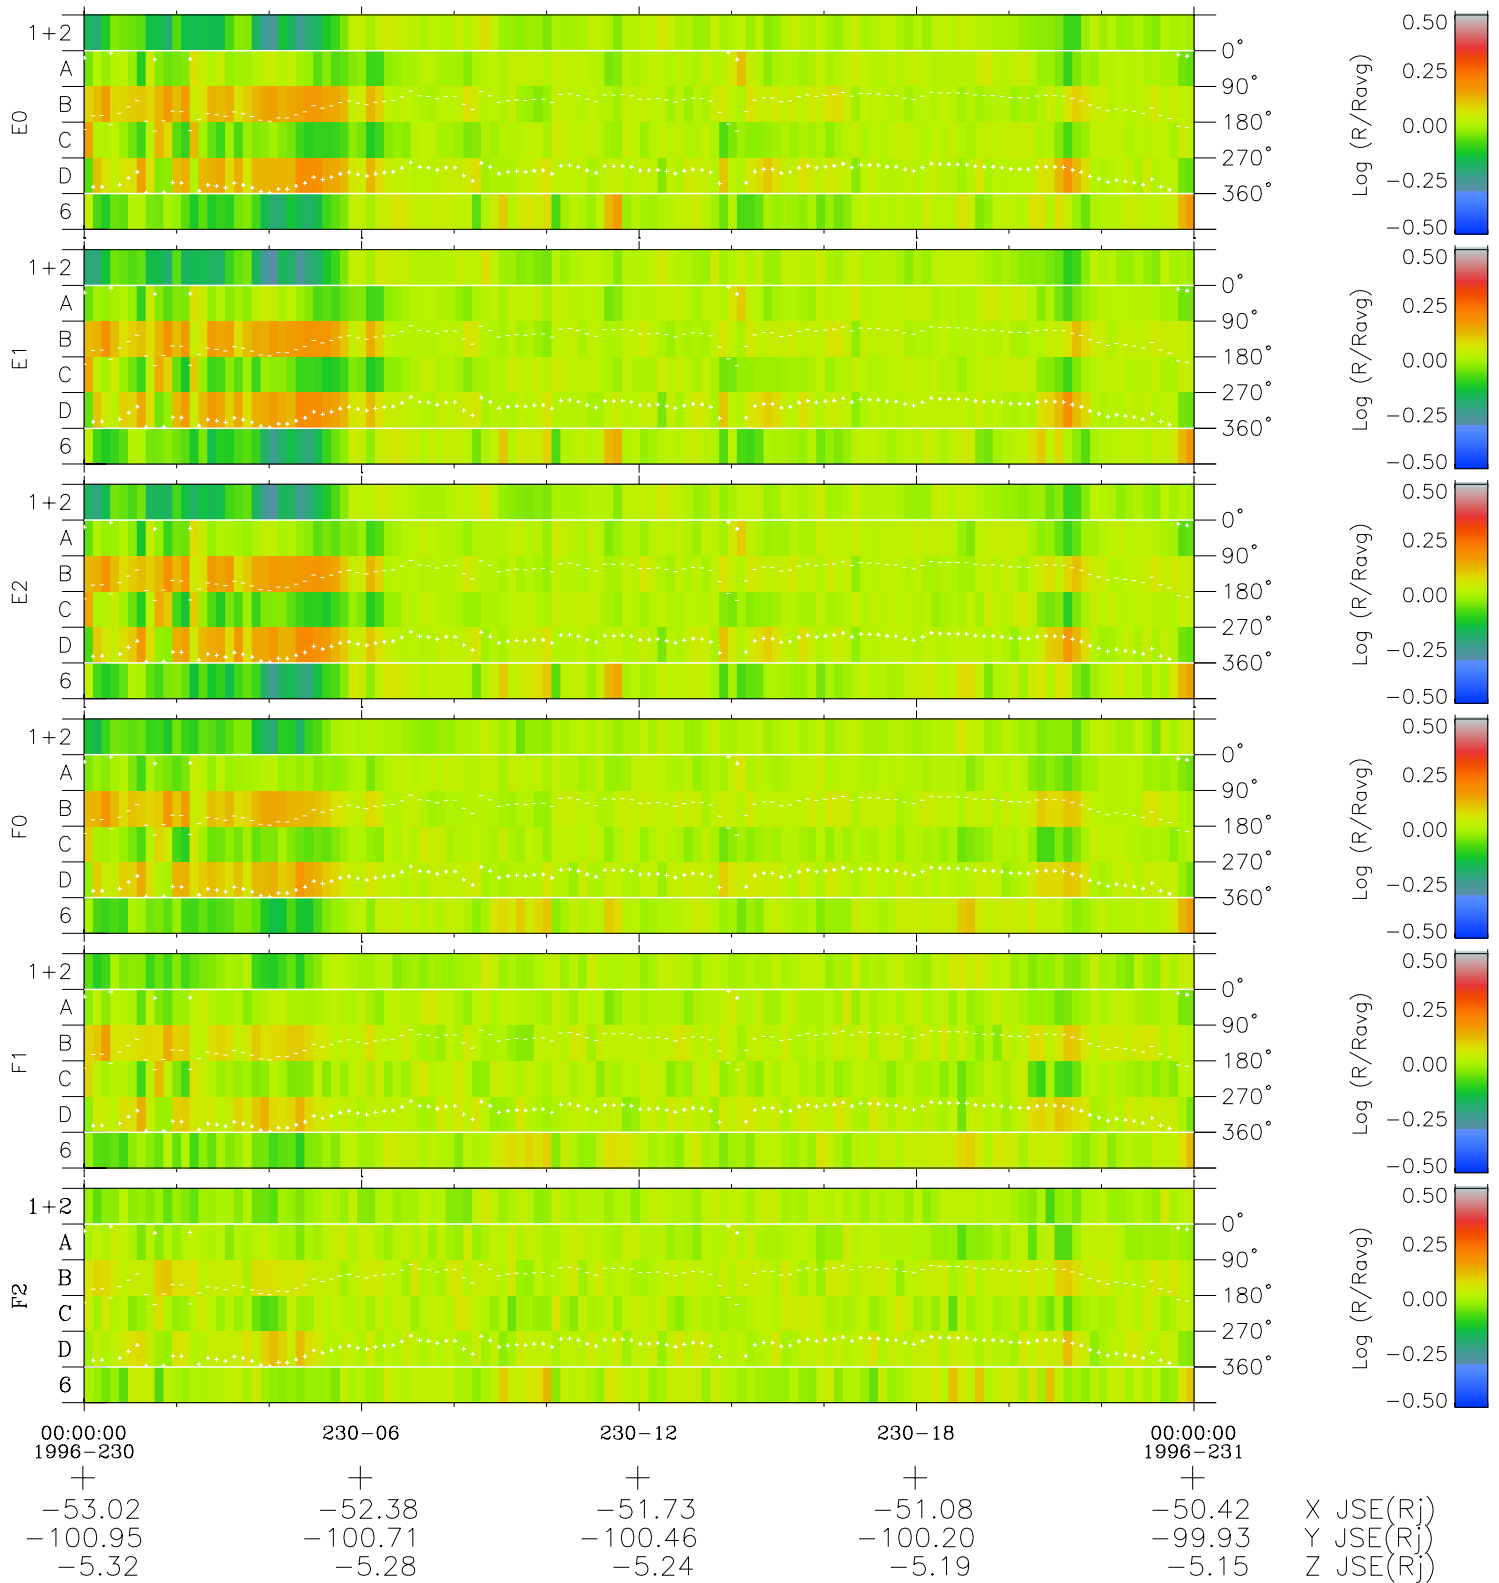

Galileo EPD Real Time Azimuth Anisotropies 96230

Software Version: RTAZIM_MEAN V 1.20
 Data Production: 06-03-00
 Plot Production: Fri Sep 14 08:18:08 2001
 Color File: wondr3
 Geofactor File: 1.1

\diamond = Jupiter look direction
 \square = Corotation look direction