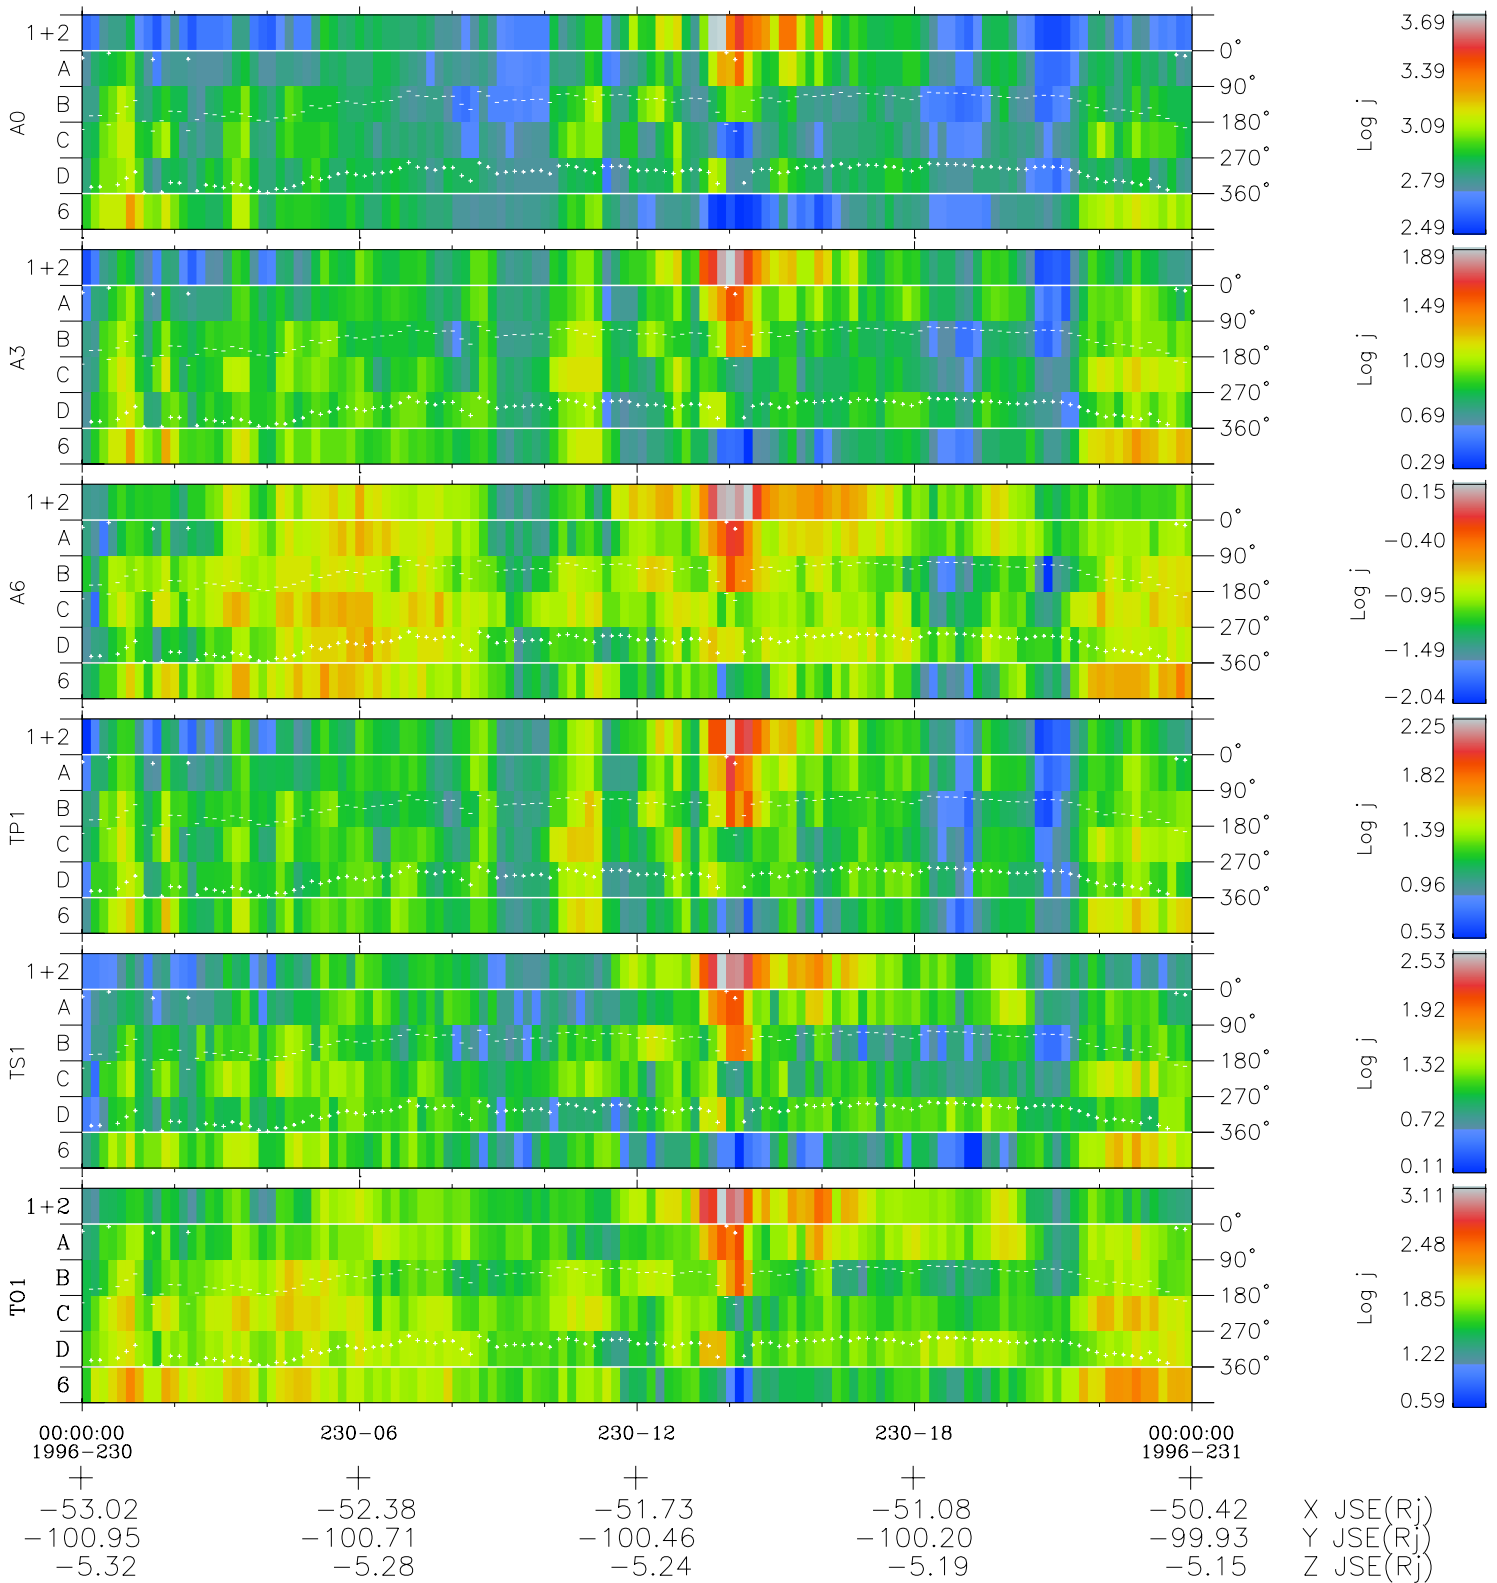

Galileo EPD Real Time Azimuth Anisotropies 96230

Software Version: RTAZIM_FLUX V 1.20
Data Production: 06-03-00
Plot Production: Fri Sep 14 08:18:13 2001
Color File: wondr3
Geofactor File: 1.1

◇ = Jupiter look direction
□ = Corotation look direction