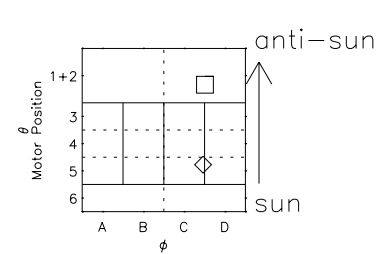

Galileo EPD Real Time Azimuth Anisotropies 96230

Software Version: RTAZIM_FLUX V 1.20
Data Production: 06-03-00
Plot Production: Fri Sep 14 08:18:13 2001
Color File: wondr3
Geofactor File: 1.1

◇ = Jupiter look direction
□ = Corotation look direction