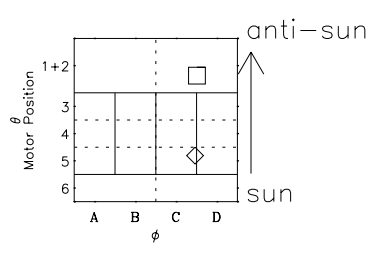

# Galileo EPD Real Time Omni Spectrum 96229

Software Version: RTSPEC\_OMNI V 1.20  
 Data Production: 06-03-00  
 Plot Production: Fri Sep 14 08:08:34 2001  
 Color File: wondr3  
 Geofactor File: 1.1

◇ = Jupiter look direction  
 □ = Corotation look direction