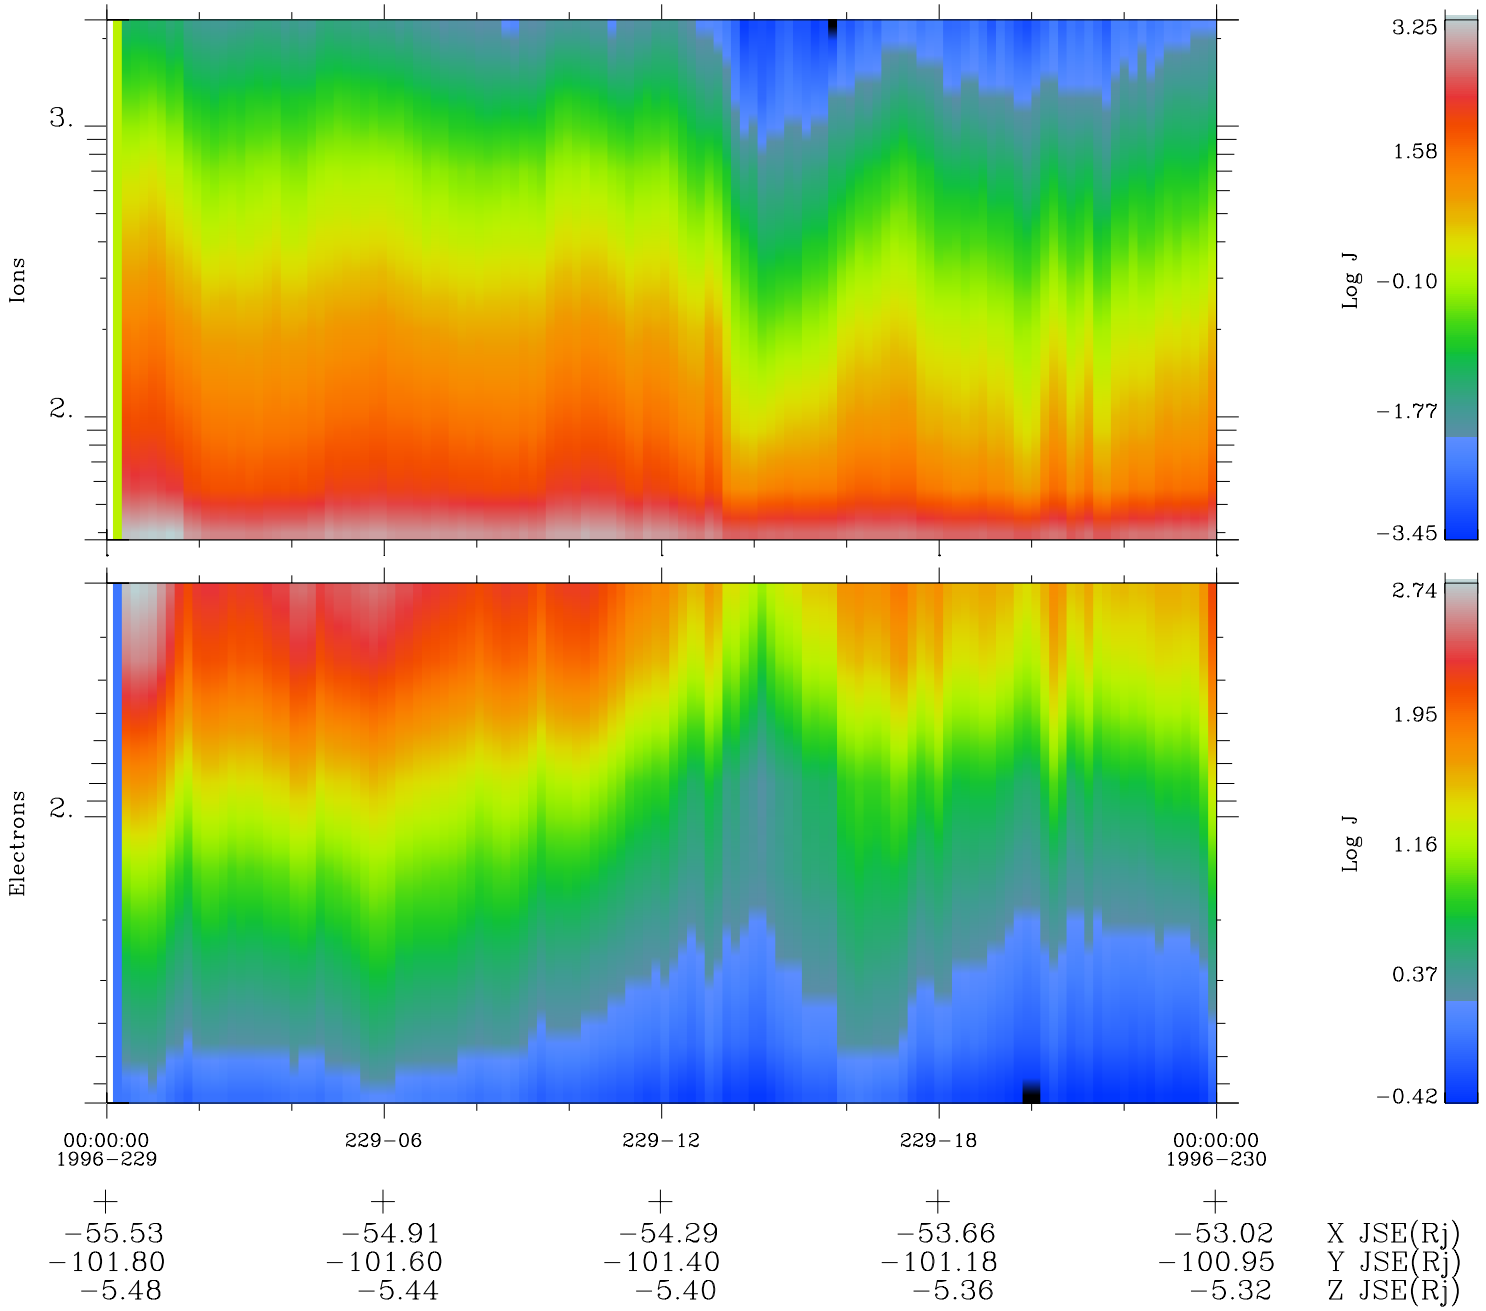

# Galileo EPD Real Time Omni Spectrum 96229

Software Version: RTSPEC\_OMNI V 1.20  
 Data Production: 06-03-00  
 Plot Production: Fri Sep 14 08:08:34 2001  
 Color File: wondr3  
 Geofactor File: 1.1

◇ = Jupiter look direction  
 □ = Corotation look direction