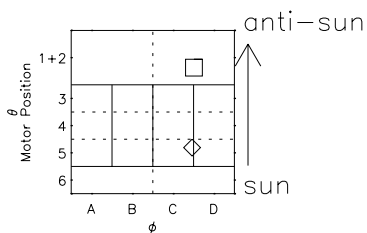

Galileo EPD Real Time R6 Electrons Spectra 96229

Software Version: RTSPEC_R6 V 1.20
 Data Production: 06-03-00
 Plot Production: Fri Sep 14 08:08:28 2001
 Color File: wondr3
 Geofactor File: 1.1

- ◇ = Jupiter look direction
- = Corotation look direction