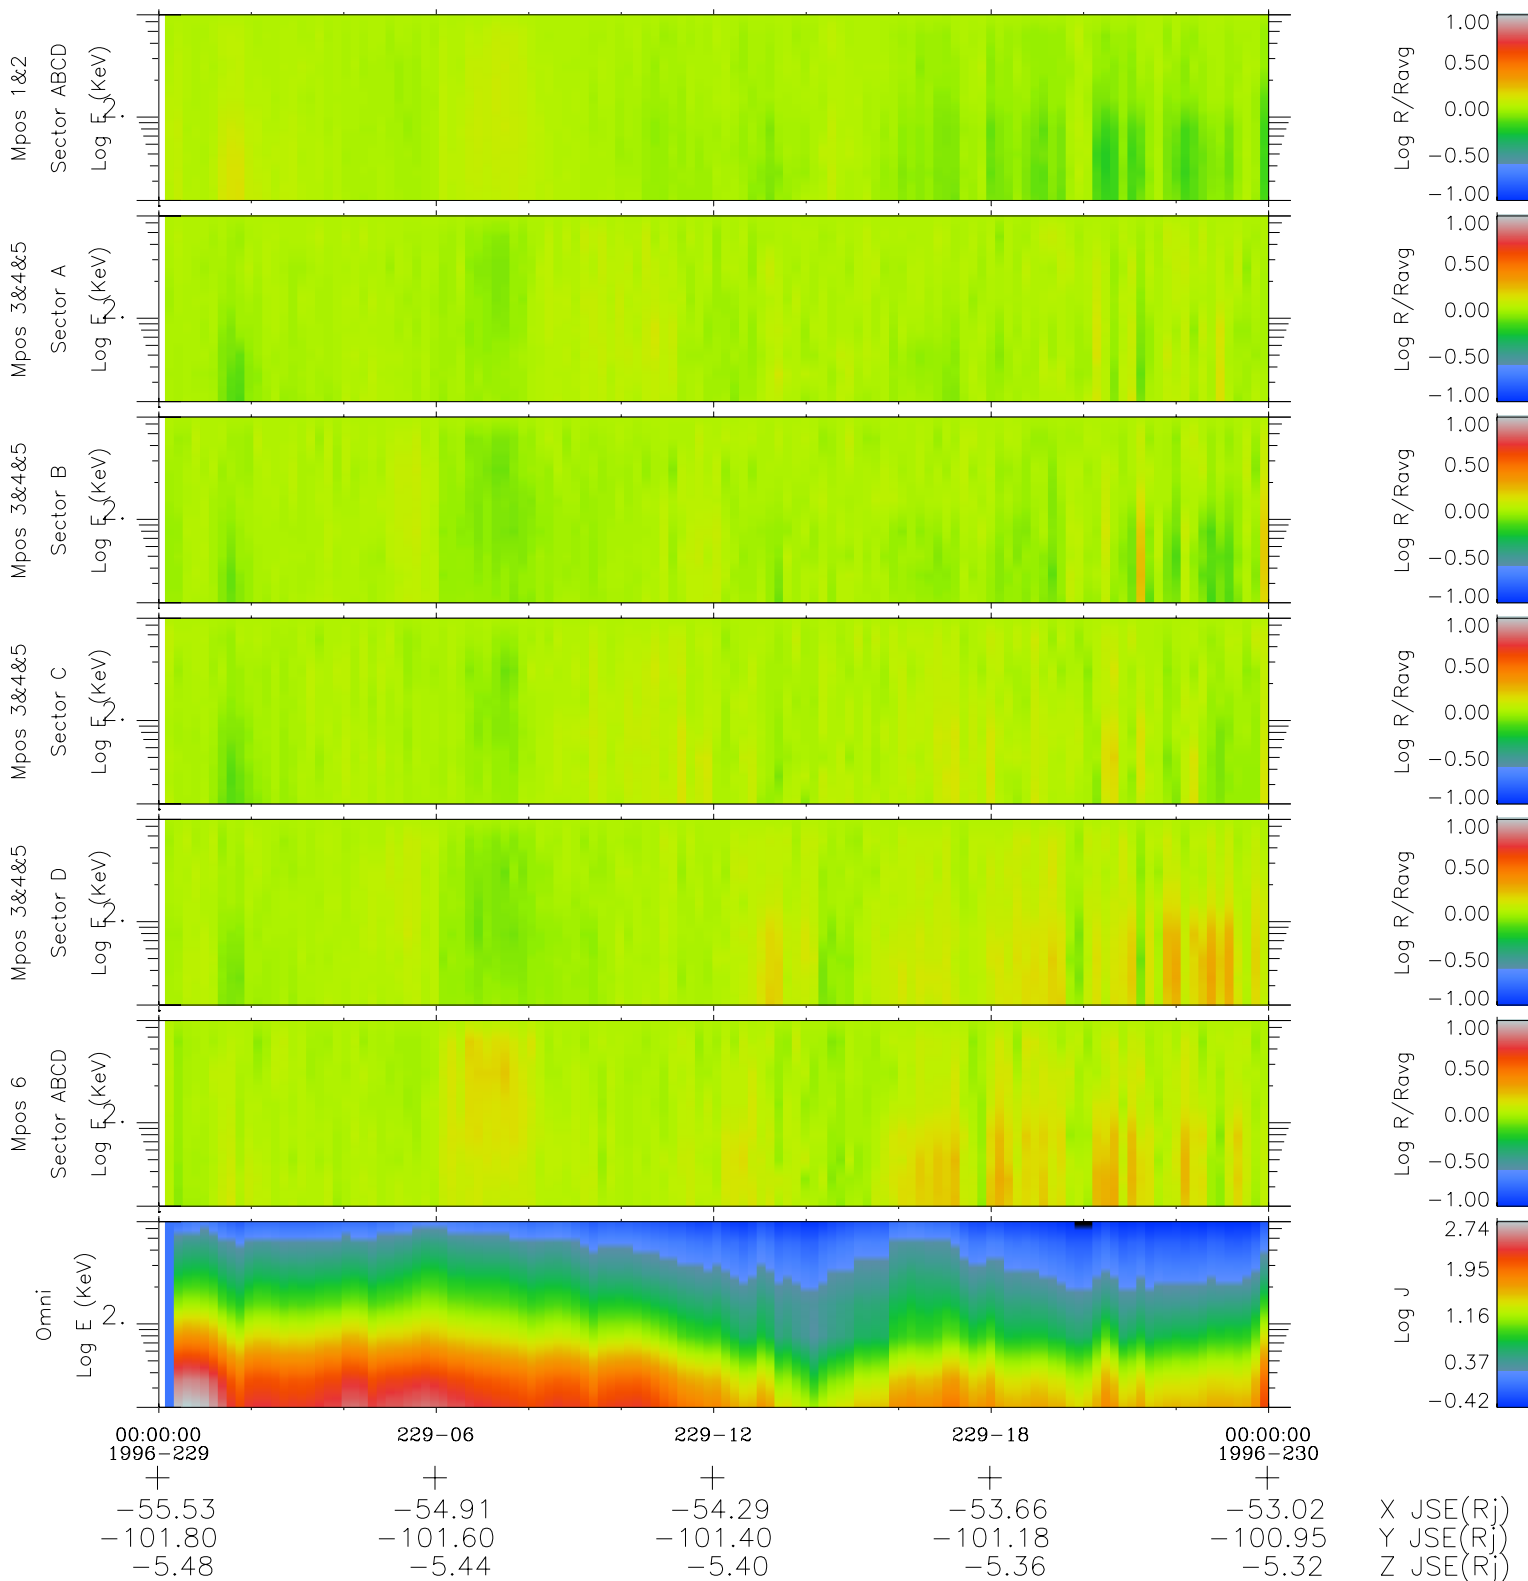

Galileo EPD Real Time R6 Electrons Spectra 96229

Software Version: RTSPEC_R6 V 1.20
 Data Production: 06-03-00
 Plot Production: Fri Sep 14 08:08:28 2001
 Color File: wondr3
 Geofactor File: 1.1

- ◇ = Jupiter look direction
- = Corotation look direction