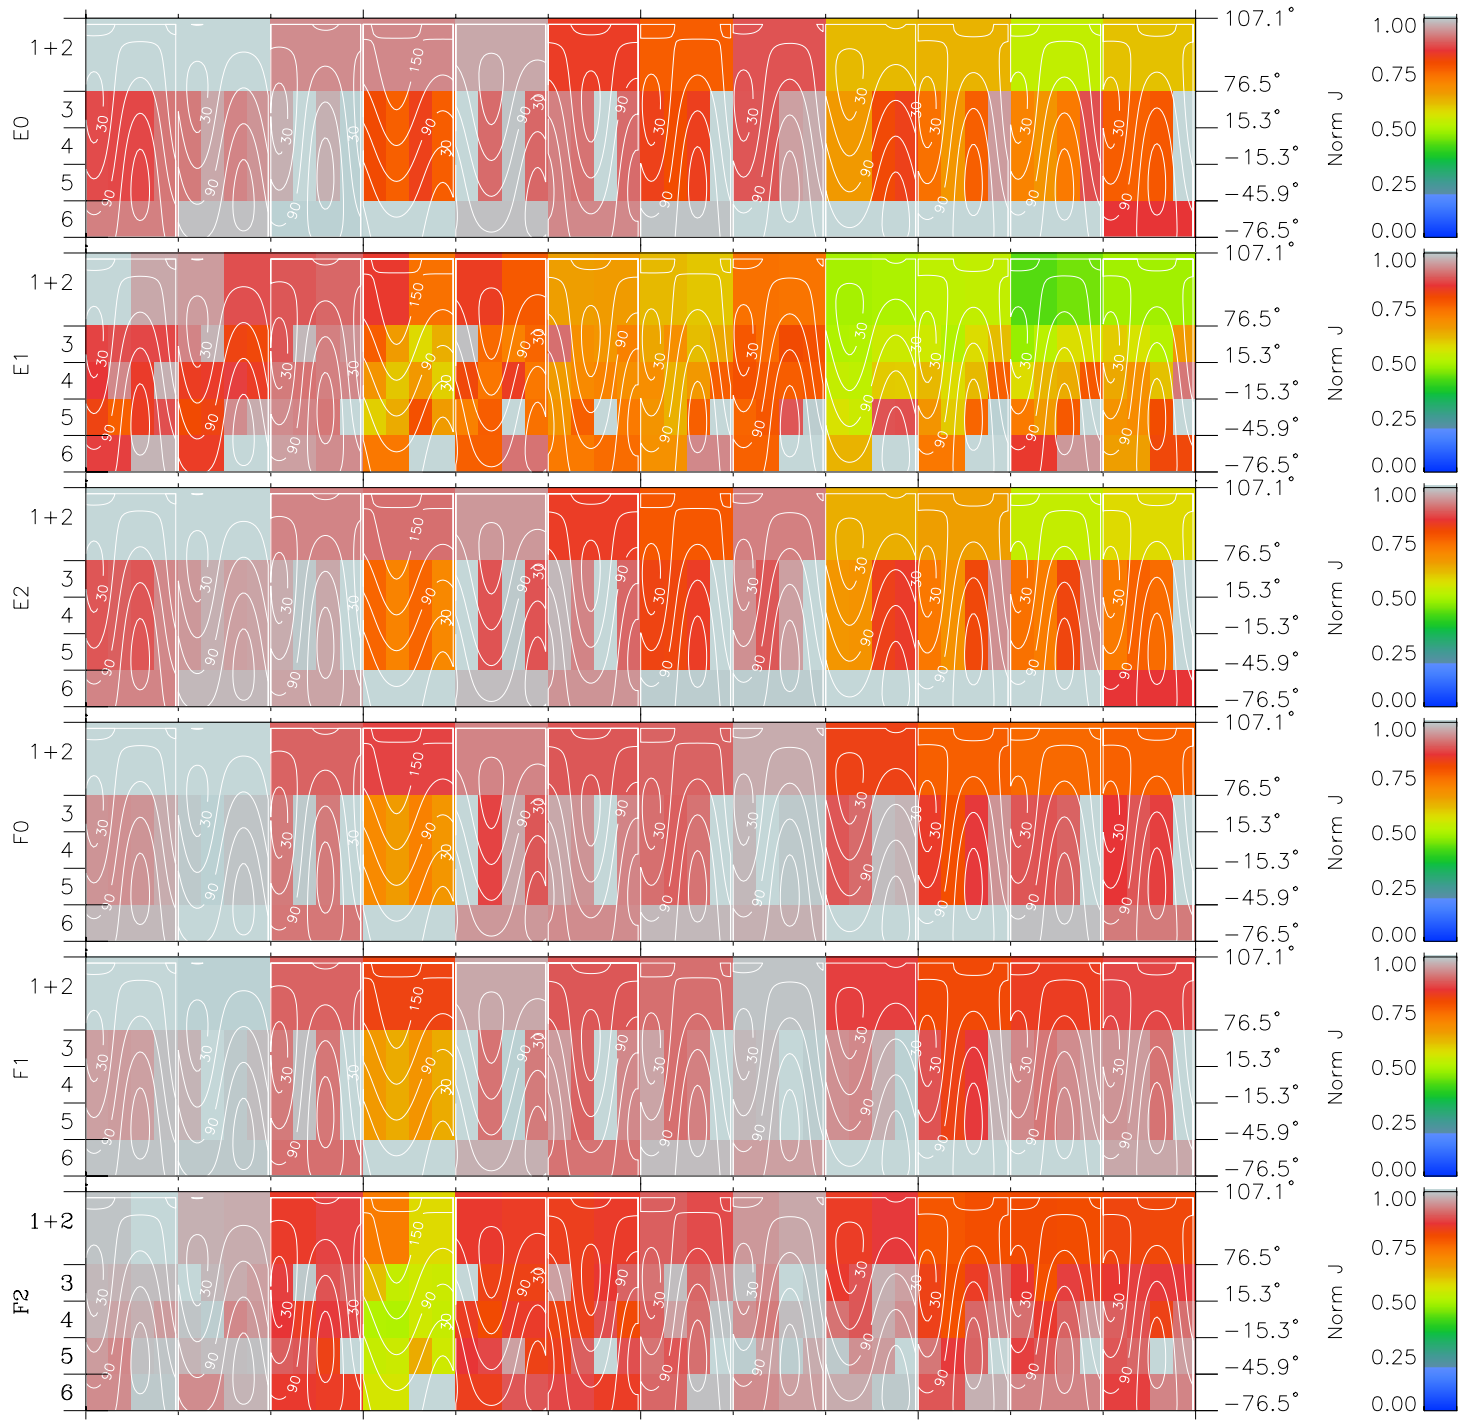

Galileo EPD Real Time All-Sky Anisotropies 96229

Software Version: RTSKY_NORM V 1.20
 Data Production: 06-03-00
 Plot Production: Fri Sep 14 08:09:16 2001
 Color File: wondr3
 Geofactor File: 1.1

00:00:00 1996-229	229-06	229-12	229-18	00:00:00 1996-230	
+	+	+	+	+	X JSE(R _j)
-55.53	-54.91	-54.29	-53.66	-53.02	Y JSE(R _j)
-101.80	-101.60	-101.40	-101.18	-100.95	Z JSE(R _j)
-5.48	-5.44	-5.40	-5.36	-5.32	

- ◇ = Jupiter look direction
- = Corotation look direction