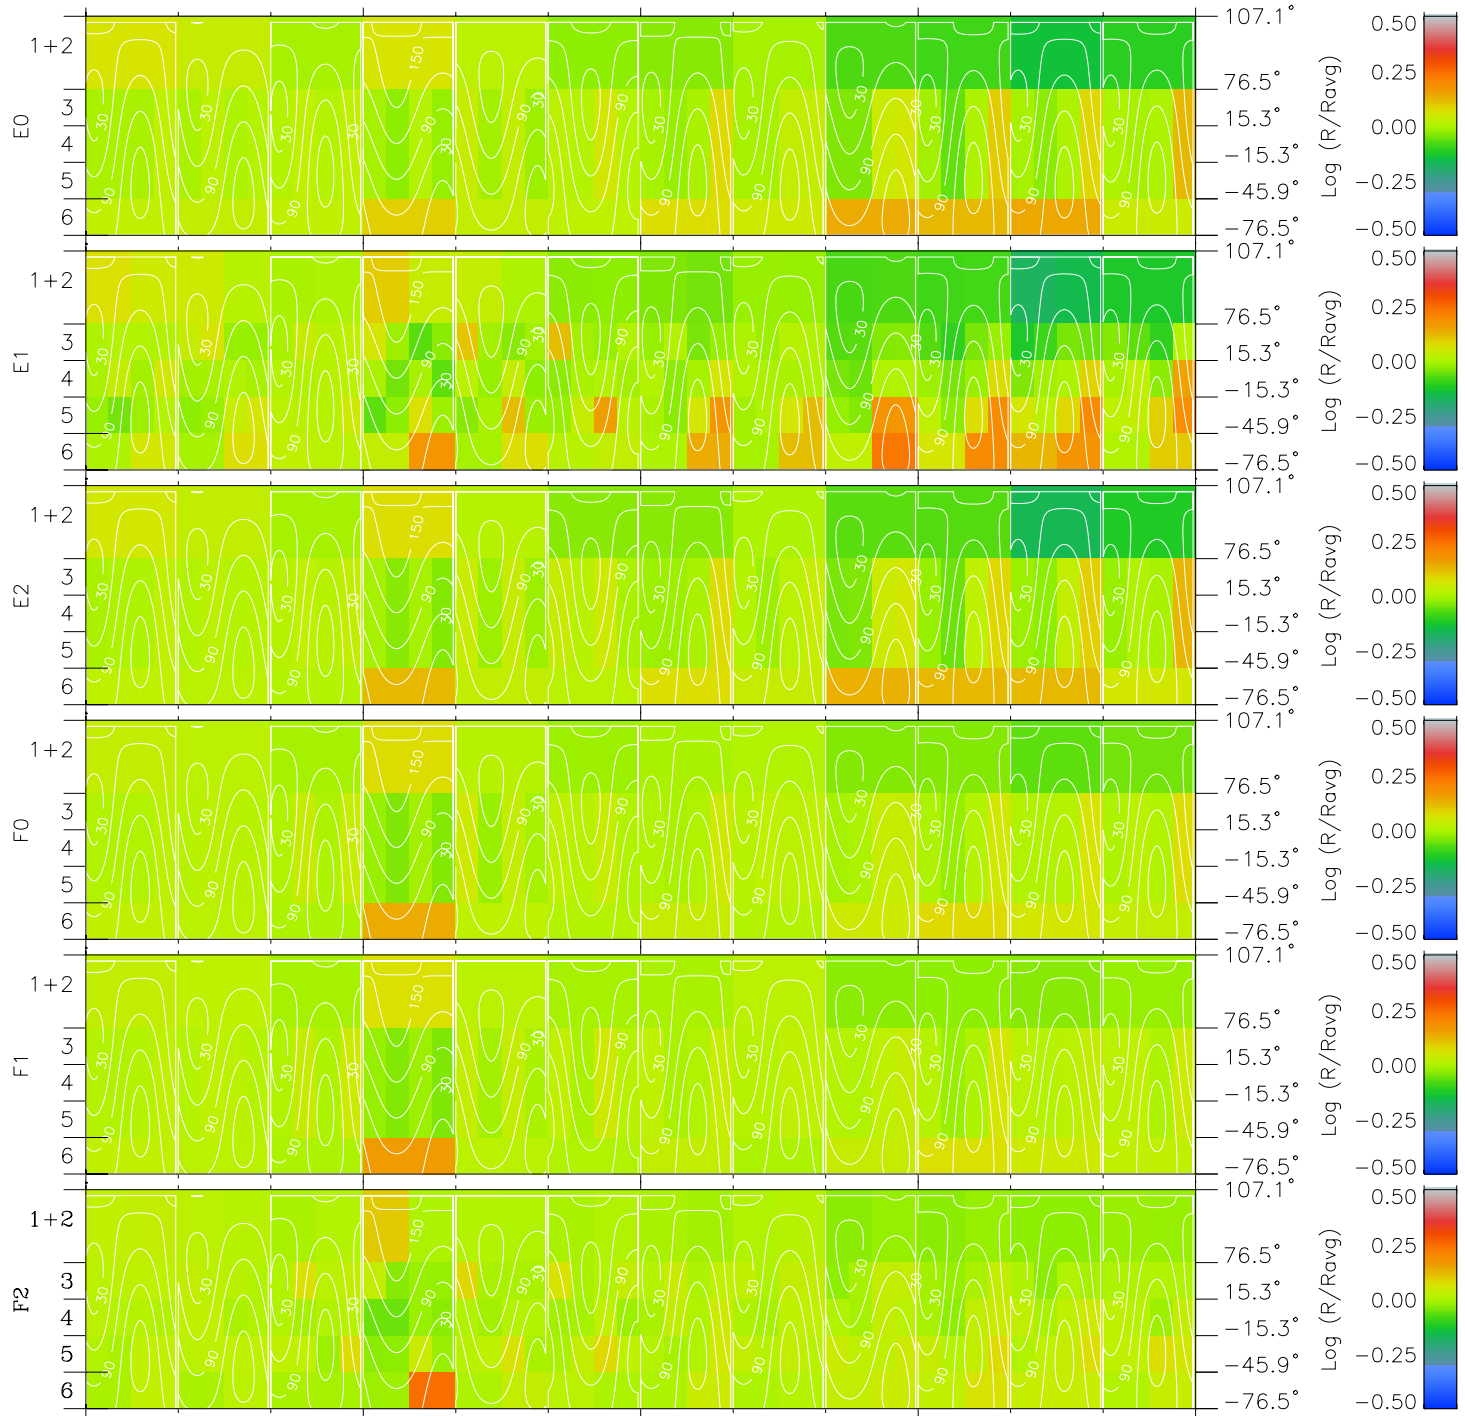

Galileo EPD Real Time All-Sky Anisotropies 96229

Software Version: RTSKY_MEAN V 1.20
 Data Production: 06-03-00
 Plot Production: Fri Sep 14 08:08:49 2001
 Color File: wondr3
 Geofactor File: 1.1

00:00:00 1996-229	229-06	229-12	229-18	00:00:00 1996-230	
+	+	+	+	+	X JSE(R _j)
-55.53	-54.91	-54.29	-53.66	-53.02	Y JSE(R _j)
-101.80	-101.60	-101.40	-101.18	-100.95	Z JSE(R _j)
-5.48	-5.44	-5.40	-5.36	-5.32	

- ◇ = Jupiter look direction
- = Corotation look direction