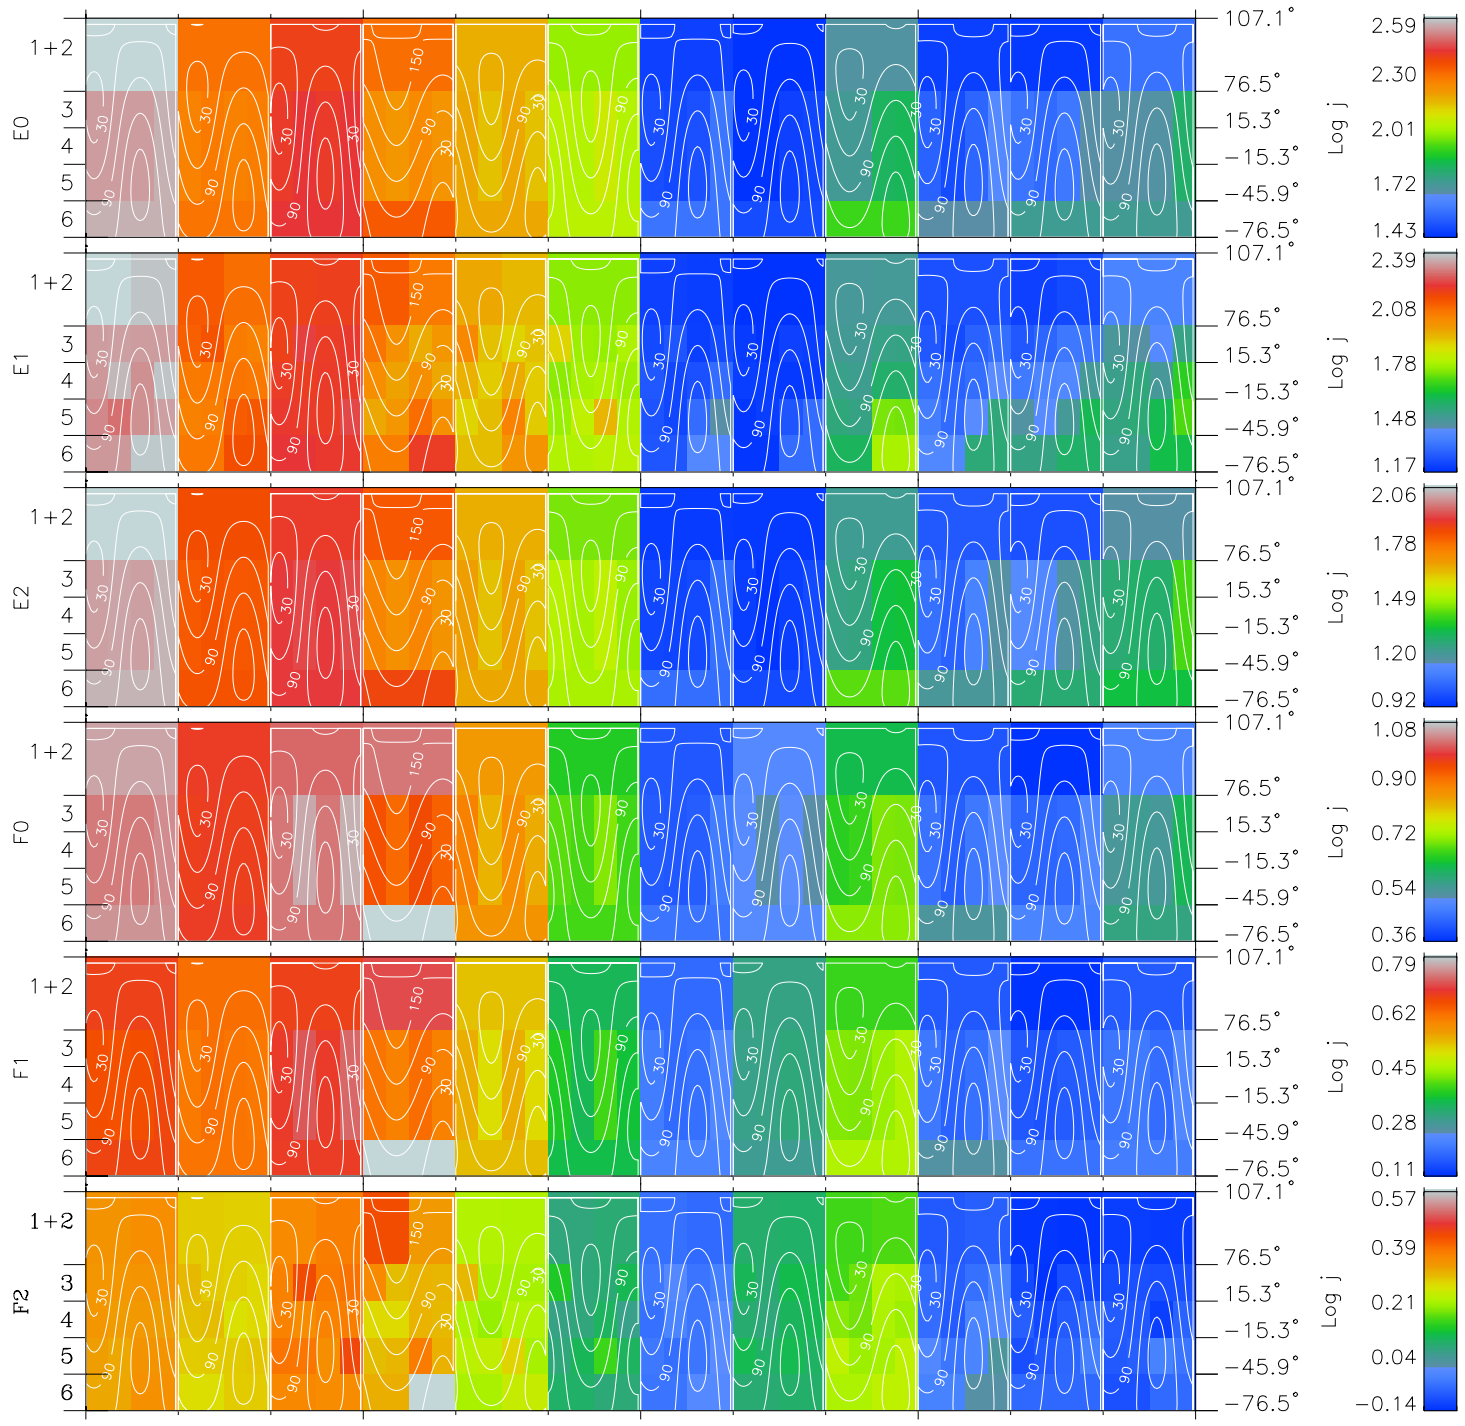

Galileo EPD Real Time All-Sky Anisotropies 96229

Software Version: RTSKY_FLUX V 1.20
 Data Production: 06-03-00
 Plot Production: Fri Sep 14 08:09:03 2001
 Color File: wondr3
 Geofactor File: 1.1

00:00:00 1996-229	229-06	229-12	229-18	00:00:00 1996-230	X JSE(R _j)
+ -55.53	+ -54.91	+ -54.29	+ -53.66	+ -53.02	Y JSE(R _j)
-101.80	-101.60	-101.40	-101.18	-100.95	Z JSE(R _j)
-5.48	-5.44	-5.40	-5.36	-5.32	

- ◇ = Jupiter look direction
- = Corotation look direction