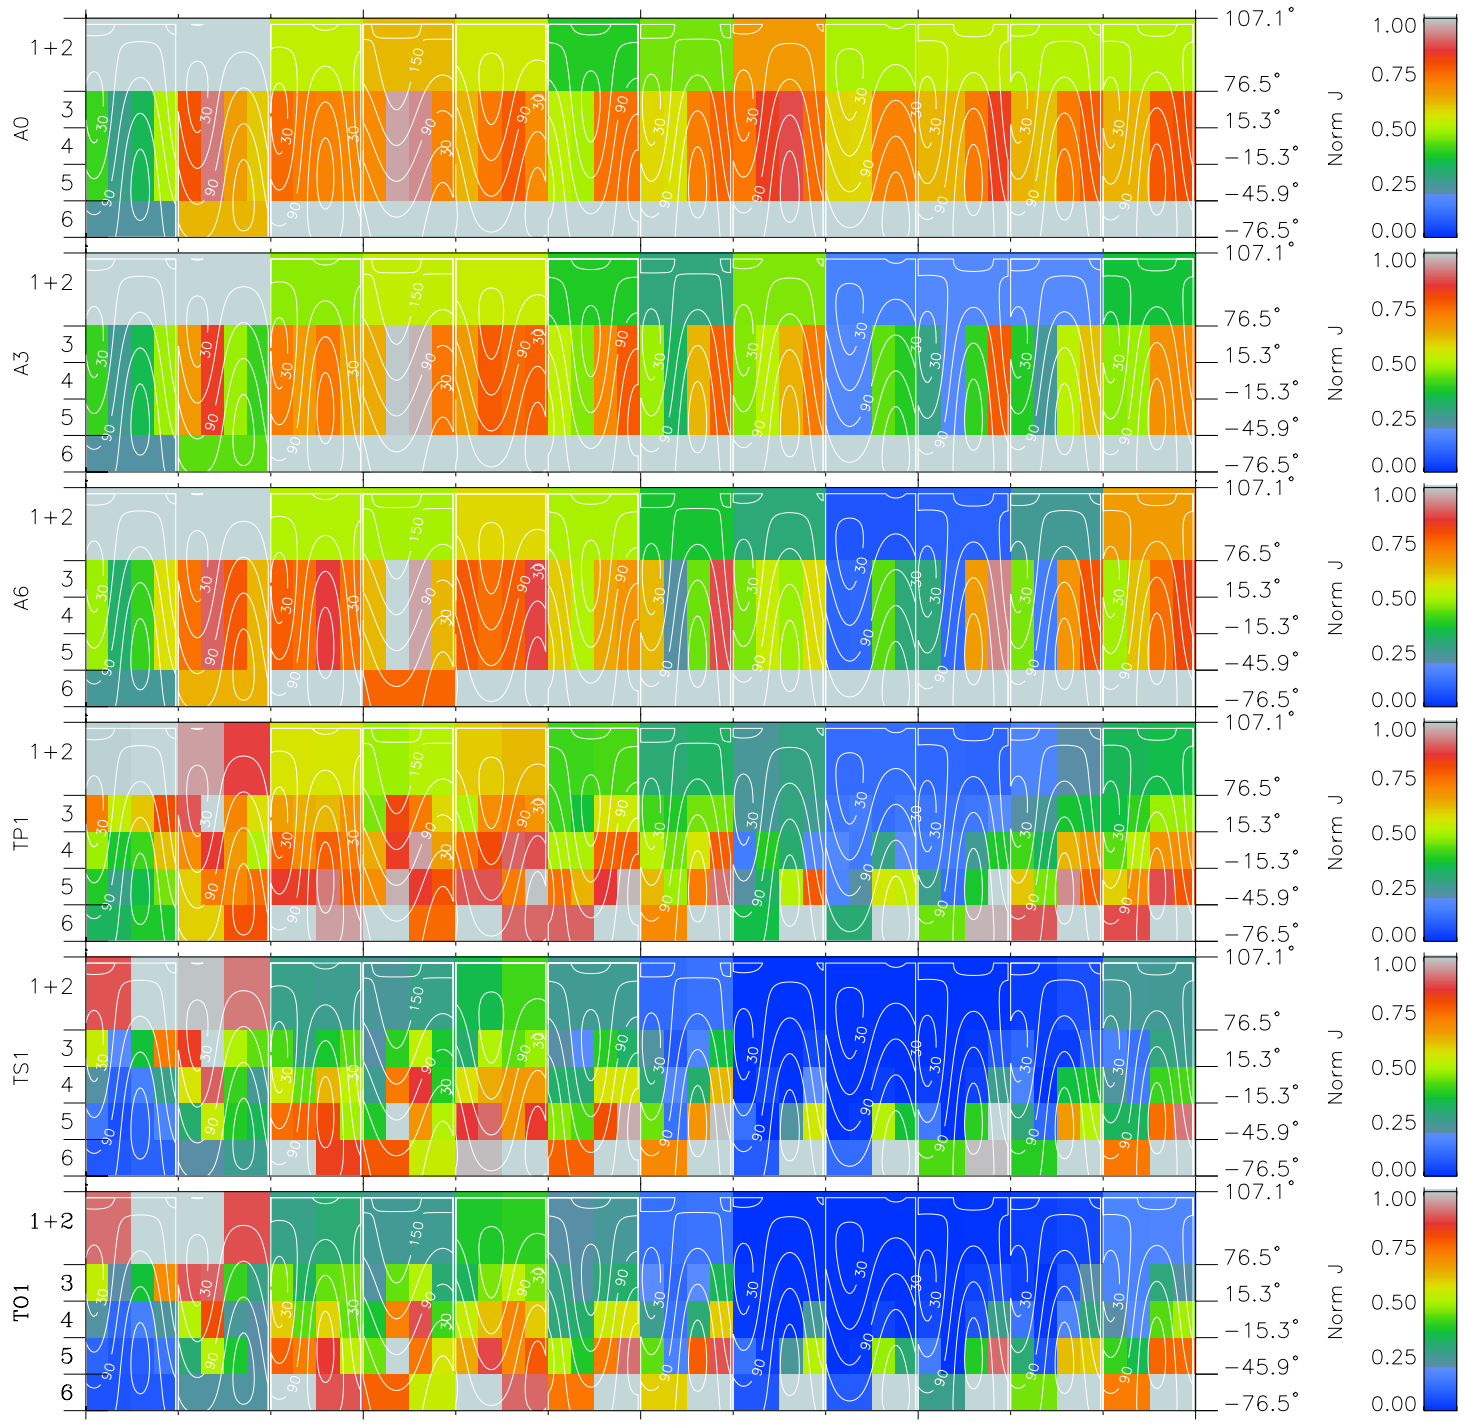

# Galileo EPD Real Time All-Sky Anisotropies 96229

Software Version: RTSKY\_NORM V 1.20  
 Data Production: 06-03-00  
 Plot Production: Fri Sep 14 08:09:10 2001  
 Color File: wondr3  
 Geofactor File: 1.1

00:00:00 1996-229	229-06	229-12	229-18	00:00:00 1996-230	
+ -55.53 -101.80 -5.48	+ -54.91 -101.60 -5.44	+ -54.29 -101.40 -5.40	+ -53.66 -101.18 -5.36	+ -53.02 -100.95 -5.32	X JSE(R <sub>j</sub> ) Y JSE(R <sub>j</sub> ) Z JSE(R <sub>j</sub> )

- ◇ = Jupiter look direction
- = Corotation look direction