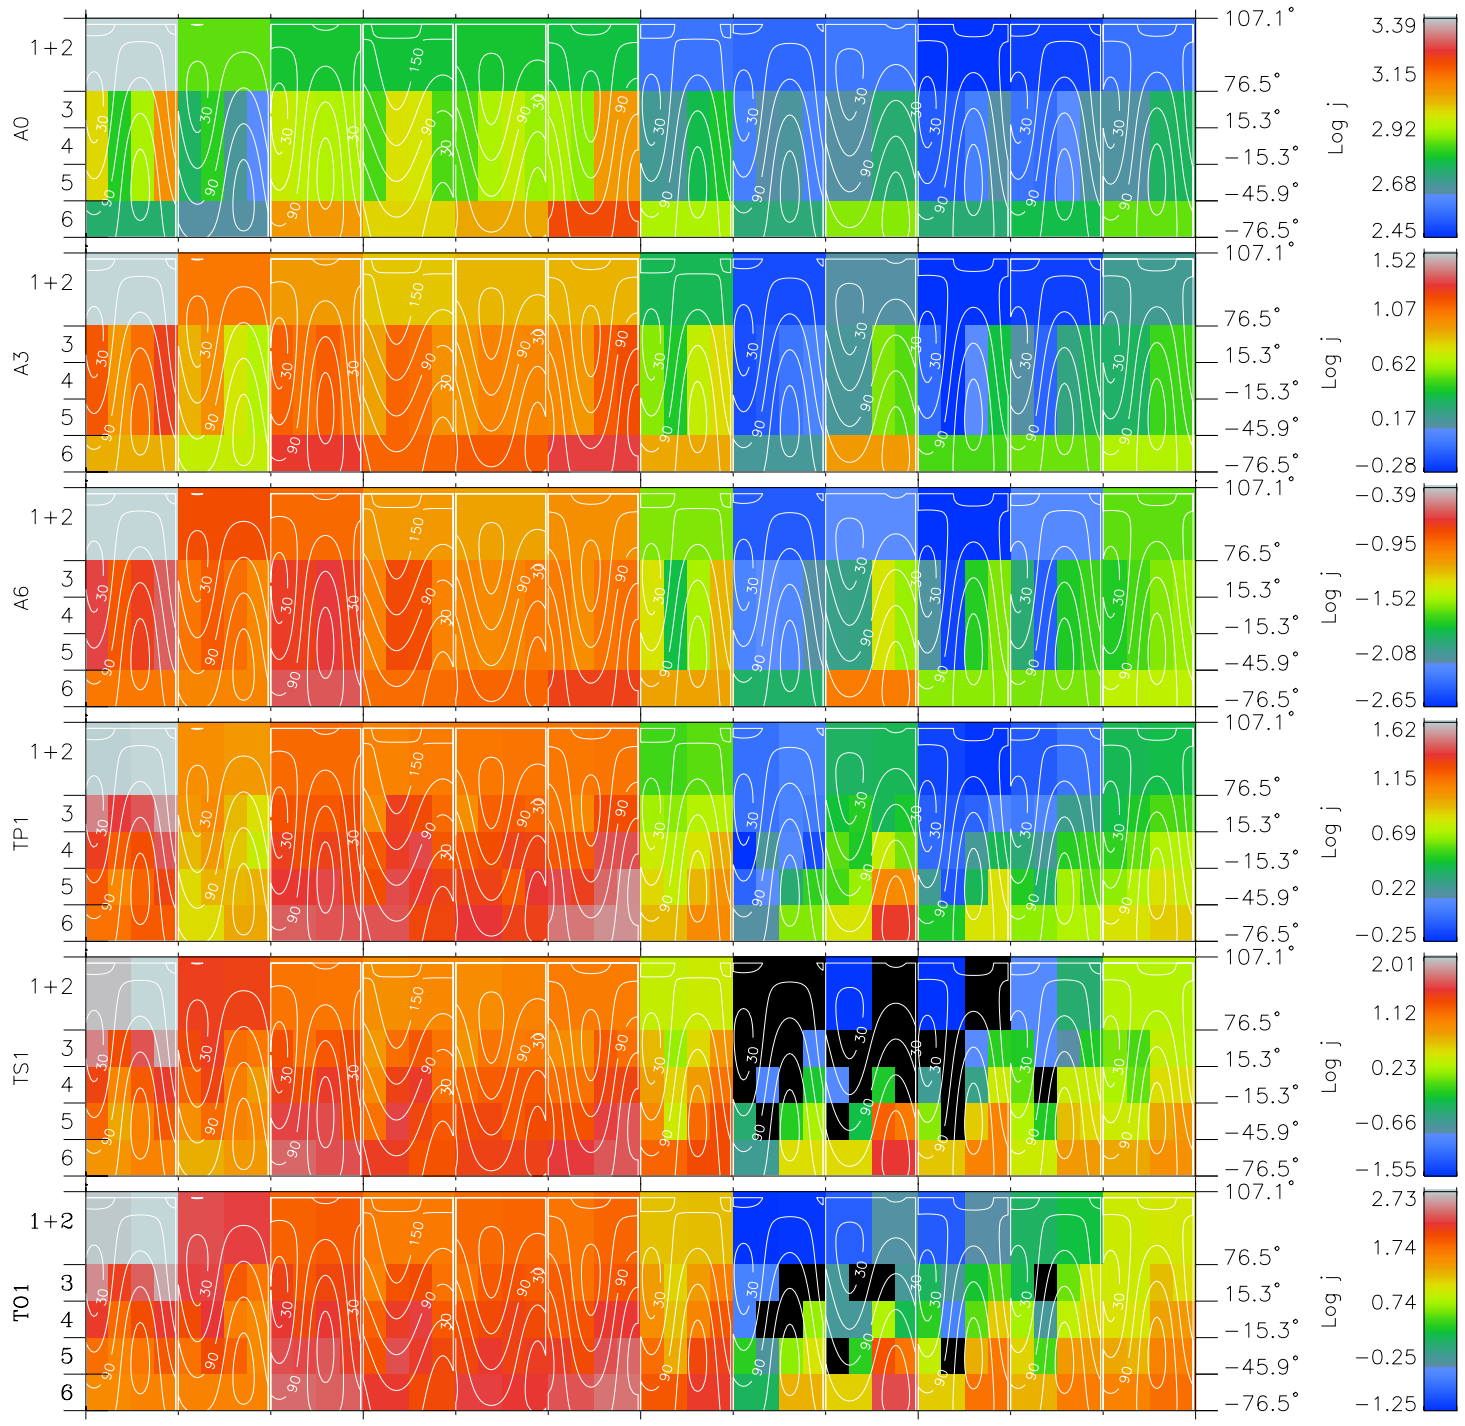

Galileo EPD Real Time All-Sky Anisotropies 96229

Software Version: RTSKY_FLUX V 1.20
 Data Production: 06-03-00
 Plot Production: Fri Sep 14 08:08:56 2001
 Color File: wondr3
 Geofactor File: 1.1

00:00:00 1996-229	229-06	229-12	229-18	00:00:00 1996-230	
+	+	+	+	+	X JSE(R _j)
-55.53	-54.91	-54.29	-53.66	-53.02	Y JSE(R _j)
-101.80	-101.60	-101.40	-101.18	-100.95	Z JSE(R _j)
-5.48	-5.44	-5.40	-5.36	-5.32	

- ◇ = Jupiter look direction
- = Corotation look direction