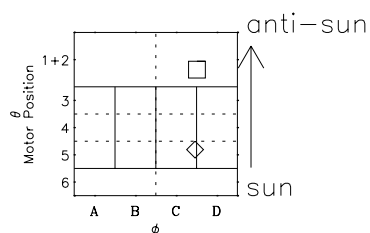

Galileo EPD Real-Time Omni 96229

Software Version: RTLINE_OMNI V 1.20
Data Production: 06-03-00
Plot Production: Fri Sep 14 08:10:30 2001

◇ = Jupiter look direction
□ = Corotation look direction